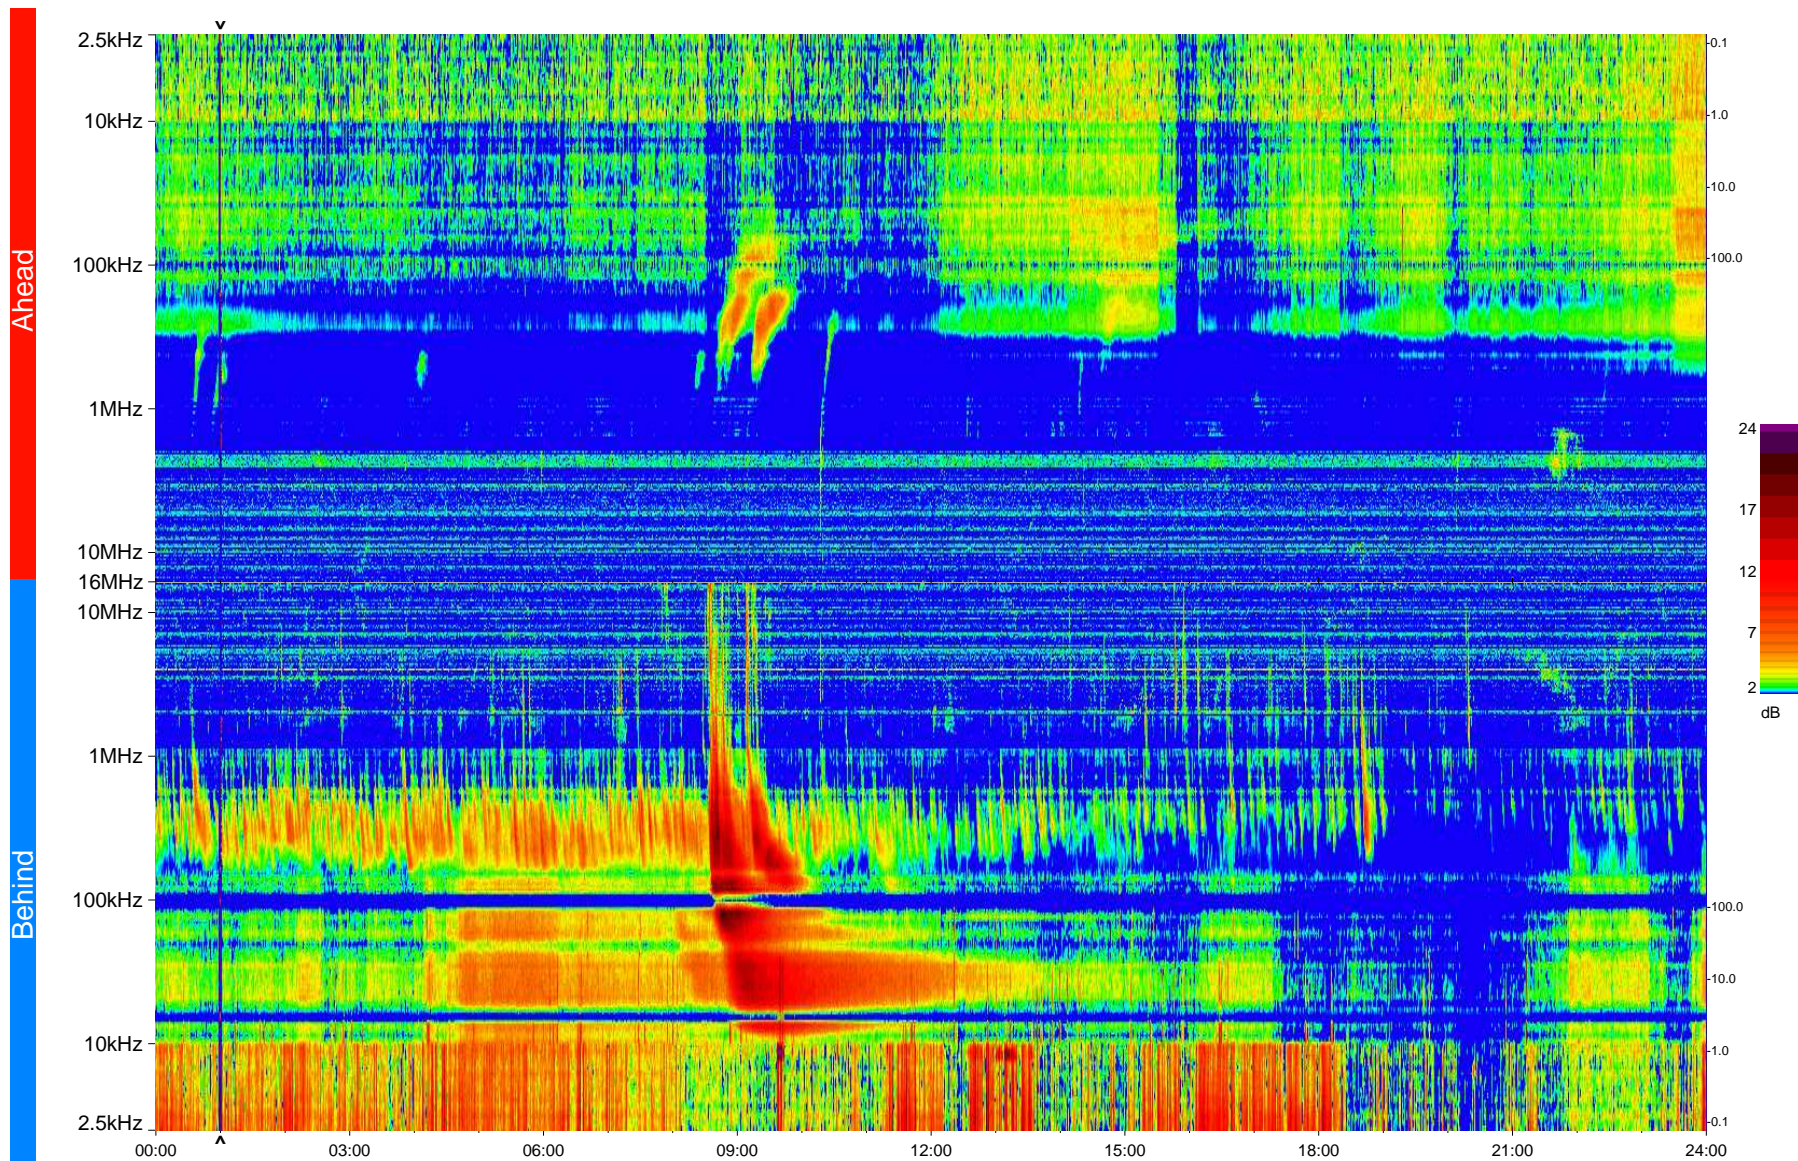

STEREO/WAVES Daily Summary - 09-Mar-2013 (DOY 068)

Ahead source file = swaves_ahead_2013_068_1_04.ptp
Ahead PSE Angle = xxx.x

Behind PSE Angle = xxx.x
Behind source file = swaves_behind_2013_068_1_04.ptp

Time (UTC)