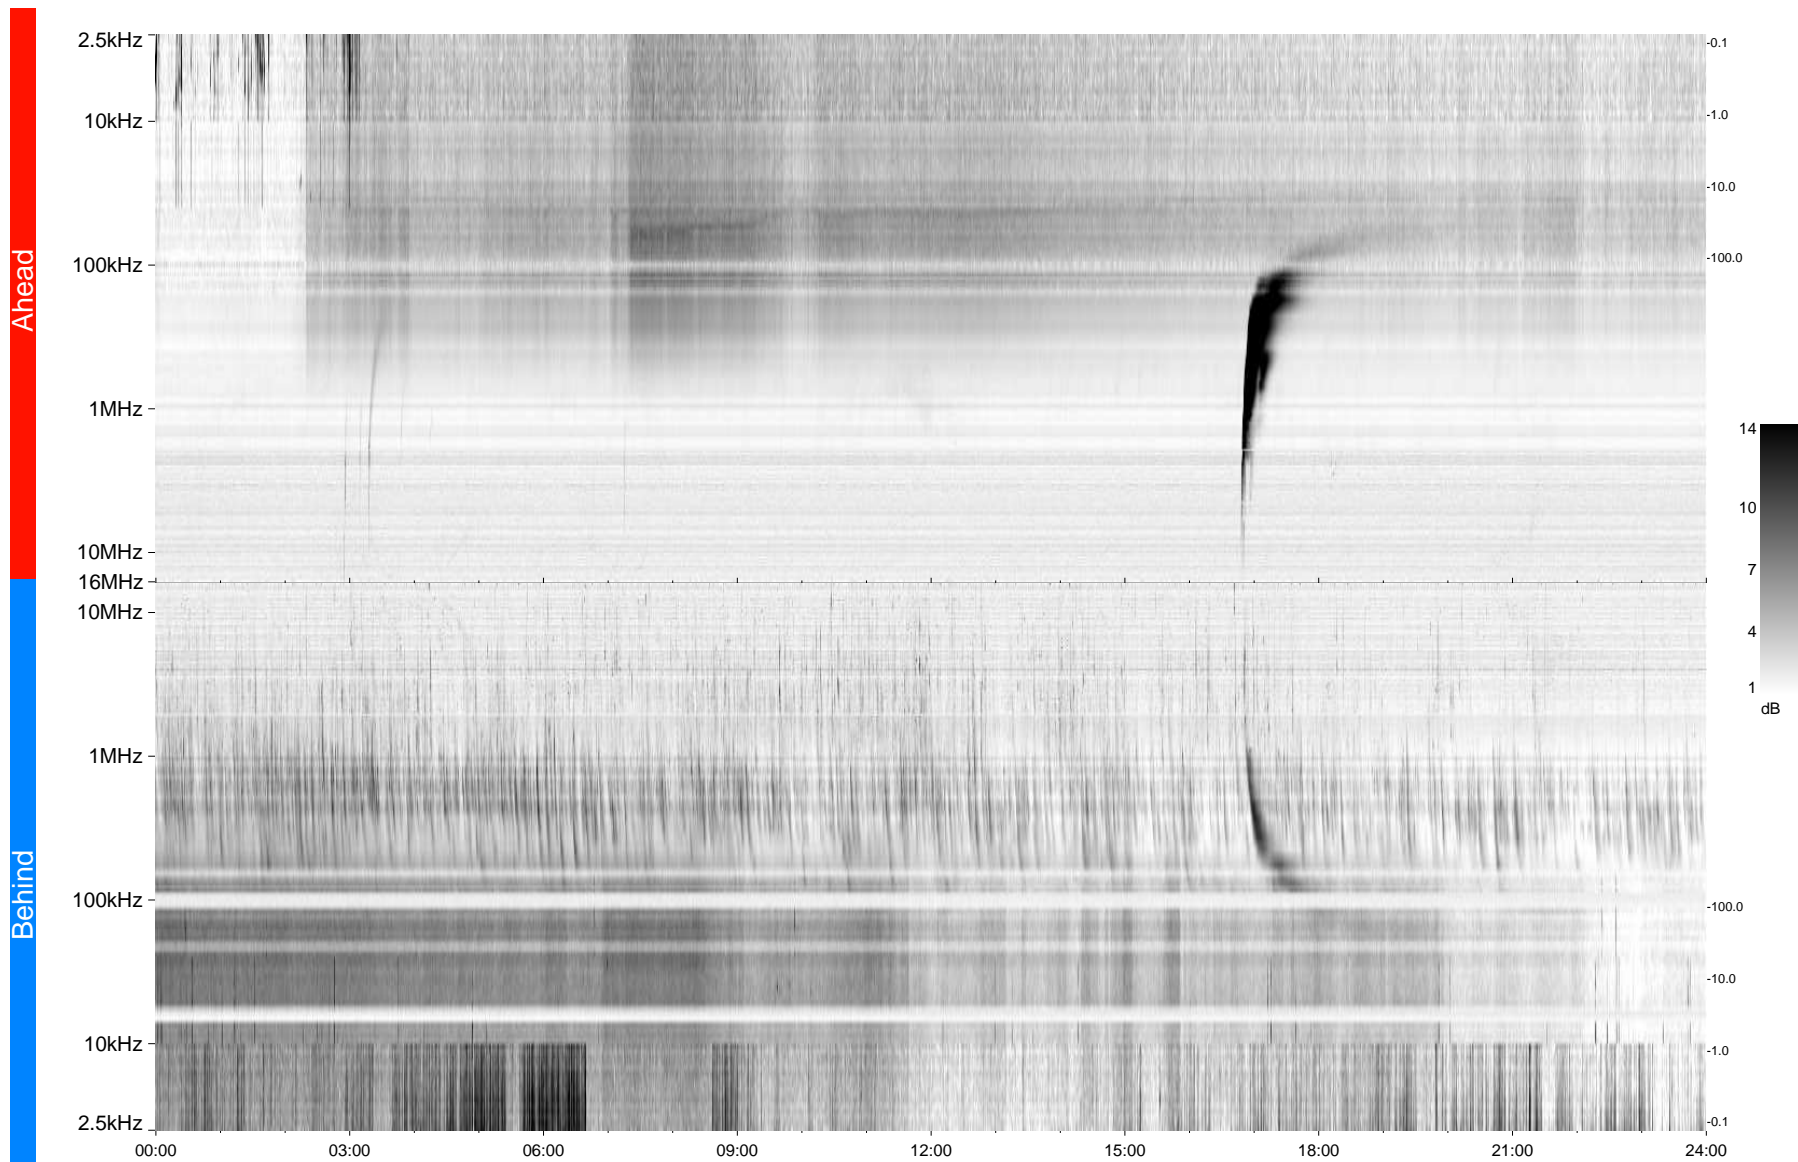

STEREO/WAVES Daily Summary - 08-Mar-2013 (DOY 067)

Ahead source file = swaves_ahead_2013_067_1_05.fin
Ahead PSE Angle = xxx.x

Behind PSE Angle = xxx.x
Behind source file = swaves_behind_2013_067_1_05.fin

Time (UTC)