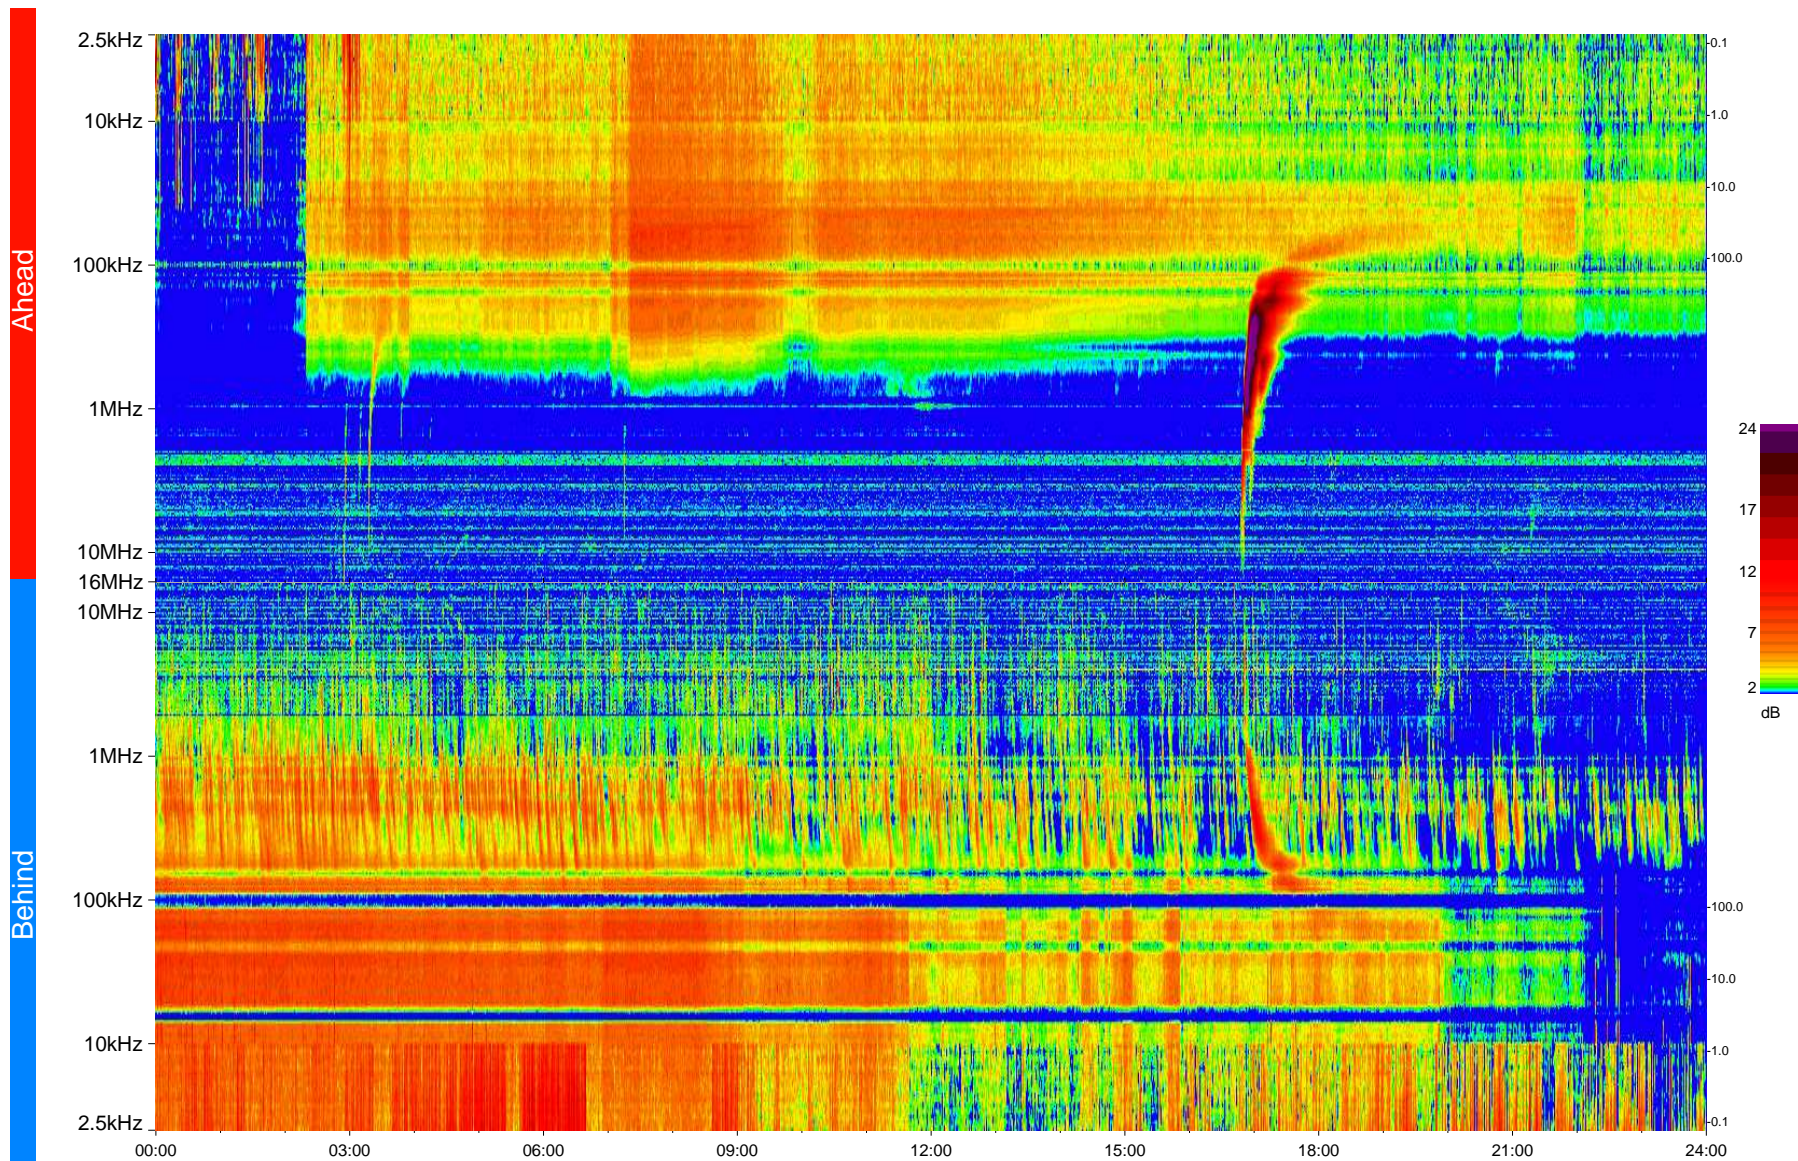

# STEREO/WAVES Daily Summary - 08-Mar-2013 (DOY 067)

Ahead source file = swaves\_ahead\_2013\_067\_1\_05.fin  
Ahead PSE Angle = xxx.x

Behind PSE Angle = xxx.x  
Behind source file = swaves\_behind\_2013\_067\_1\_05.fin

Time (UTC)