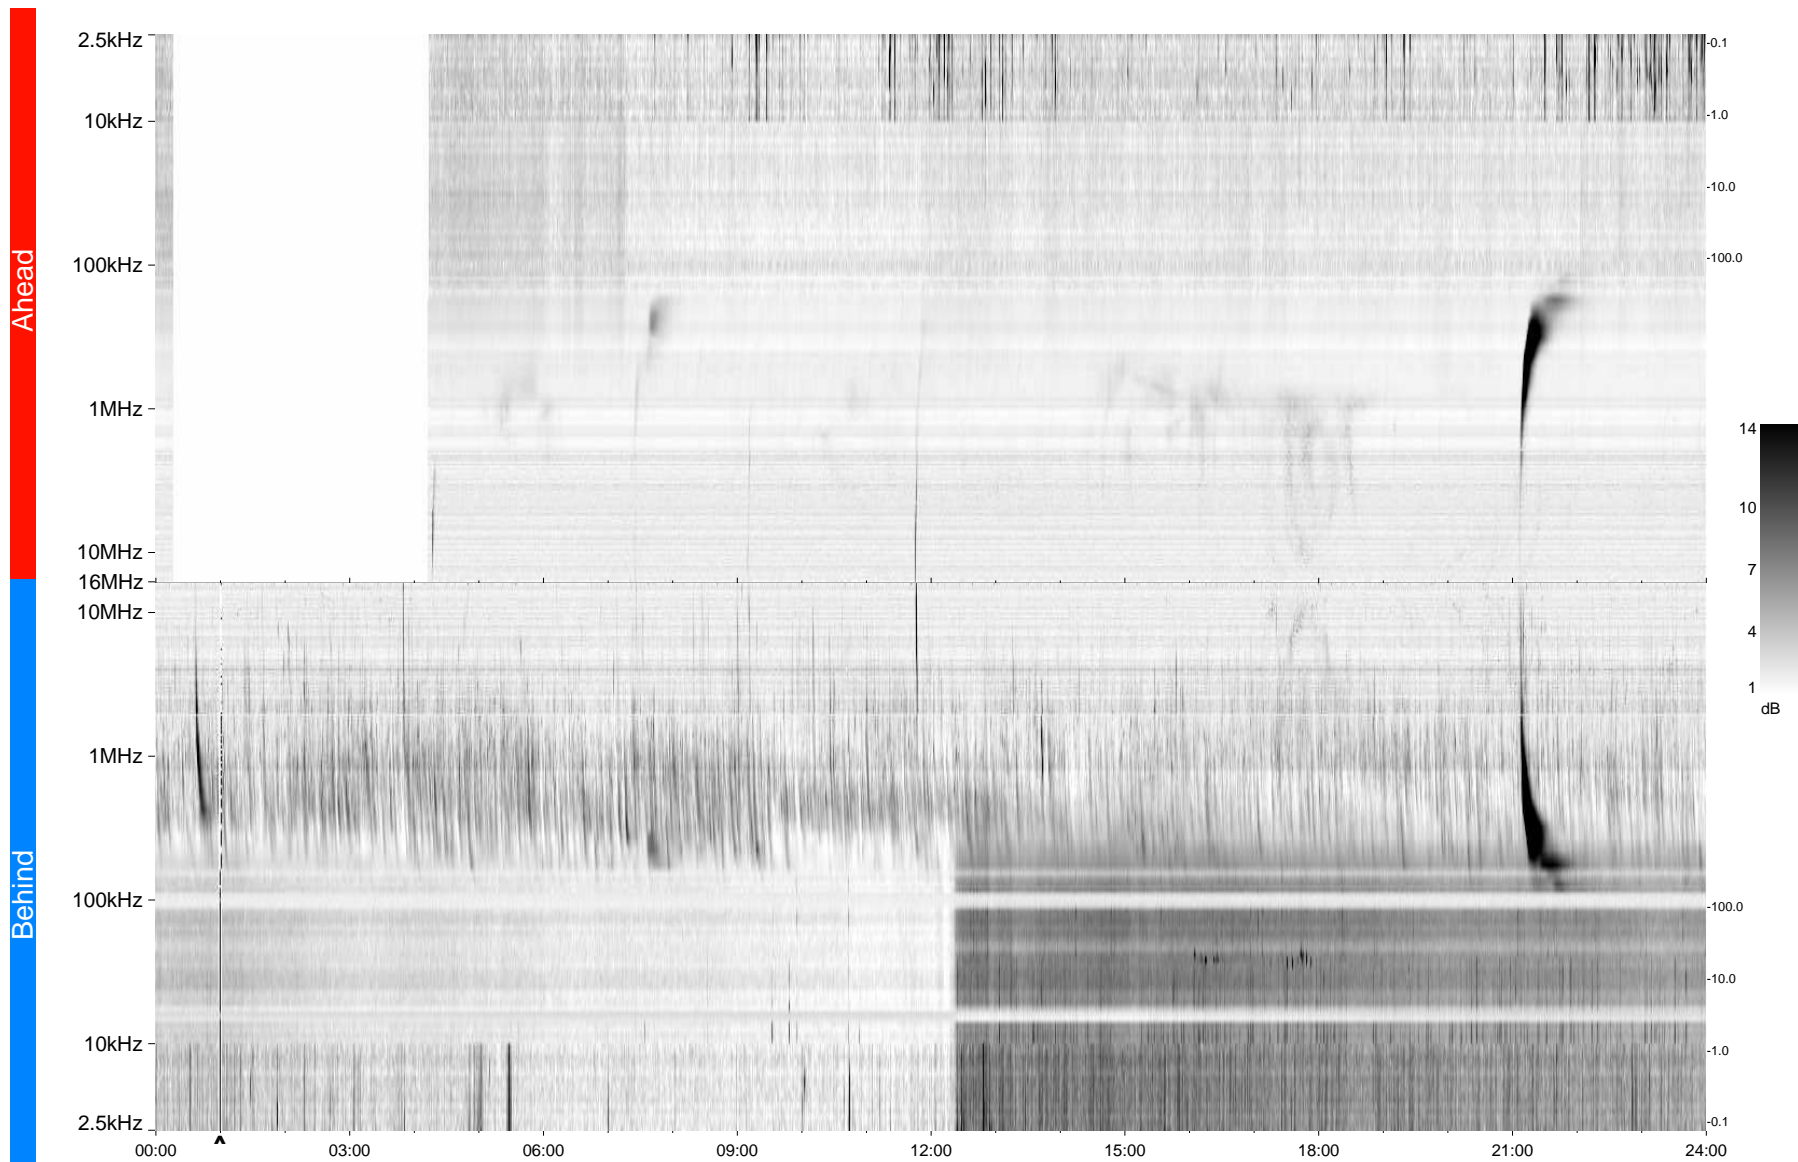

# STEREO/WAVES Daily Summary - 07-Mar-2013 (DOY 066)

Ahead source file = swaves\_ahead\_2013\_066\_1\_05.fin  
Ahead PSE Angle = xxx.x

Behind PSE Angle = xxx.x  
Behind source file = swaves\_behind\_2013\_066\_1\_05.fin

Time (UTC)