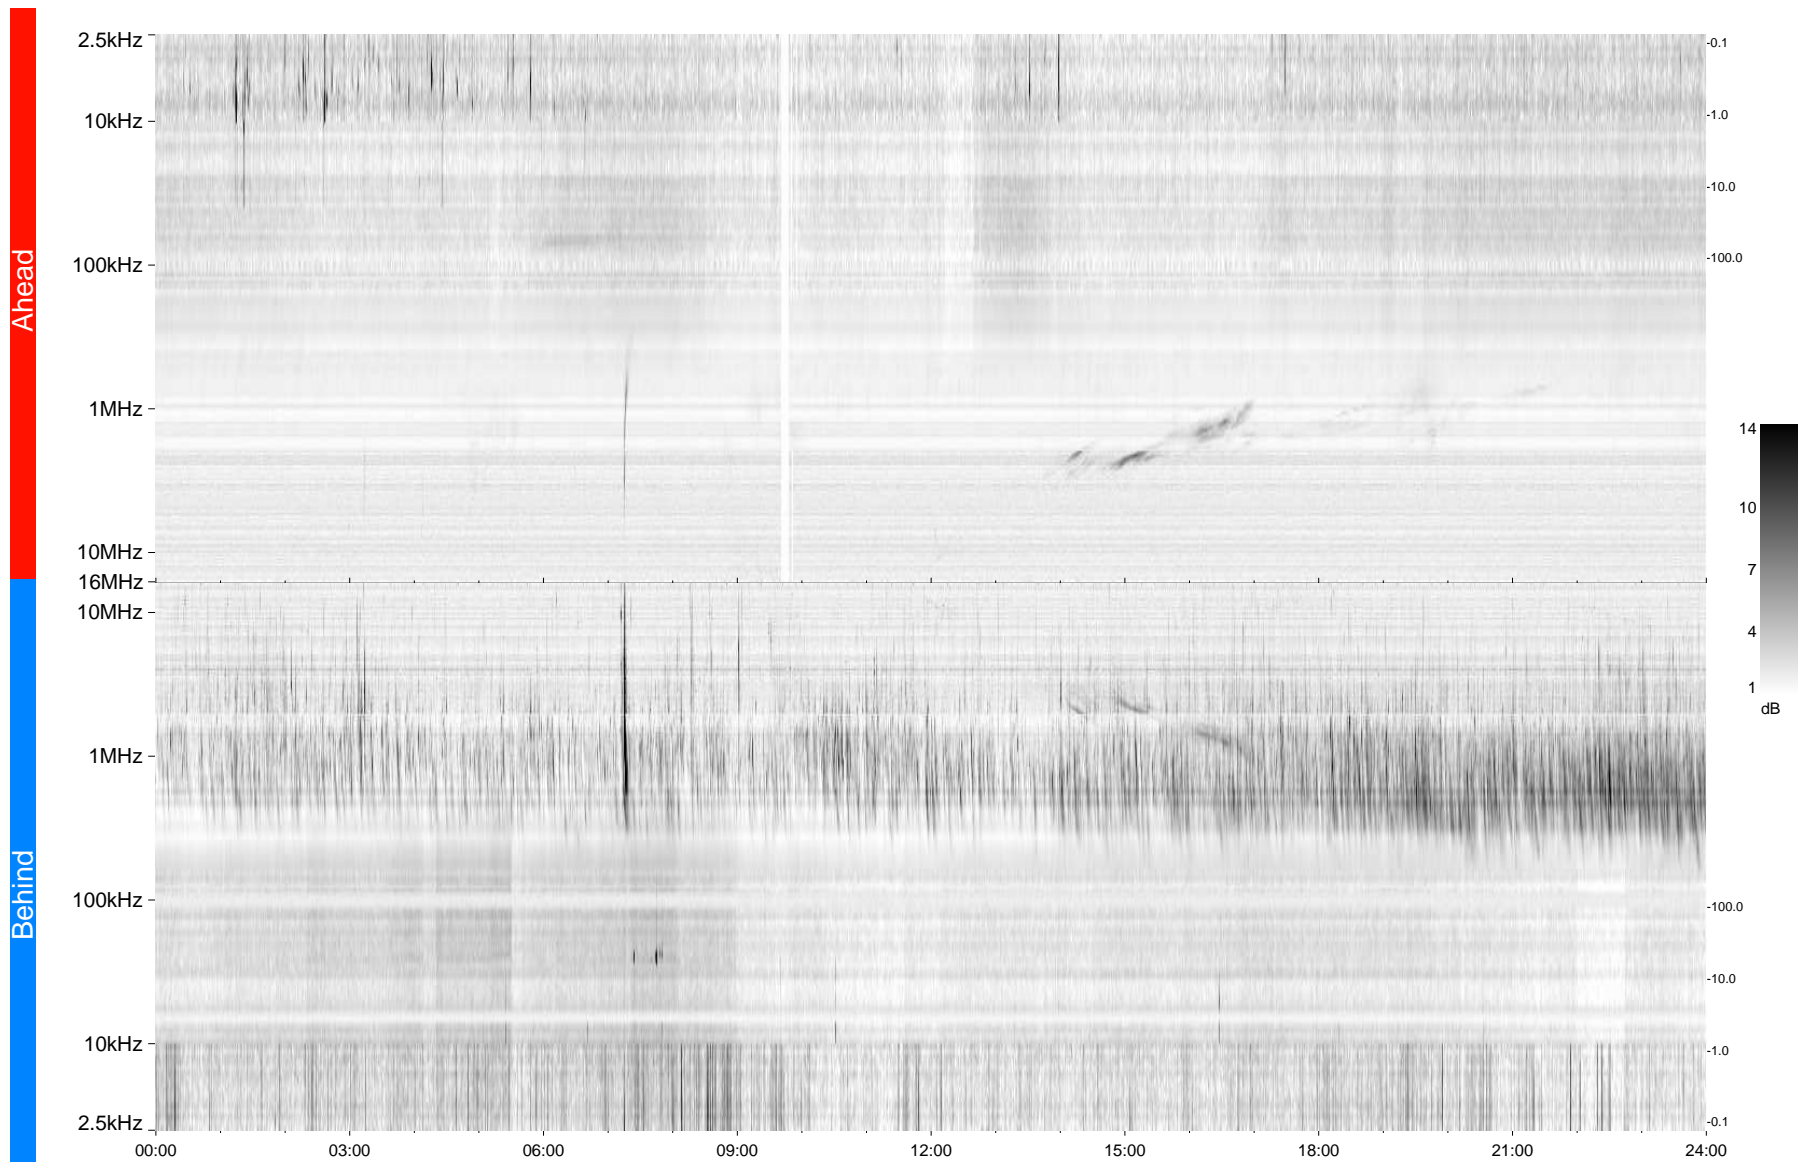

# STEREO/WAVES Daily Summary - 06-Mar-2013 (DOY 065)

Ahead source file = swaves\_ahead\_2013\_065\_1\_05.fin  
Ahead PSE Angle = xxx.x

Behind PSE Angle = xxx.x  
Behind source file = swaves\_behind\_2013\_065\_1\_05.fin

Time (UTC)