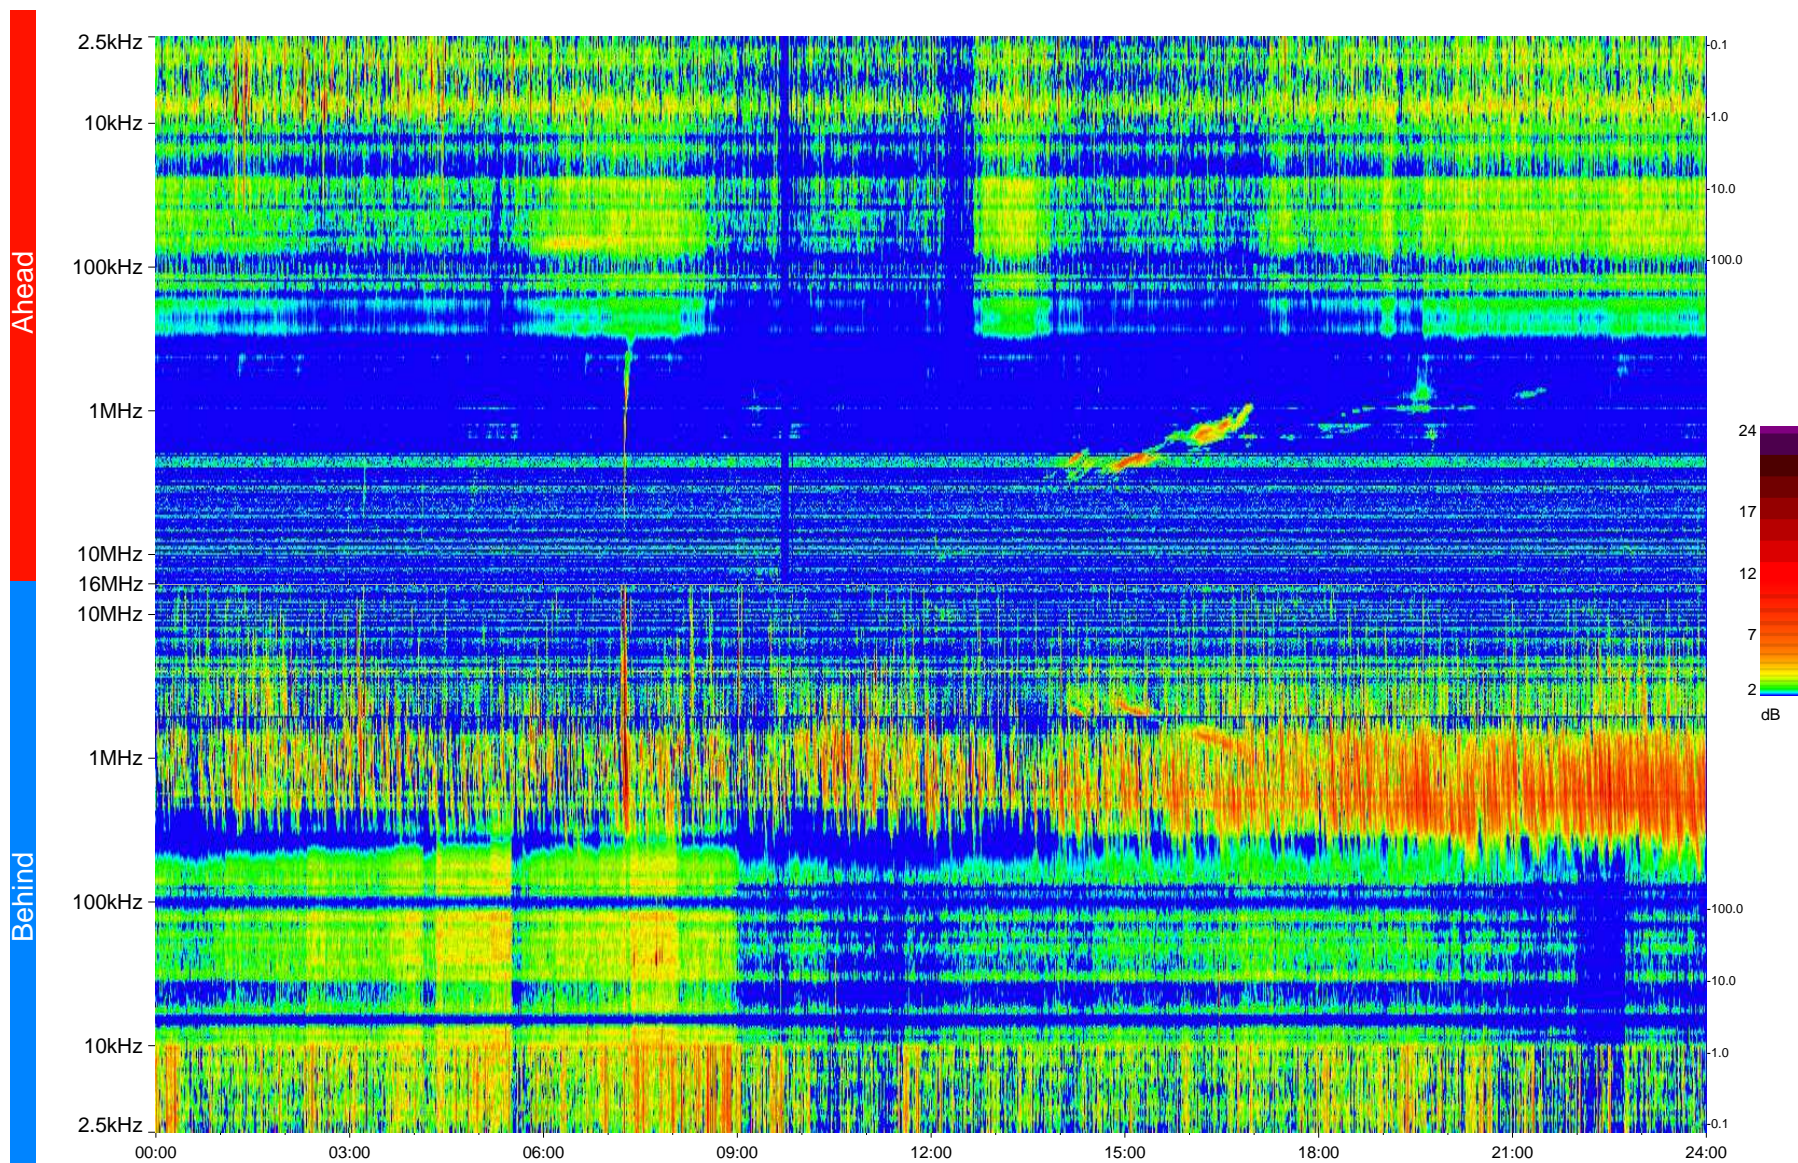

STEREO/WAVES Daily Summary - 06-Mar-2013 (DOY 065)

Ahead source file = swaves_ahead_2013_065_1_05.fin
Ahead PSE Angle = xxx.x

Behind PSE Angle = xxx.x
Behind source file = swaves_behind_2013_065_1_05.fin

Time (UTC)