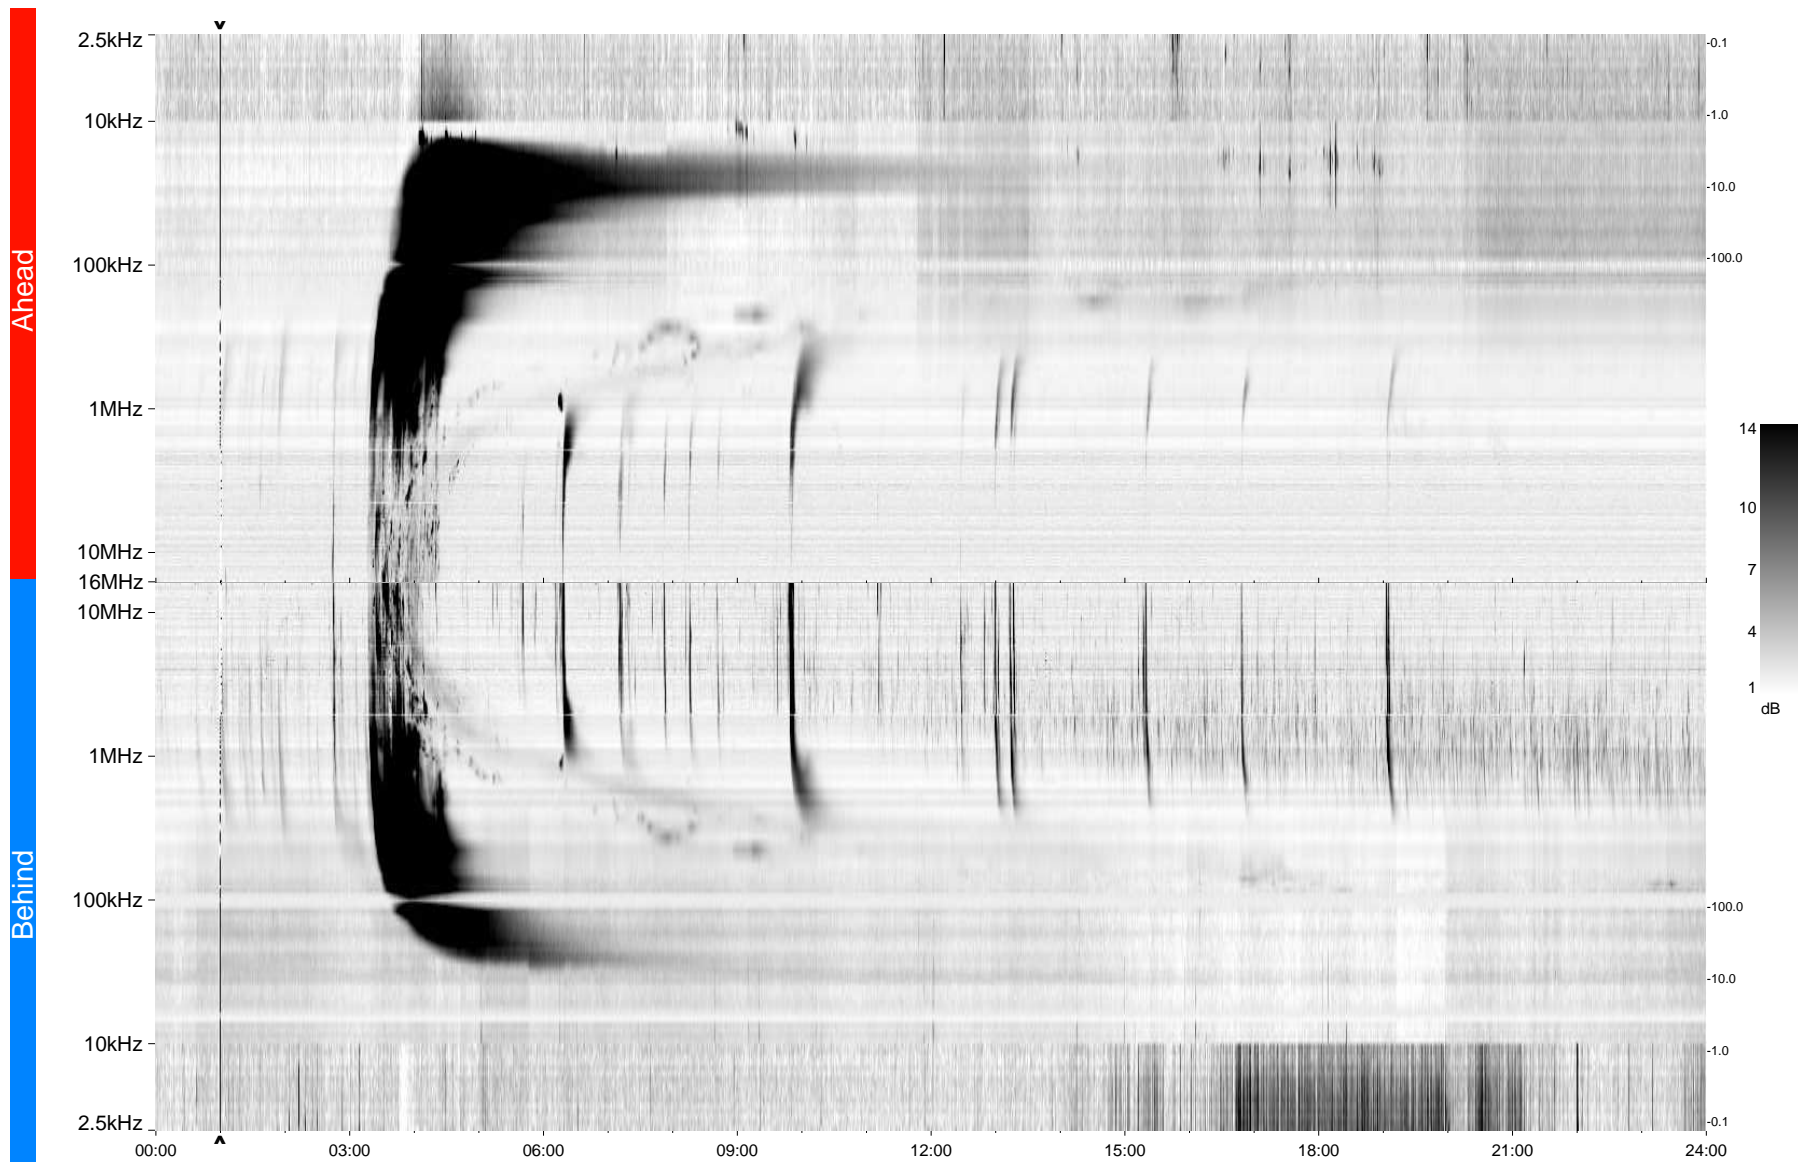

STEREO/WAVES Daily Summary - 05-Mar-2013 (DOY 064)

Ahead source file = swaves_ahead_2013_064_1_05.fin
Ahead PSE Angle = xxx.x

Behind PSE Angle = xxx.x
Behind source file = swaves_behind_2013_064_1_05.fin

Time (UTC)