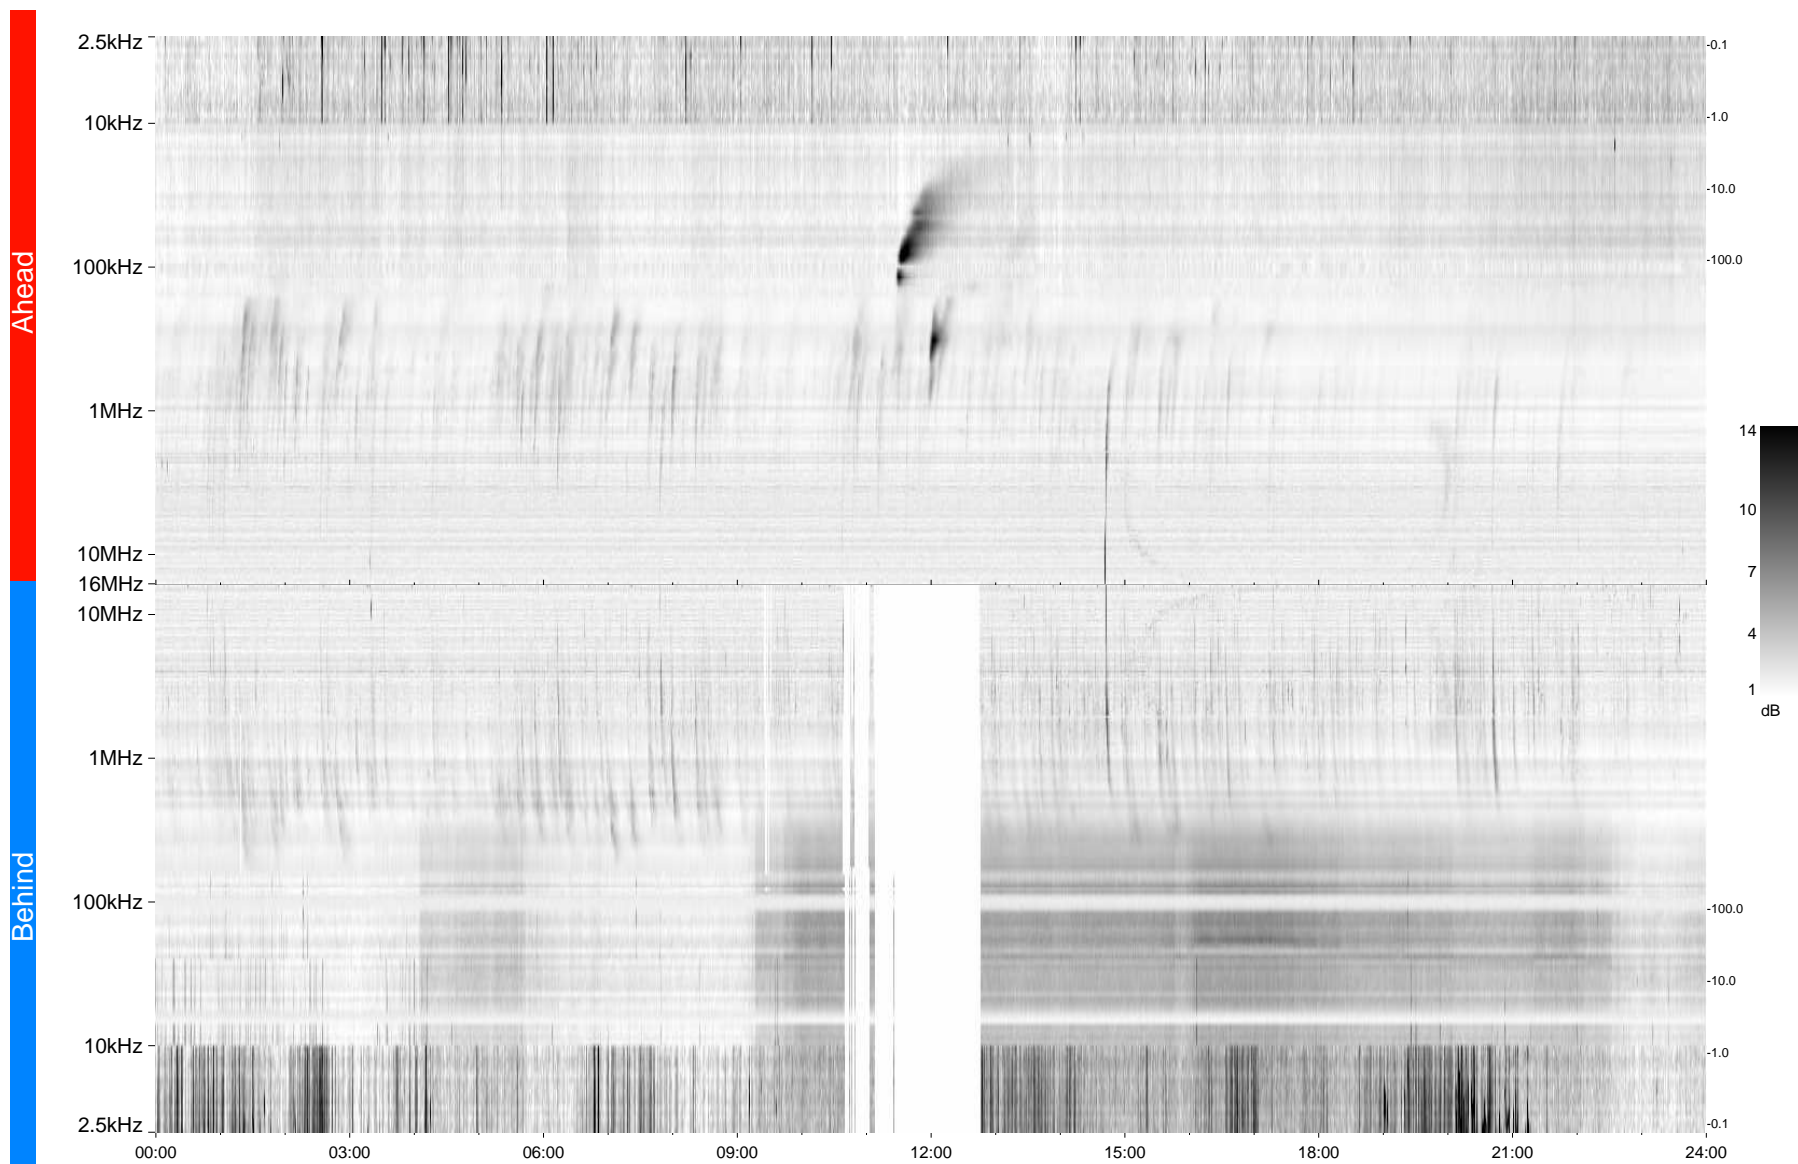

STEREO/WAVES Daily Summary - 04-Mar-2013 (DOY 063)

Ahead source file = swaves_ahead_2013_063_1_05.fin
Ahead PSE Angle = xxx.x

Behind PSE Angle = xxx.x
Behind source file = swaves_behind_2013_063_1_05.fin

Time (UTC)