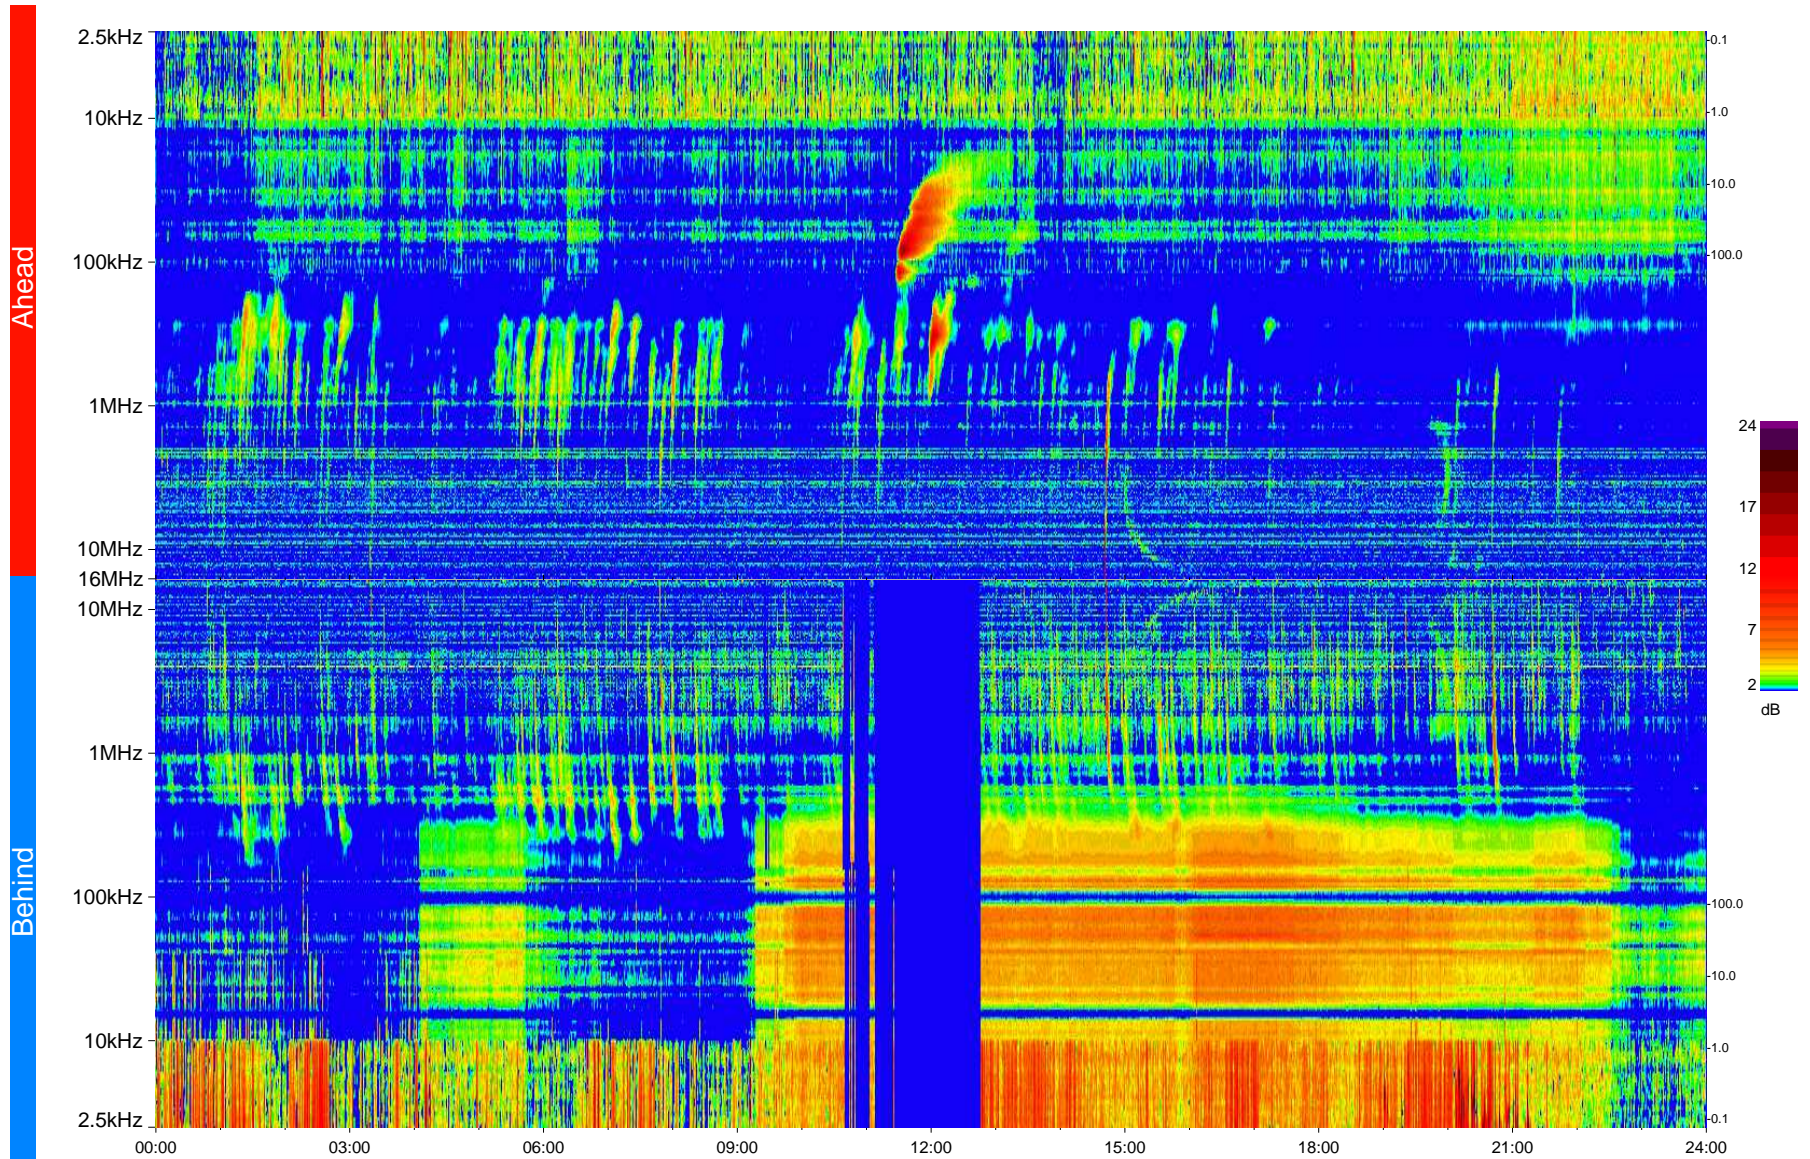

# STEREO/WAVES Daily Summary - 04-Mar-2013 (DOY 063)

Ahead source file = swaves\_ahead\_2013\_063\_1\_05.fin  
Ahead PSE Angle = xxx.x

Behind PSE Angle = xxx.x  
Behind source file = swaves\_behind\_2013\_063\_1\_05.fin

Time (UTC)