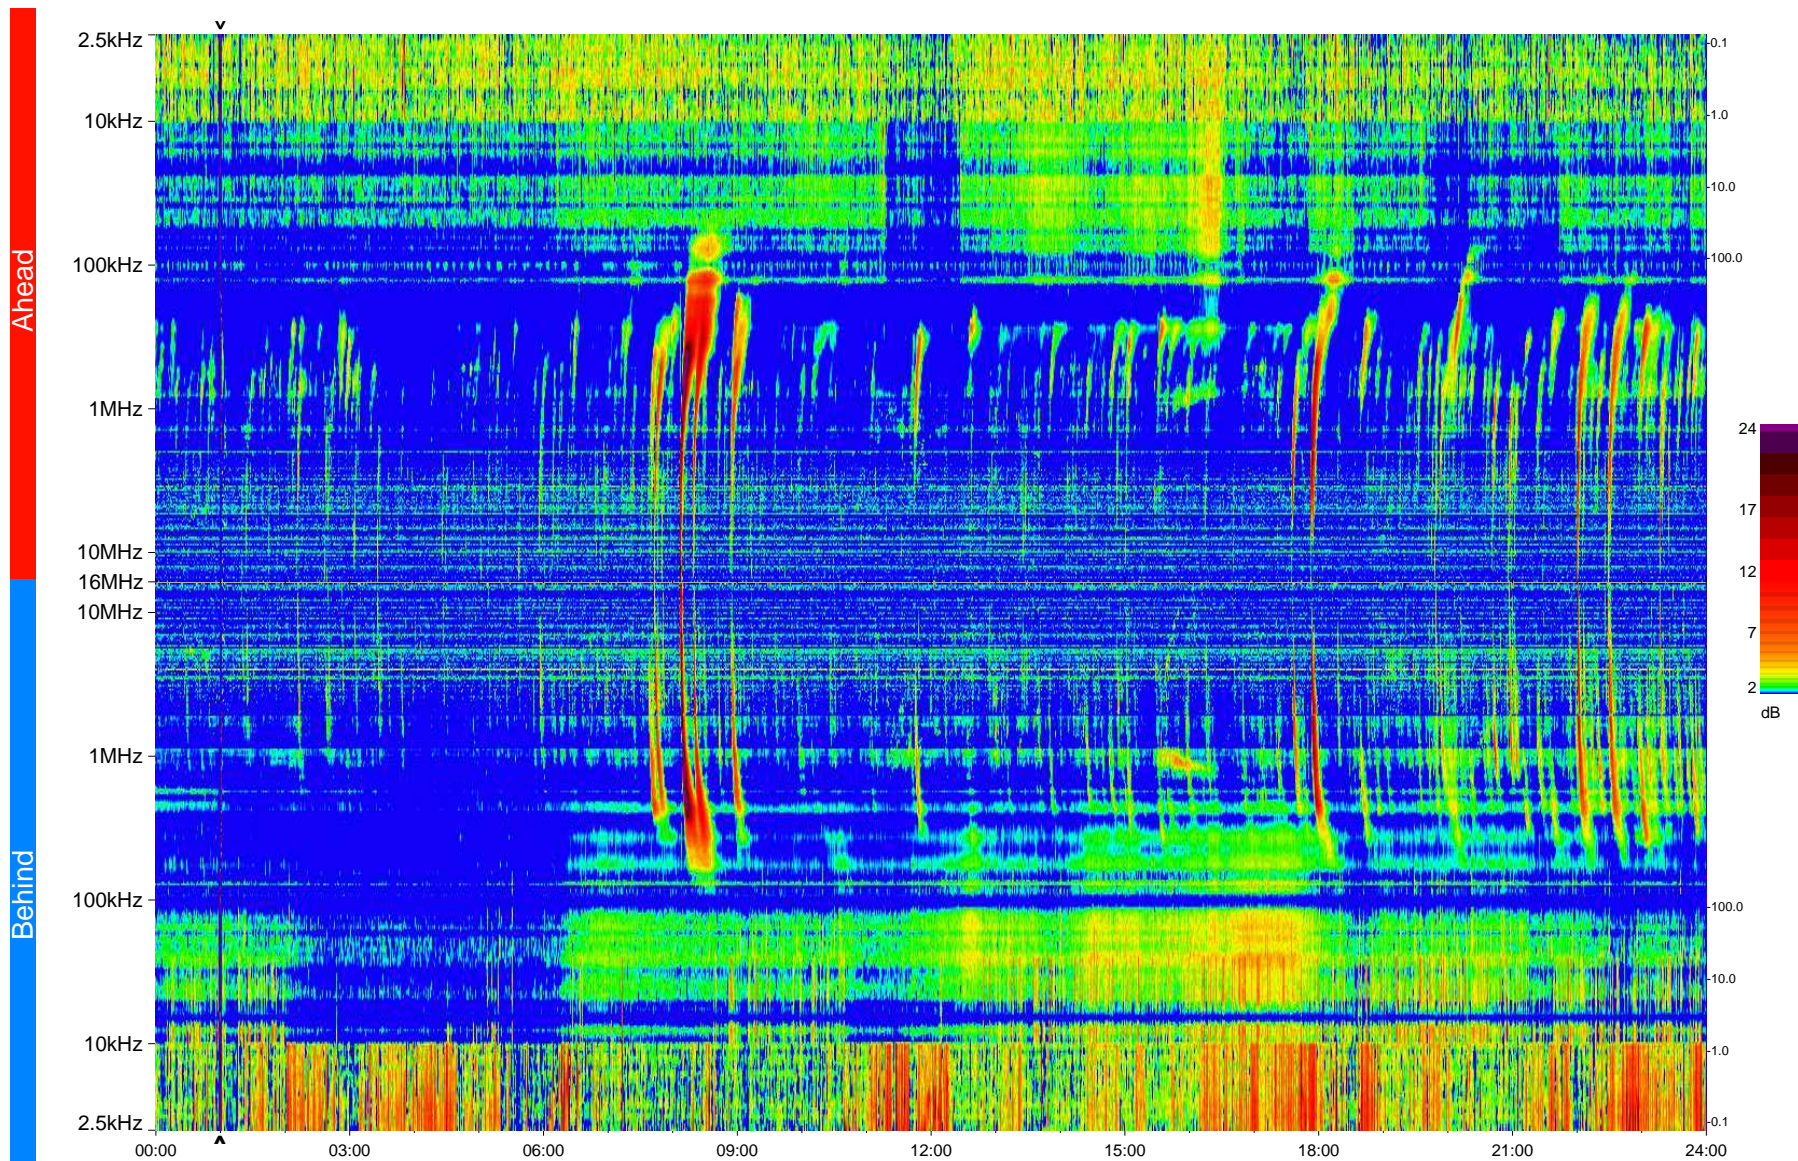

STEREO/WAVES Daily Summary - 03-Mar-2013 (DOY 062)

Ahead source file = swaves_ahead_2013_062_1_05.fin
Ahead PSE Angle = xxx.x

Behind PSE Angle = xxx.x
Behind source file = swaves_behind_2013_062_1_05.fin

Time (UTC)