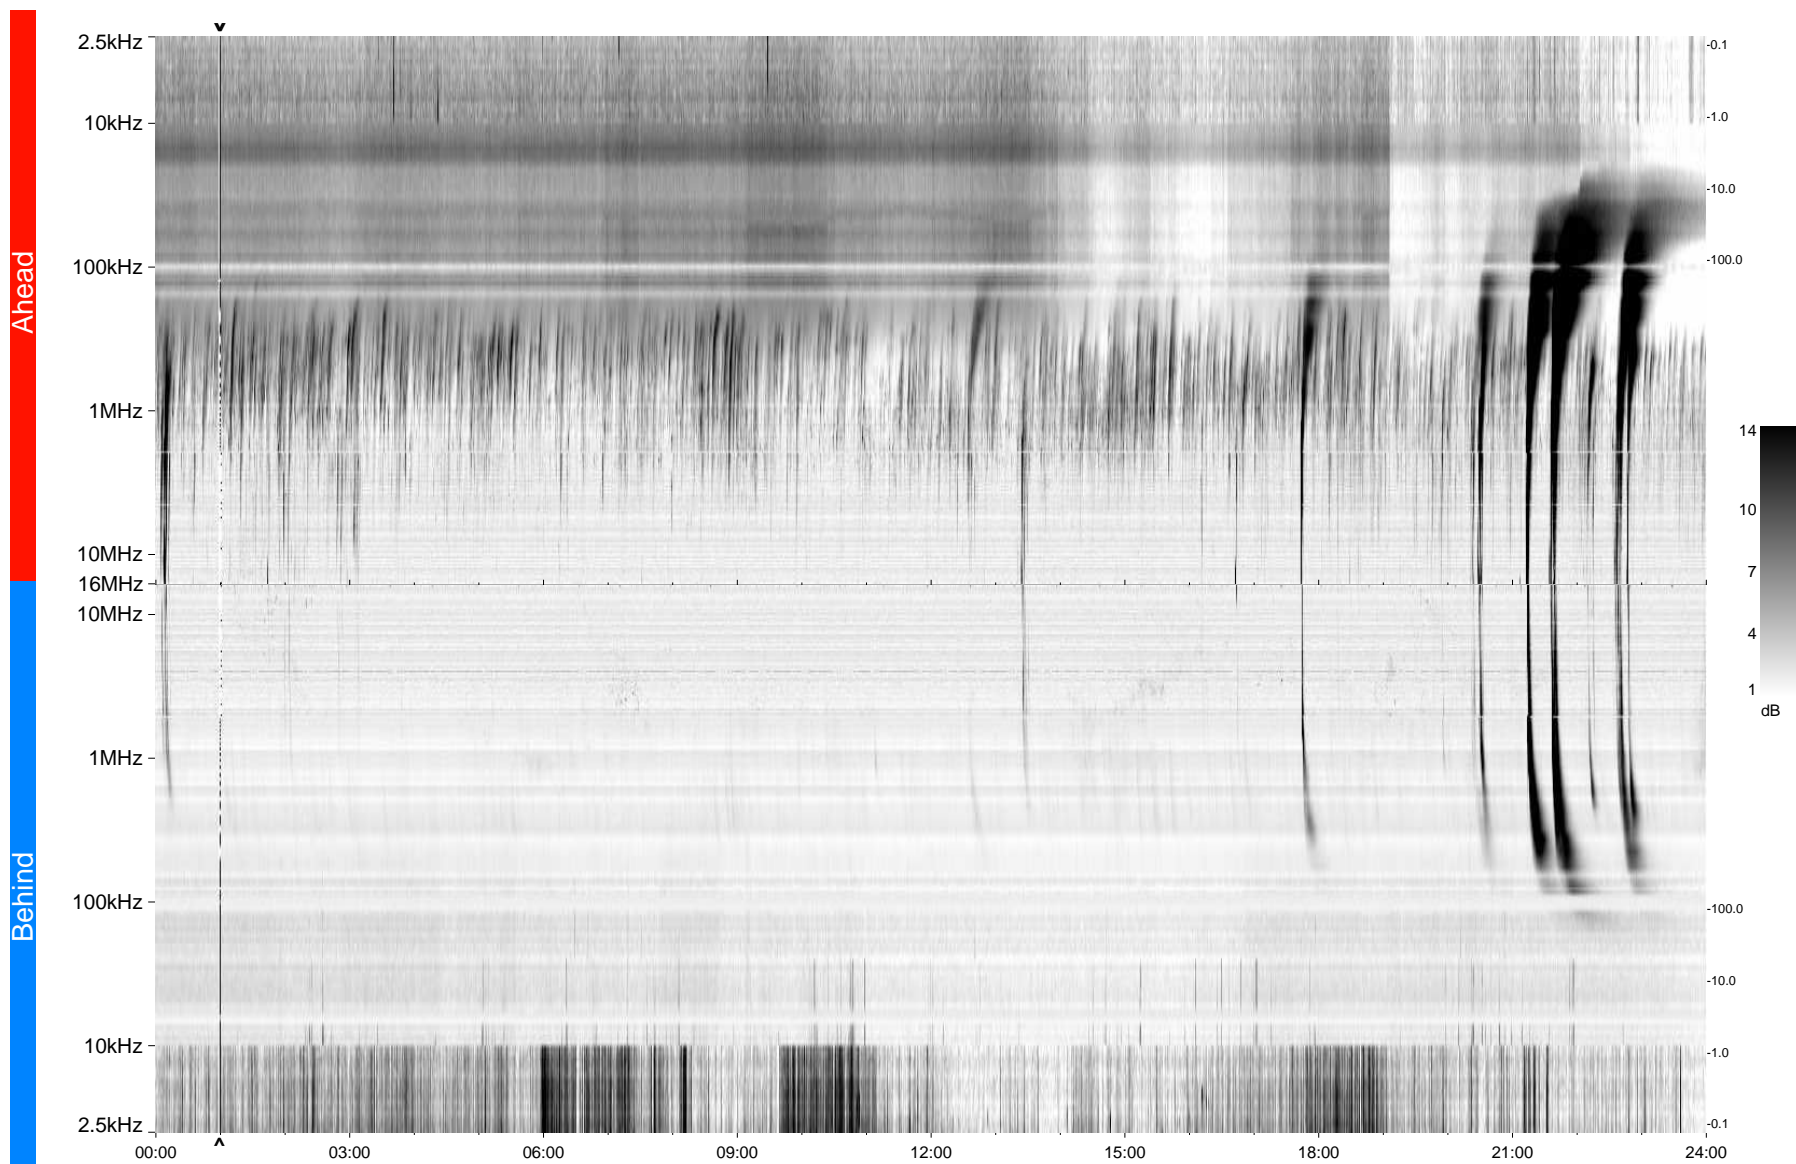

STEREO/WAVES Daily Summary - 01-Mar-2013 (DOY 060)

Ahead source file = swaves_ahead_2013_060_1_05.fin
Ahead PSE Angle = xxx.x

Behind PSE Angle = xxx.x
Behind source file = swaves_behind_2013_060_1_05.fin

Time (UTC)