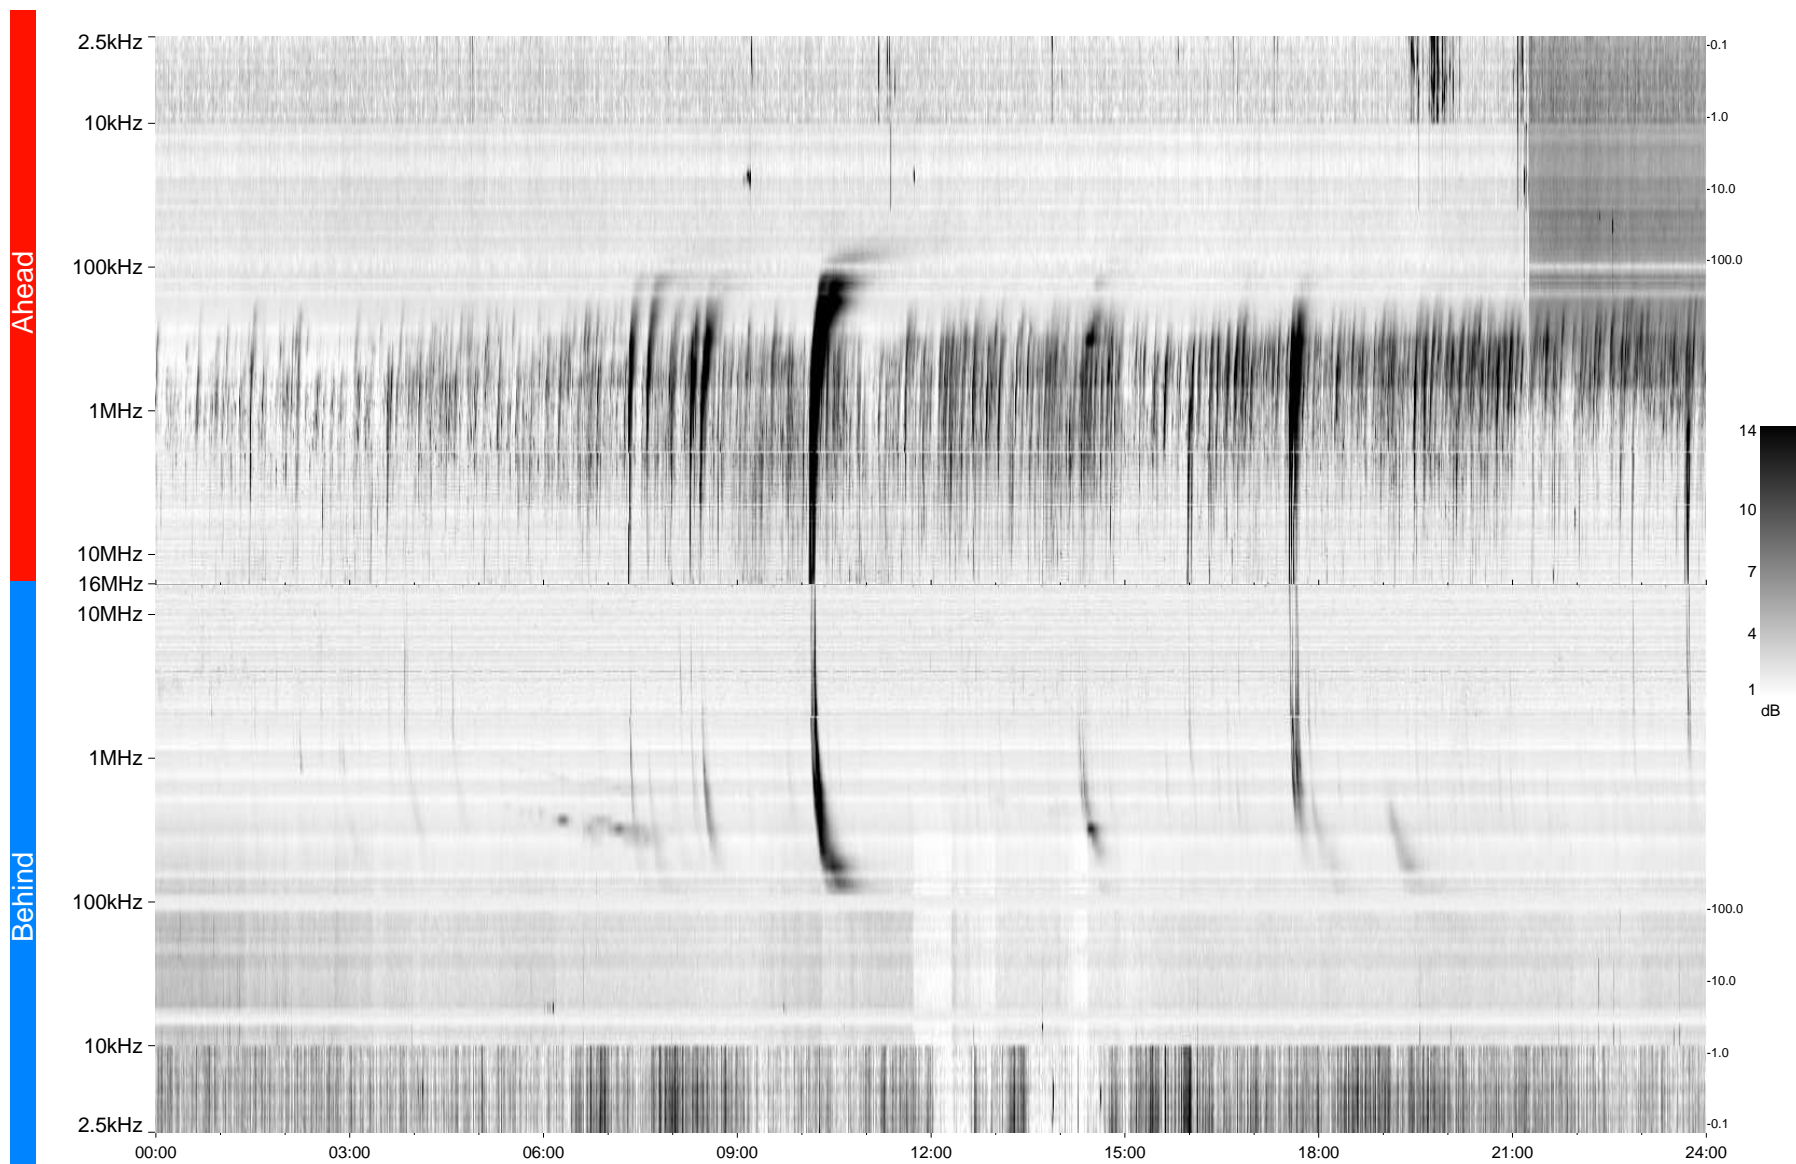

STEREO/WAVES Daily Summary - 28-Feb-2013 (DOY 059)

Ahead source file = swaves_ahead_2013_059_1_05.fin
Ahead PSE Angle = xxx.x

Behind PSE Angle = xxx.x
Behind source file = swaves_behind_2013_059_1_05.fin

Time (UTC)