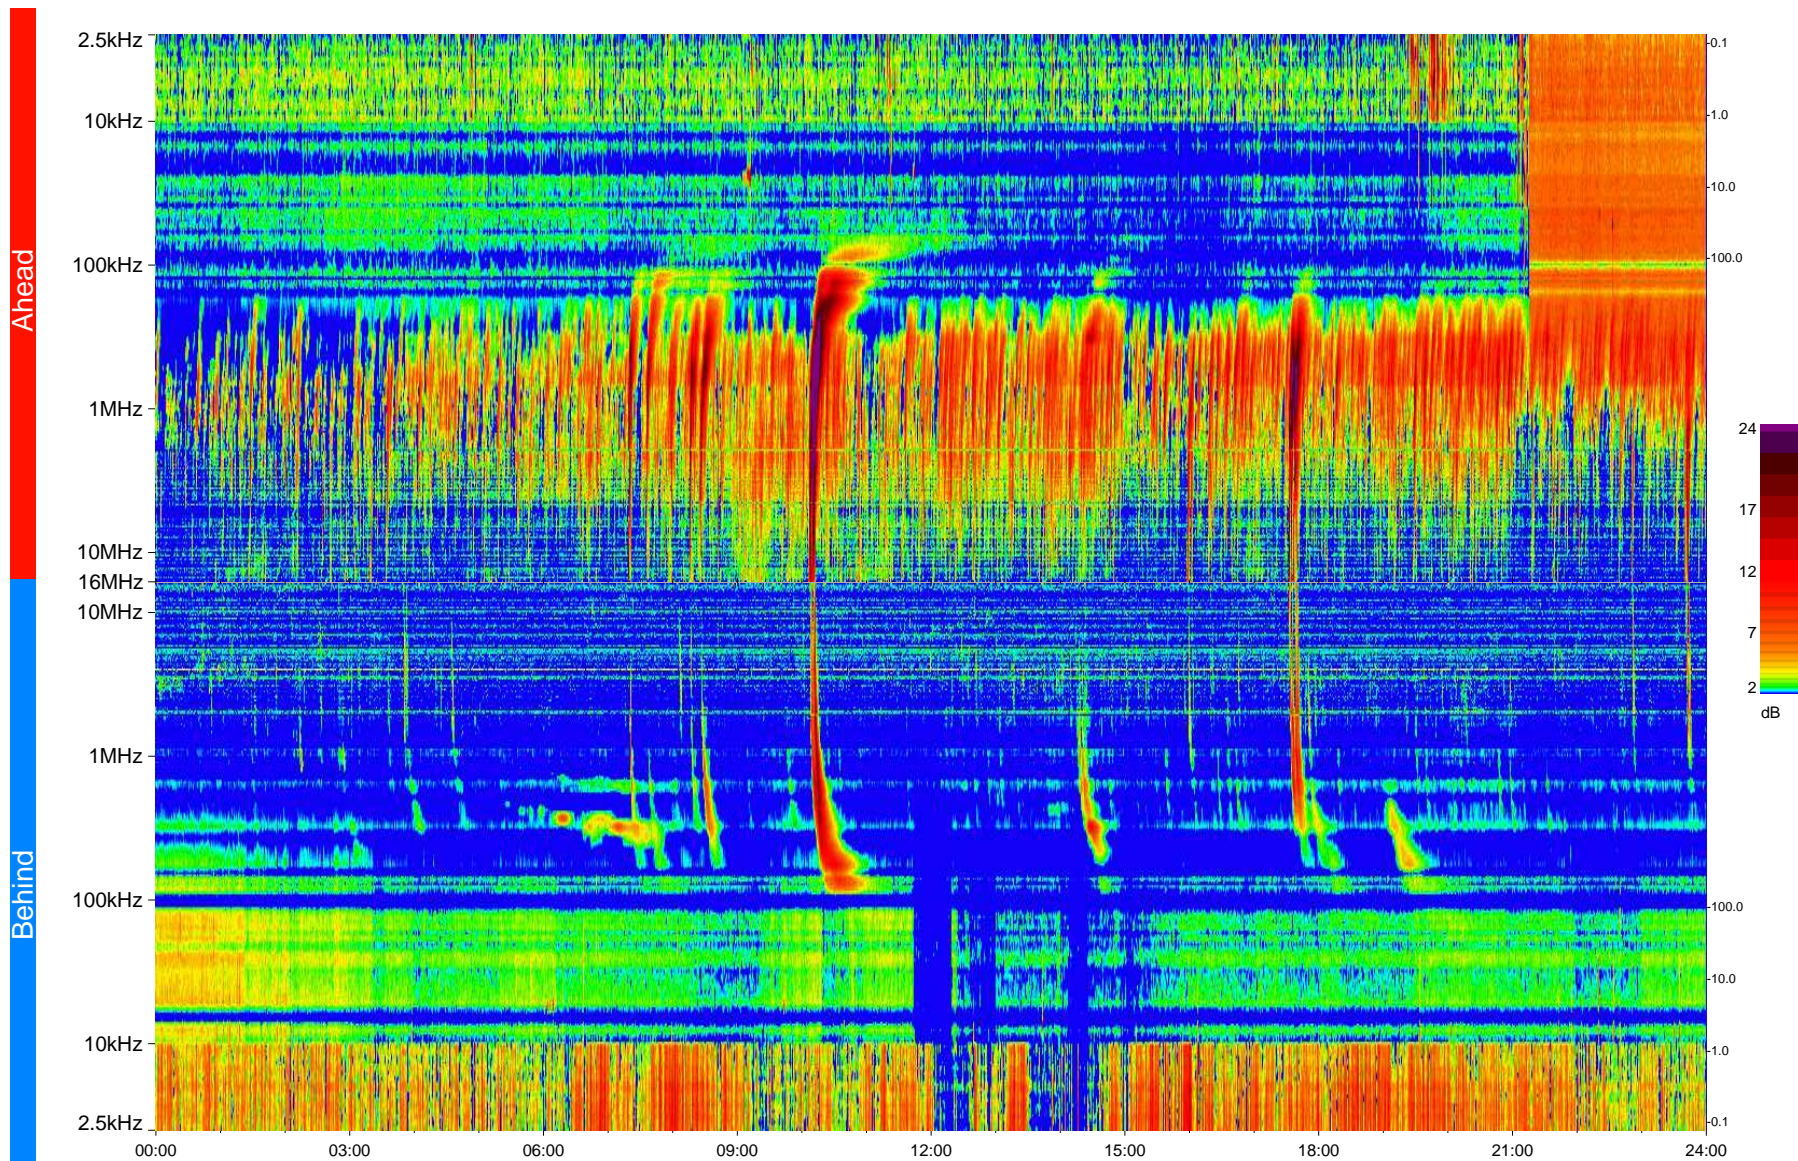

STEREO/WAVES Daily Summary - 28-Feb-2013 (DOY 059)

Ahead source file = swaves_ahead_2013_059_1_05.fin
Ahead PSE Angle = xxx.x

Behind PSE Angle = xxx.x
Behind source file = swaves_behind_2013_059_1_05.fin

Time (UTC)