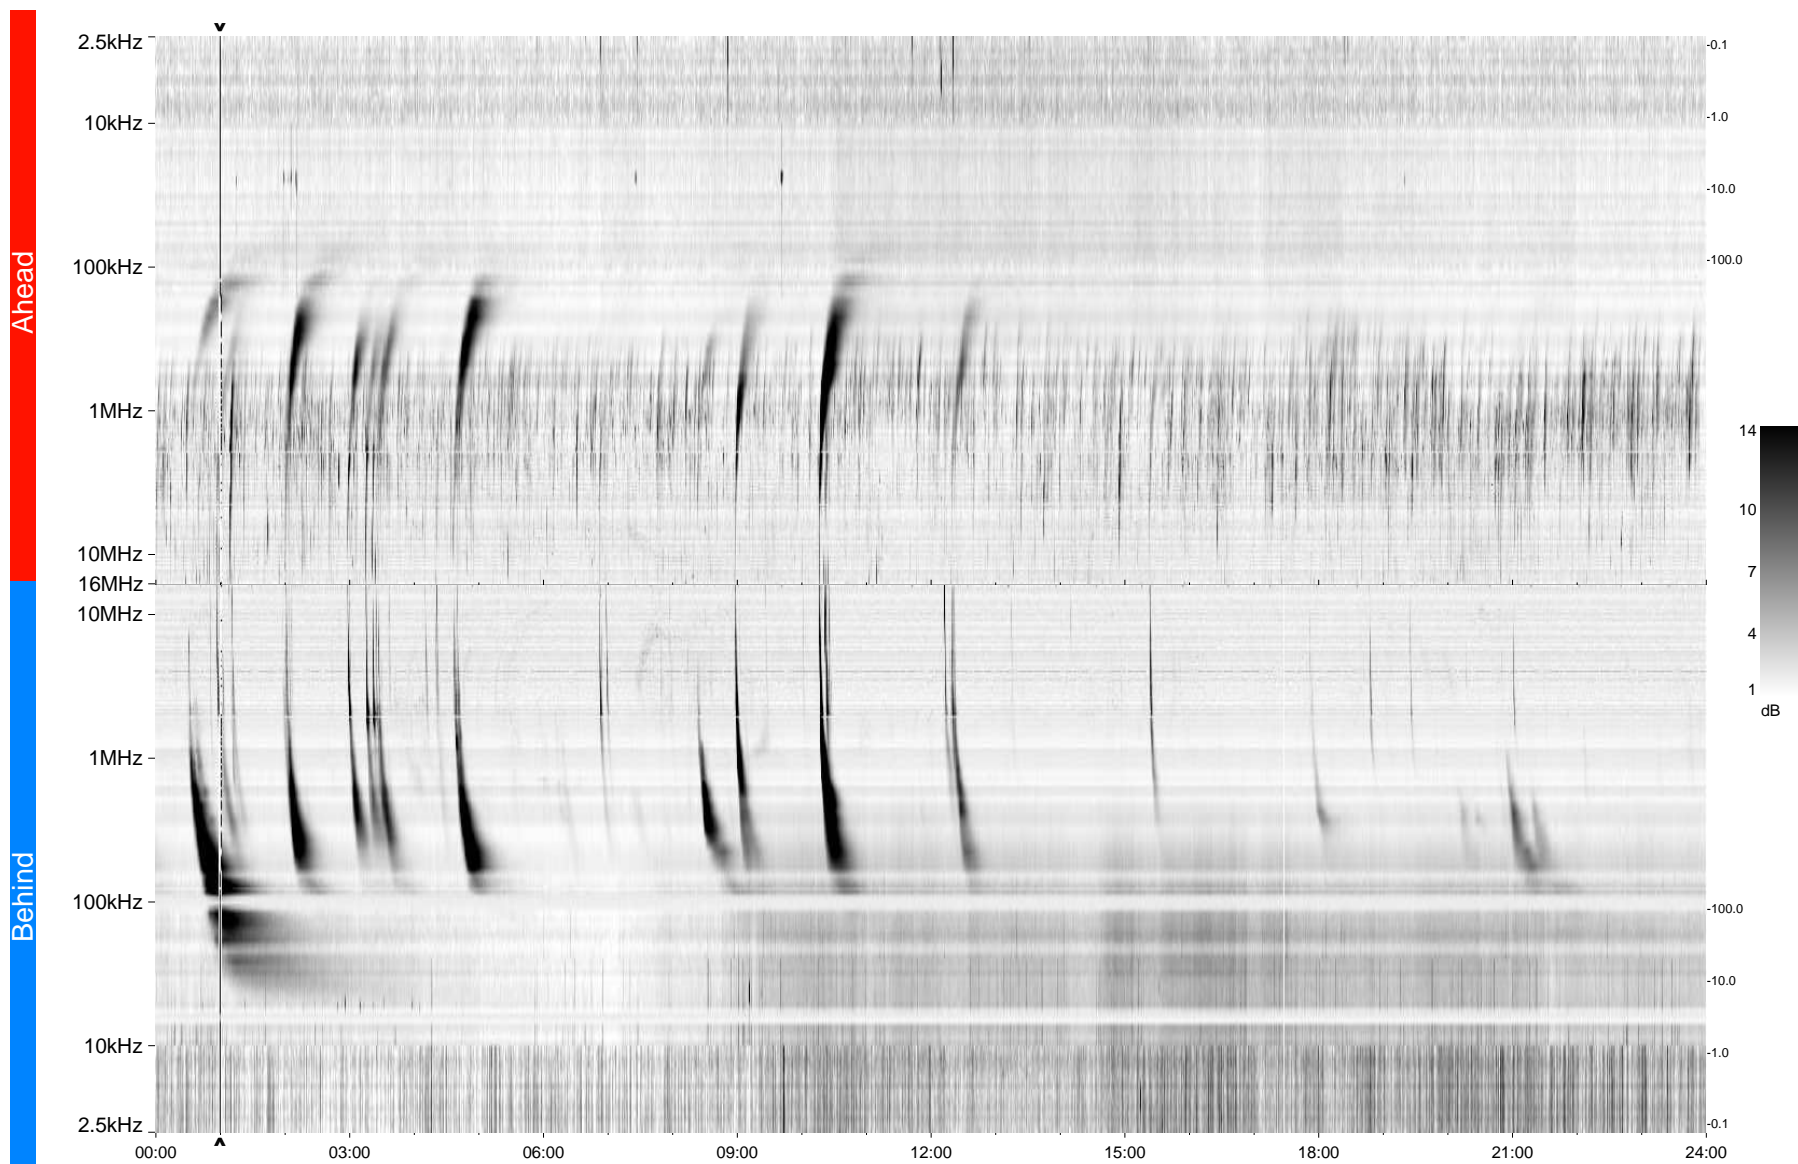

STEREO/WAVES Daily Summary - 27-Feb-2013 (DOY 058)

Ahead source file = swaves_ahead_2013_058_1_05.fin
Ahead PSE Angle = xxx.x

Behind PSE Angle = xxx.x
Behind source file = swaves_behind_2013_058_1_05.fin

Time (UTC)