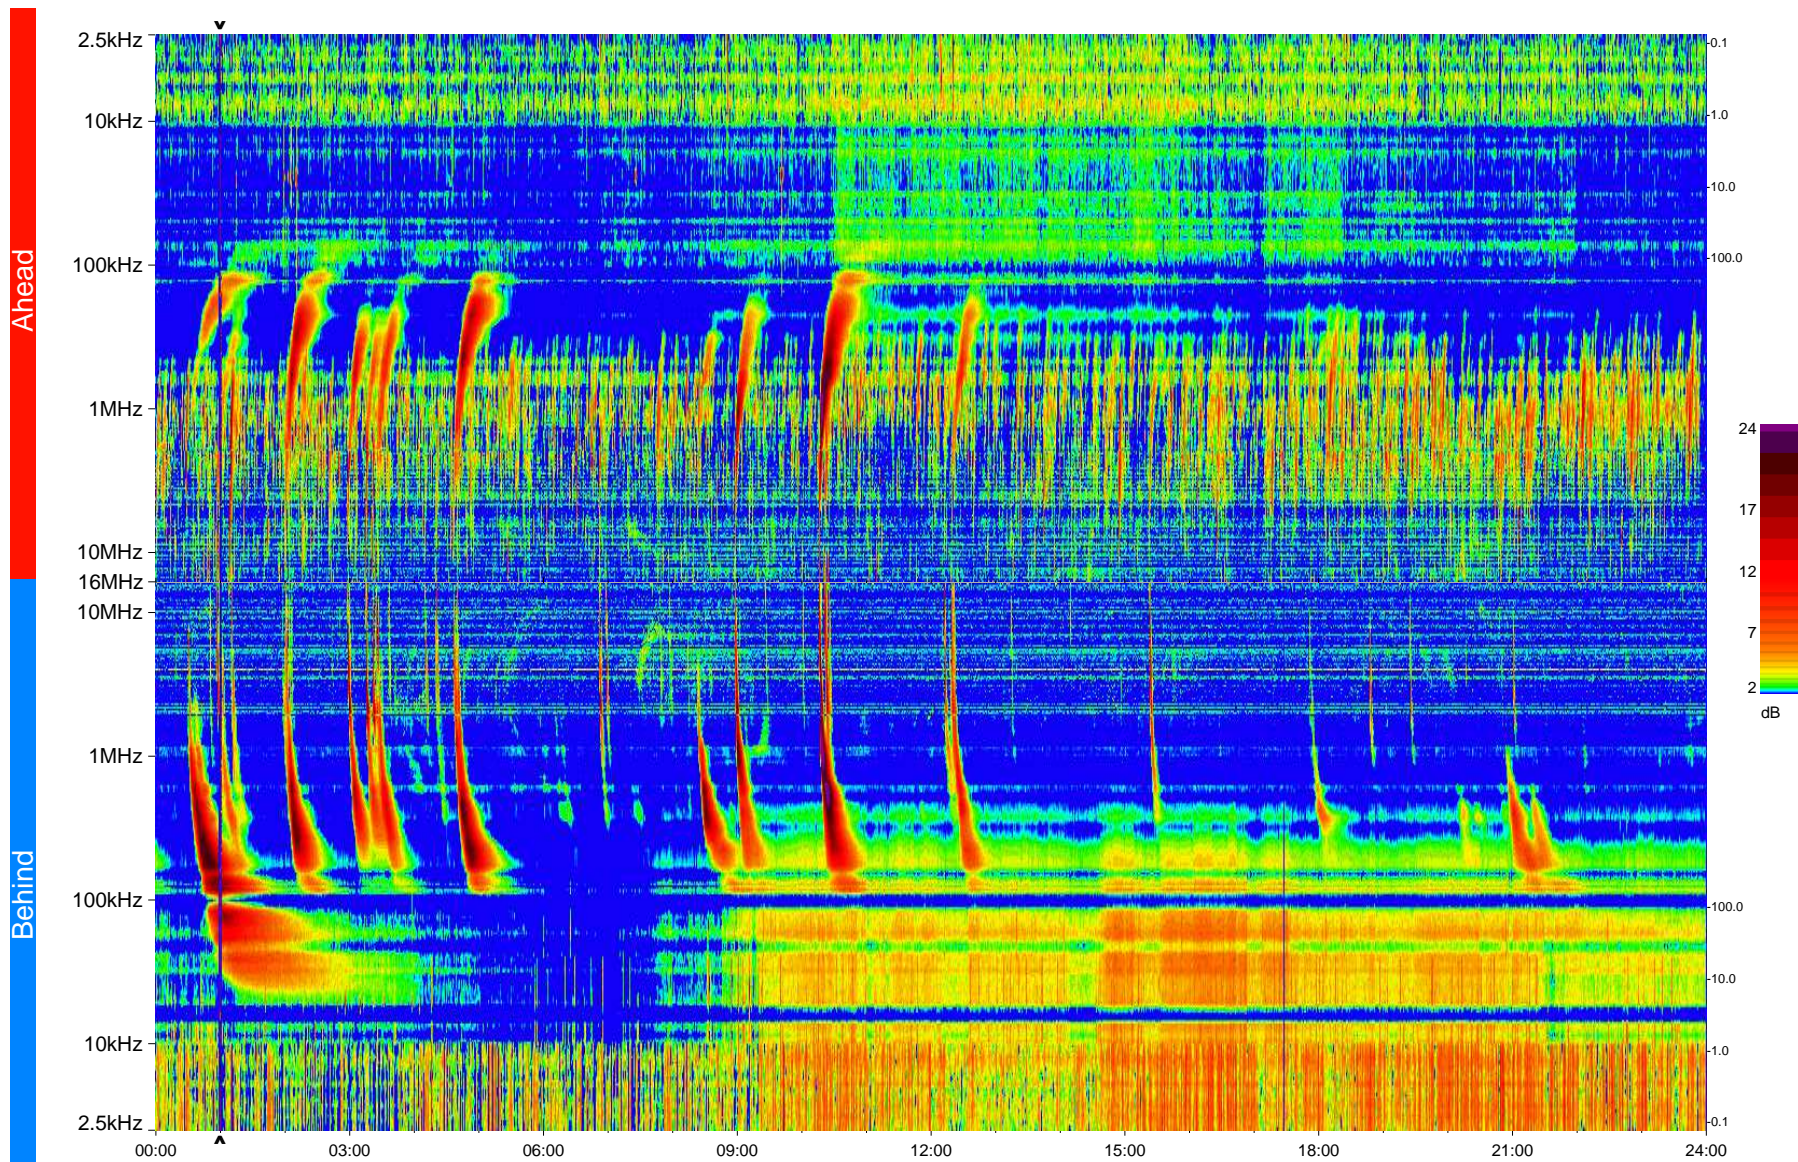

STEREO/WAVES Daily Summary - 27-Feb-2013 (DOY 058)

Ahead source file = swaves_ahead_2013_058_1_05.fin
Ahead PSE Angle = xxx.x

Behind PSE Angle = xxx.x
Behind source file = swaves_behind_2013_058_1_05.fin

Time (UTC)