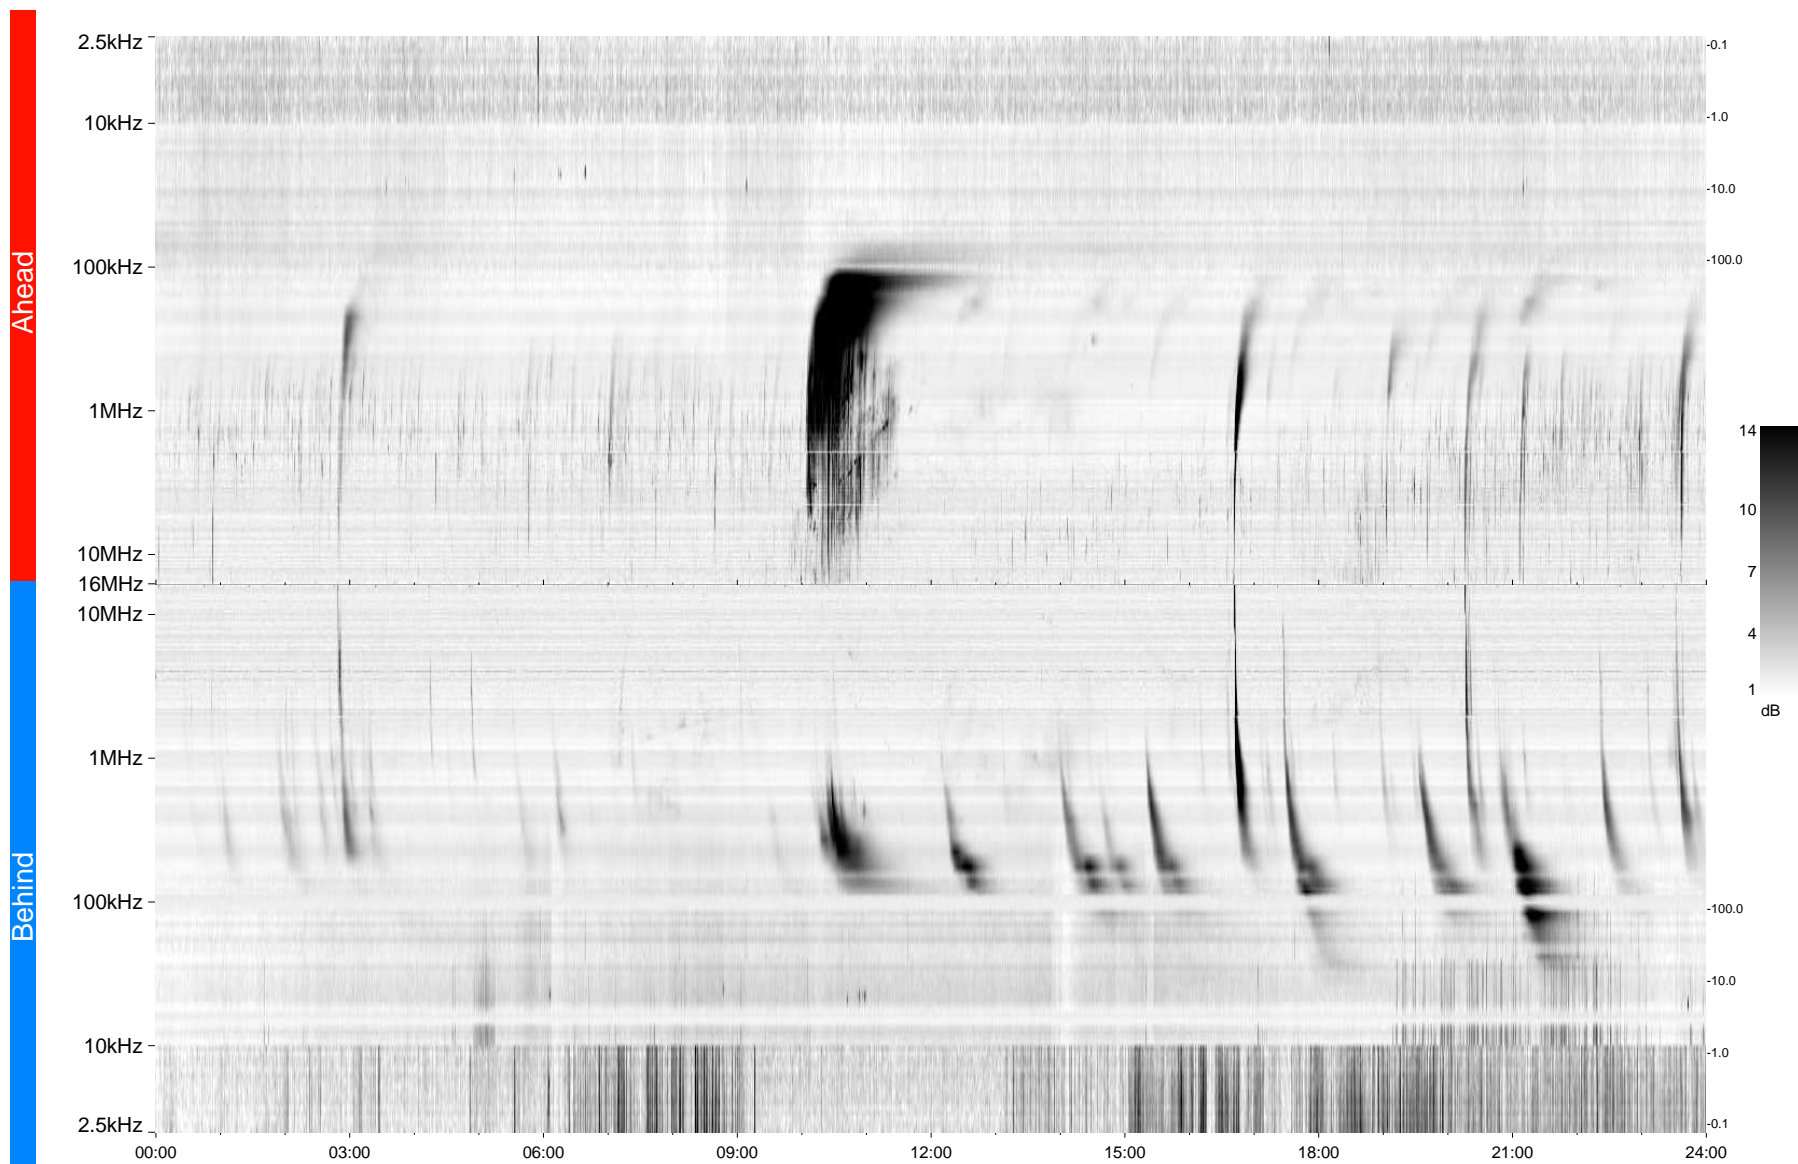

STEREO/WAVES Daily Summary - 26-Feb-2013 (DOY 057)

Ahead source file = swaves_ahead_2013_057_1_05.fin
Ahead PSE Angle = xxx.x

Behind PSE Angle = xxx.x
Behind source file = swaves_behind_2013_057_1_05.fin

Time (UTC)