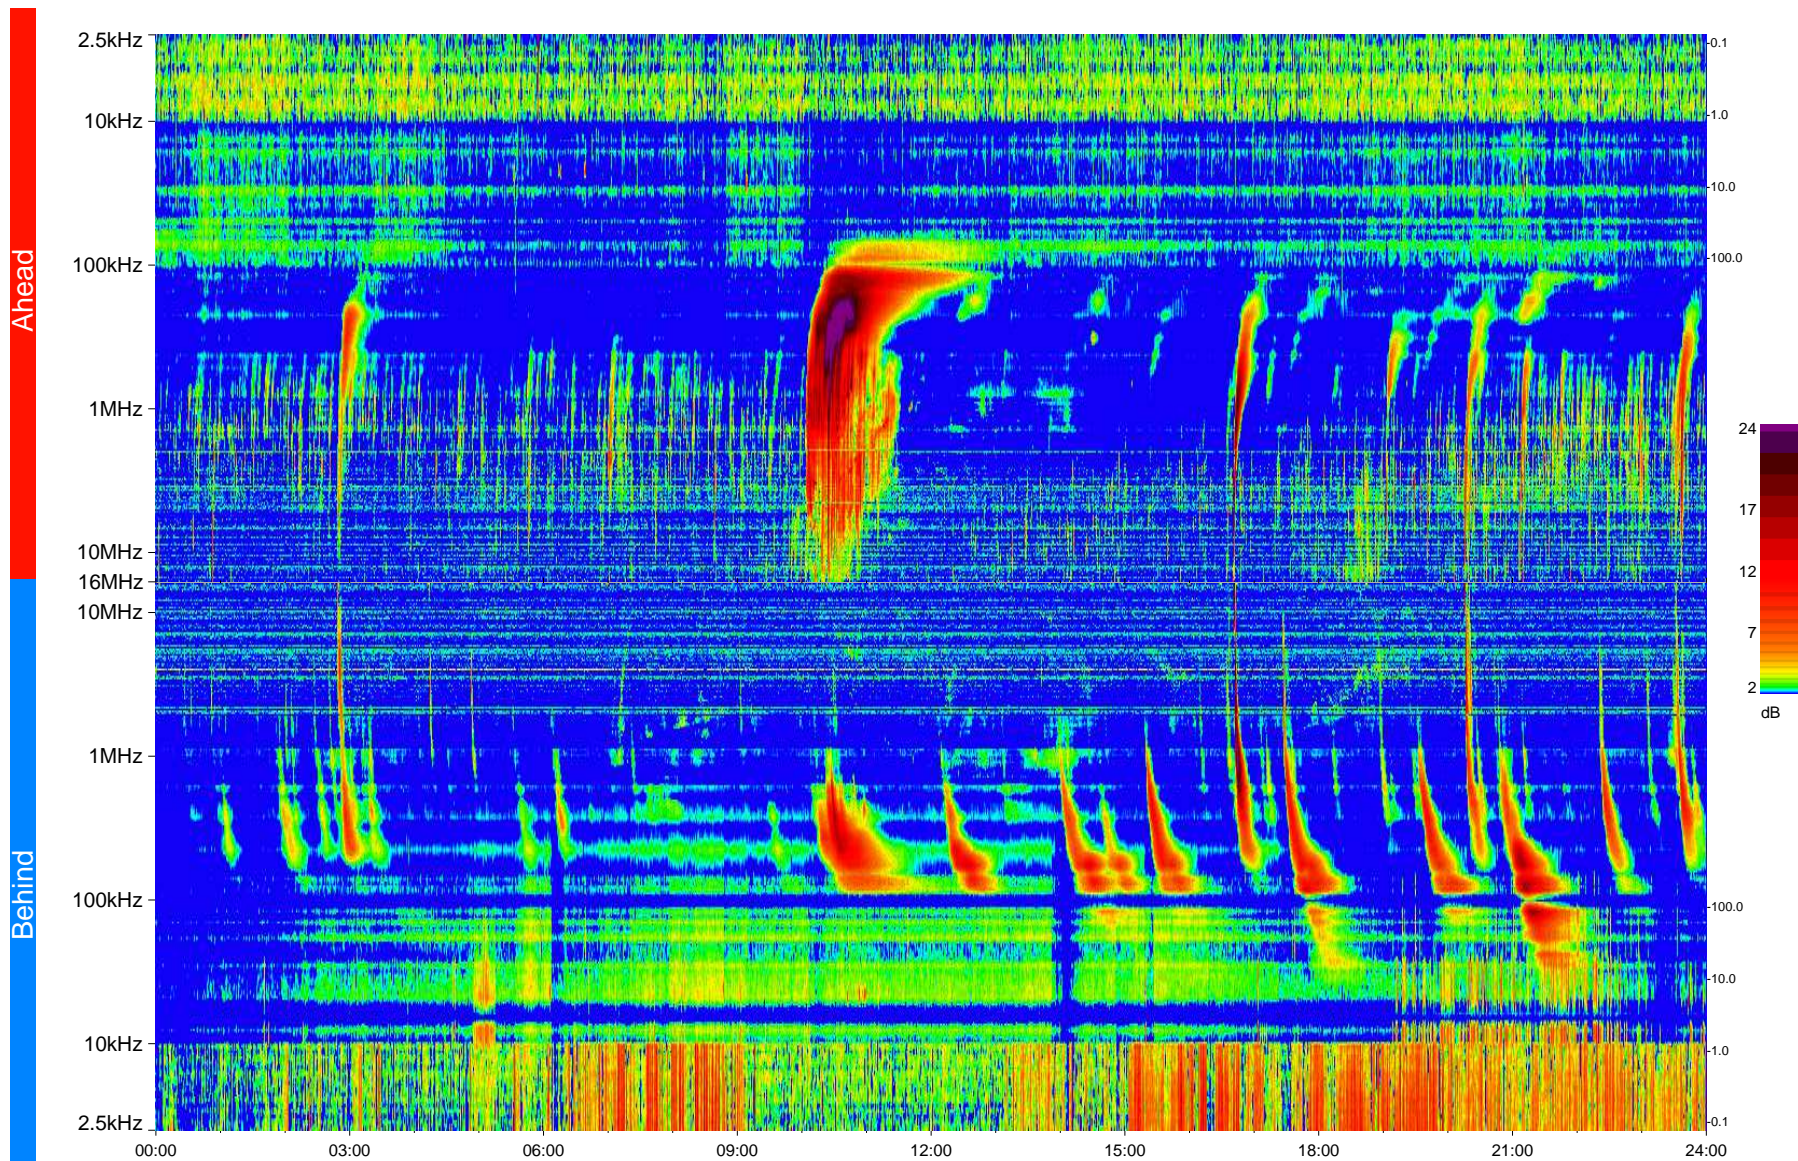

# STEREO/WAVES Daily Summary - 26-Feb-2013 (DOY 057)

Ahead source file = swaves\_ahead\_2013\_057\_1\_05.fin  
Ahead PSE Angle = xxx.x

Behind PSE Angle = xxx.x  
Behind source file = swaves\_behind\_2013\_057\_1\_05.fin

Time (UTC)