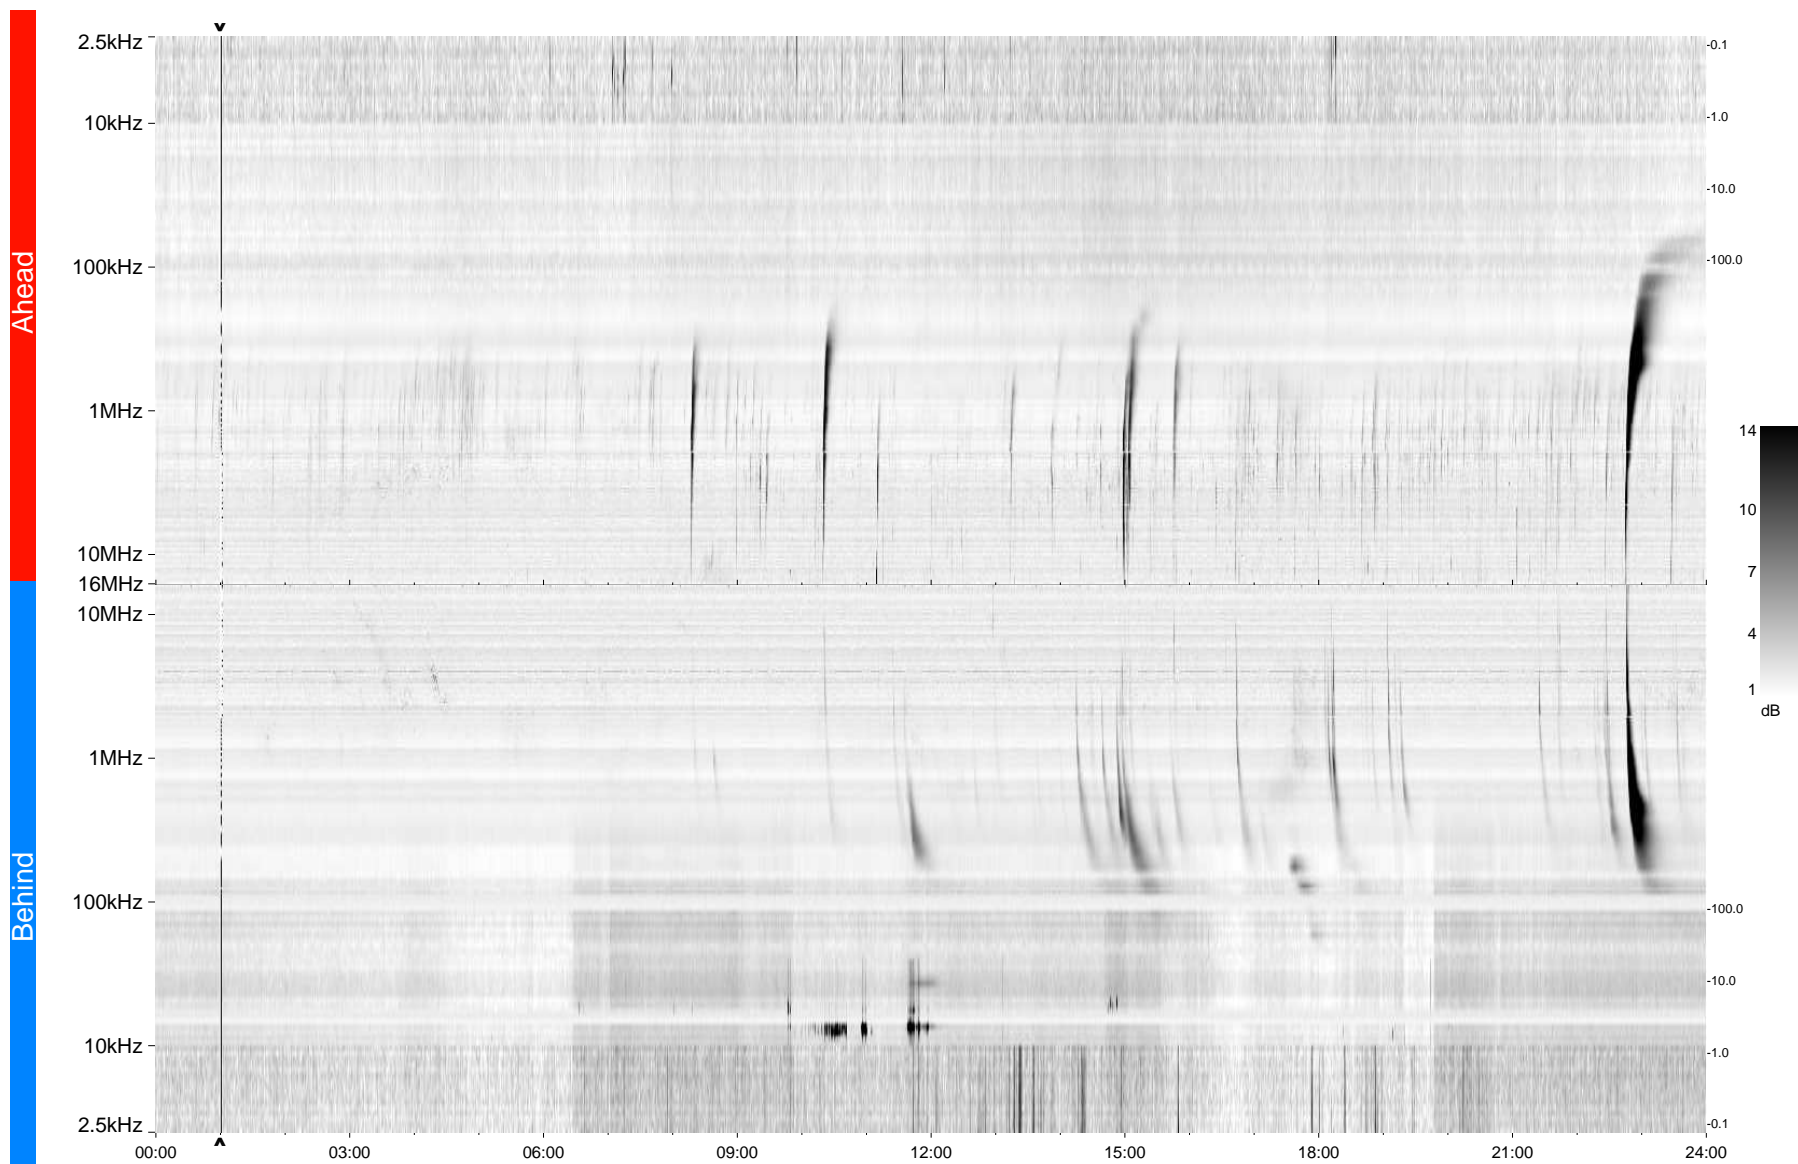

STEREO/WAVES Daily Summary - 25-Feb-2013 (DOY 056)

Ahead source file = swaves_ahead_2013_056_1_05.fin
Ahead PSE Angle = xxx.x

Behind PSE Angle = xxx.x
Behind source file = swaves_behind_2013_056_1_05.fin

Time (UTC)