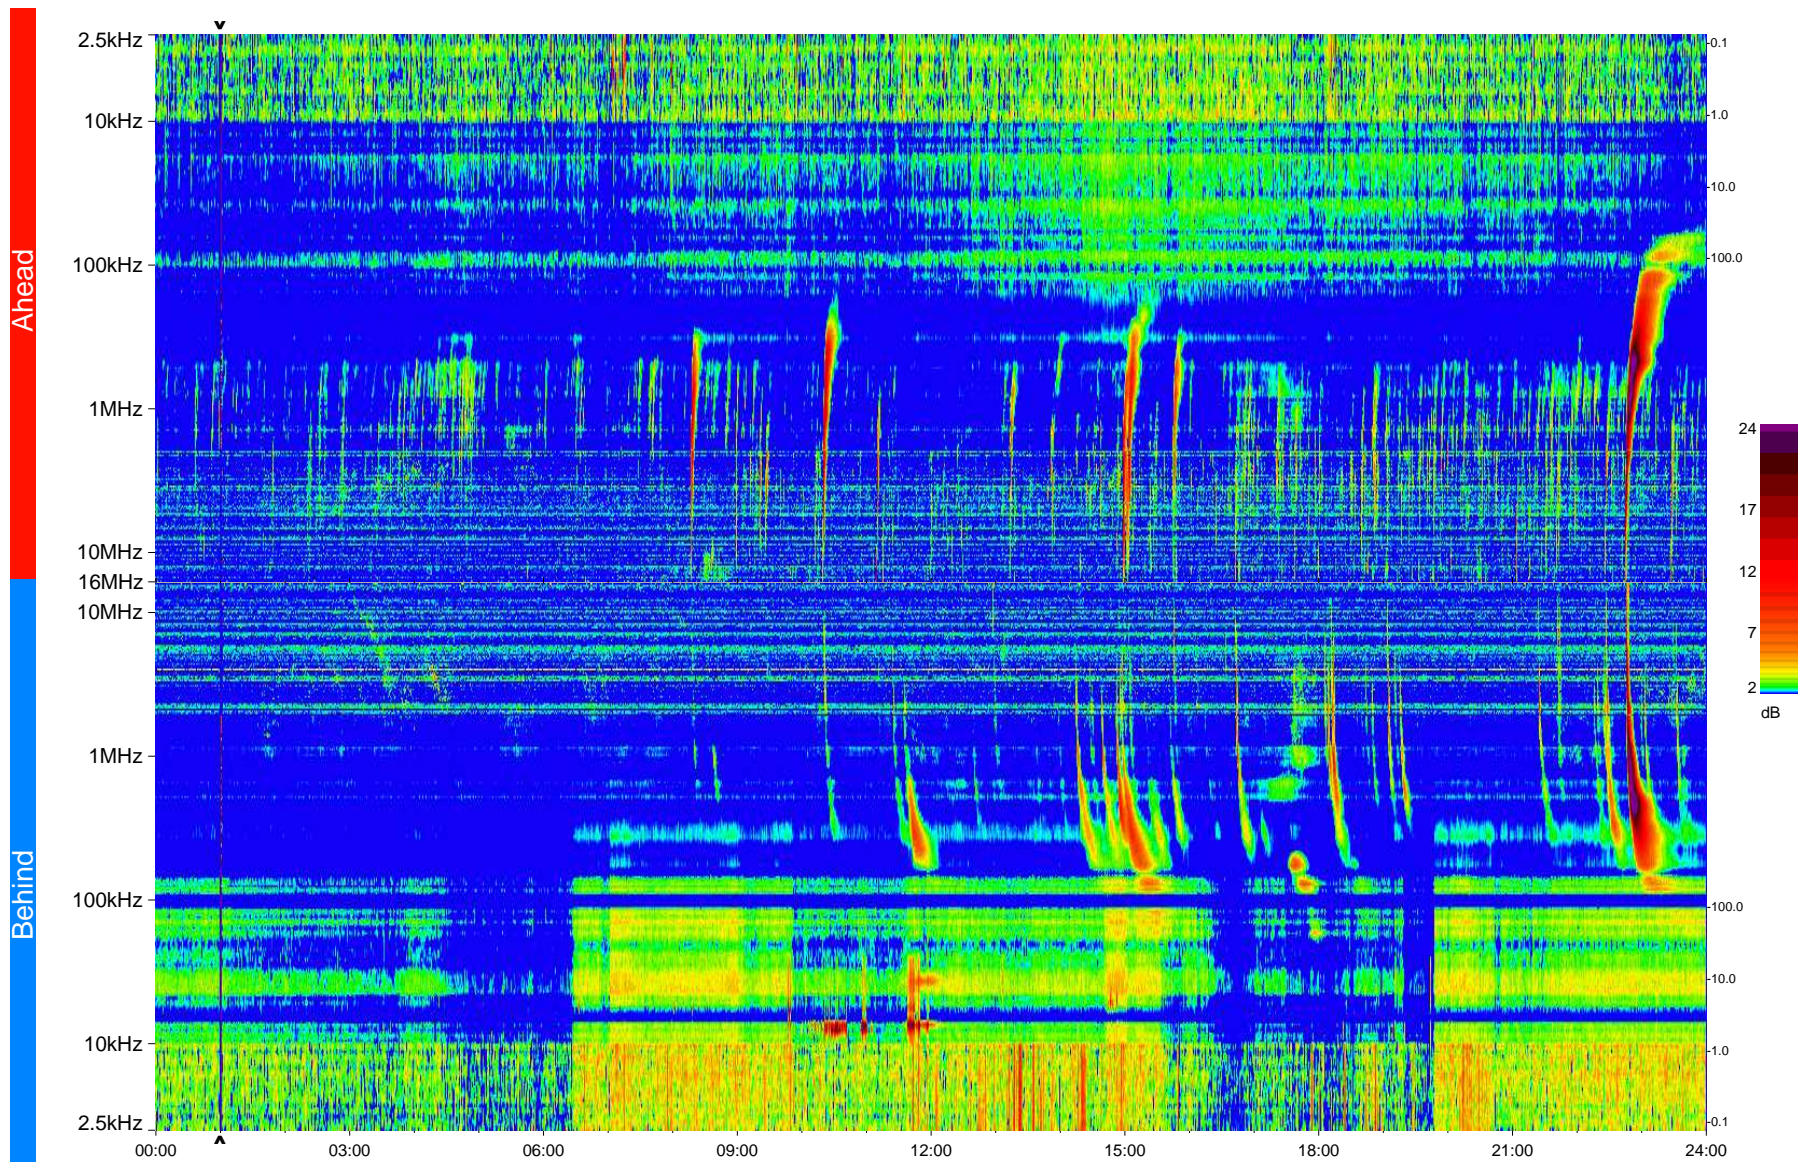

STEREO/WAVES Daily Summary - 25-Feb-2013 (DOY 056)

Ahead source file = swaves_ahead_2013_056_1_05.fin
Ahead PSE Angle = xxx.x

Behind PSE Angle = xxx.x
Behind source file = swaves_behind_2013_056_1_05.fin

Time (UTC)