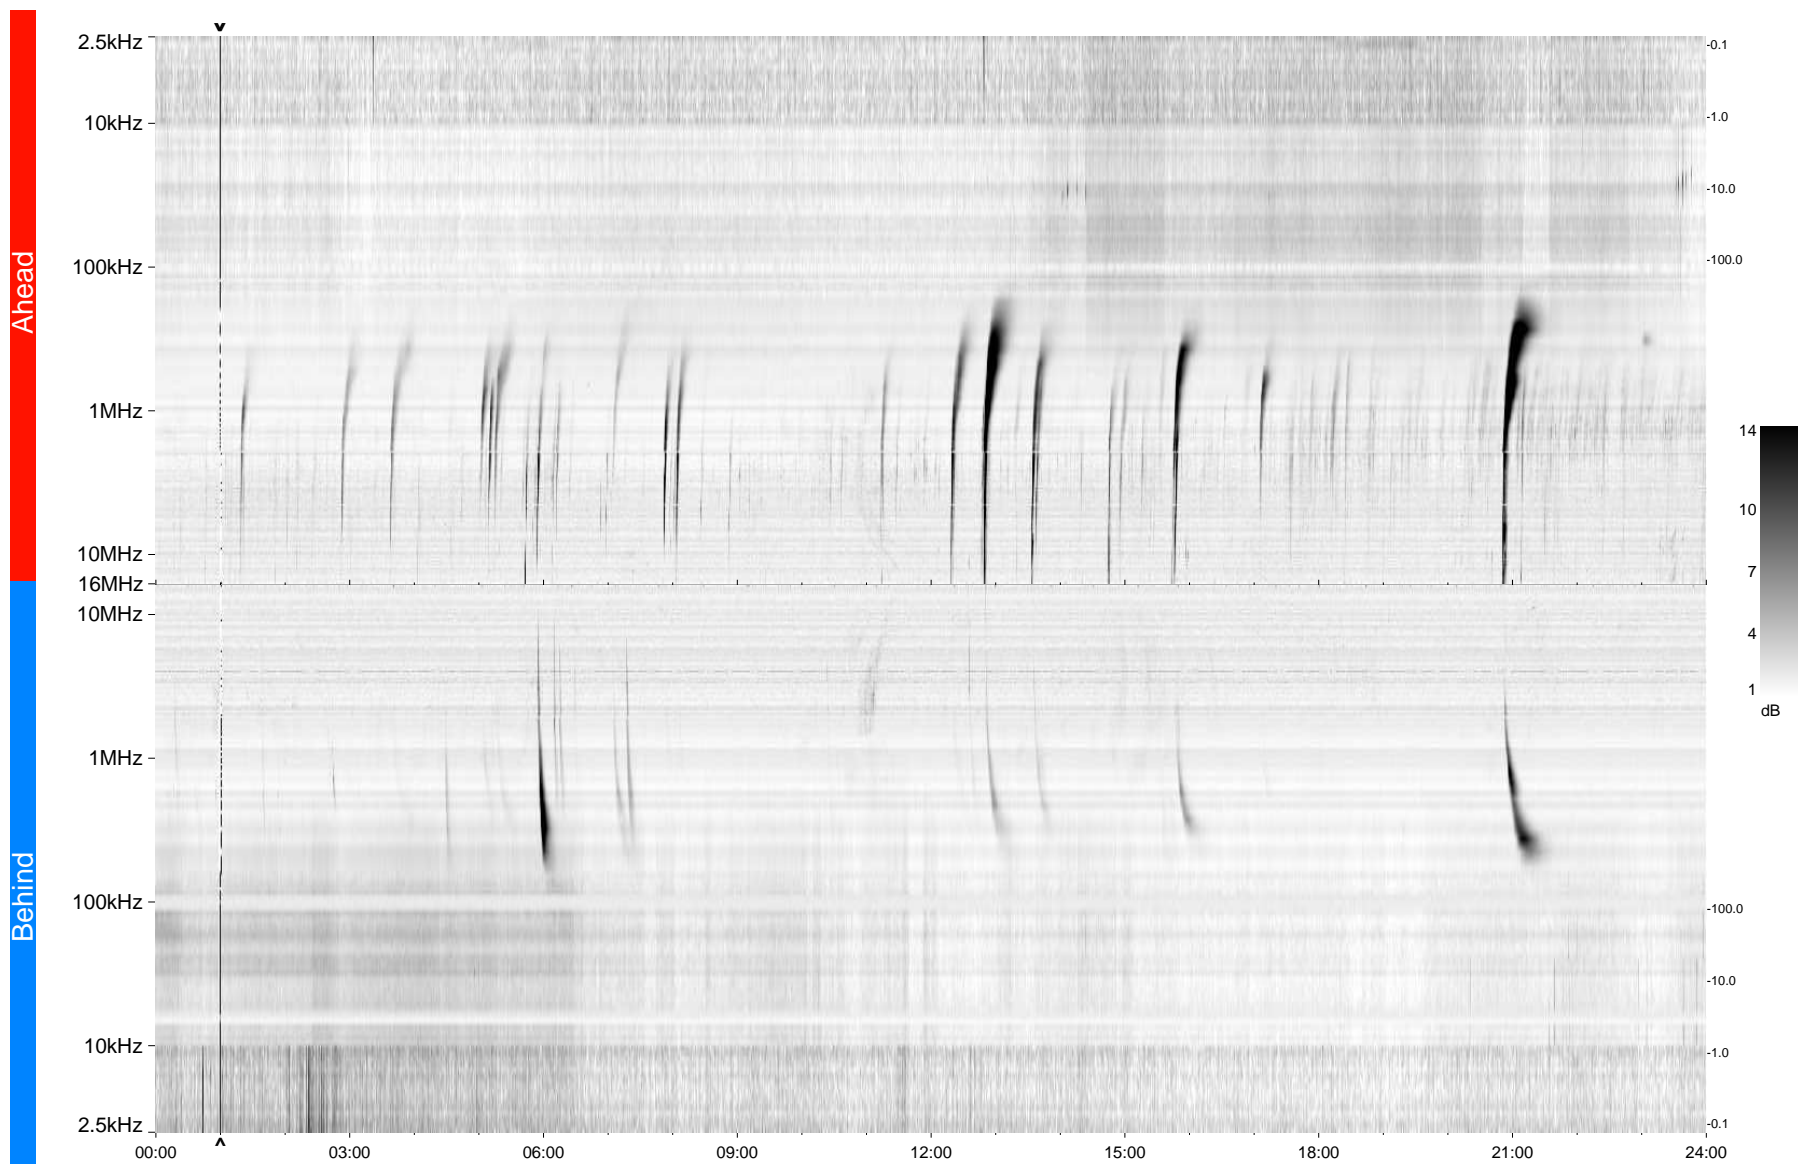

# STEREO/WAVES Daily Summary - 23-Feb-2013 (DOY 054)

Ahead source file = swaves\_ahead\_2013\_054\_1\_05.fin  
Ahead PSE Angle = xxx.x

Behind PSE Angle = xxx.x  
Behind source file = swaves\_behind\_2013\_054\_1\_05.fin

Time (UTC)