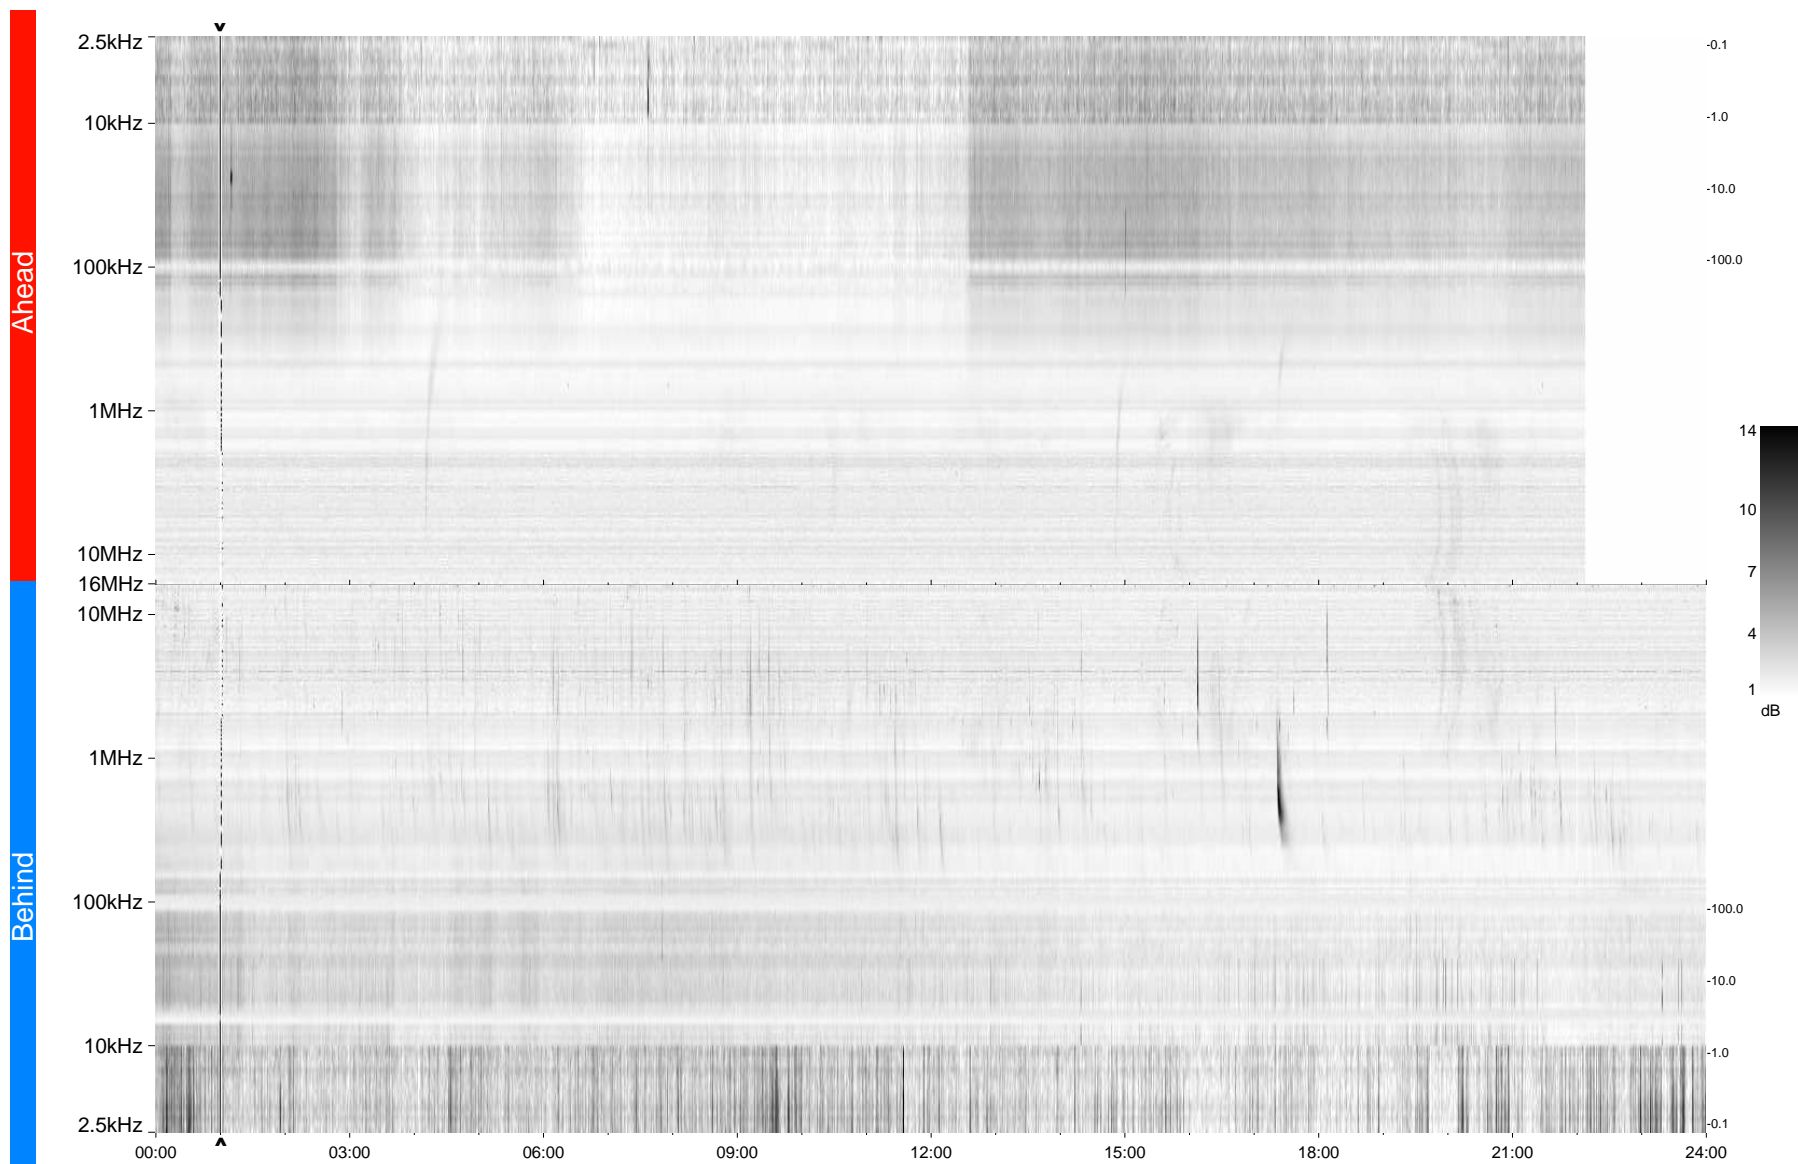

STEREO/WAVES Daily Summary - 21-Feb-2013 (DOY 052)

Ahead source file = swaves_ahead_2013_052_1_05.fin
Ahead PSE Angle = xxx.x

Behind PSE Angle = xxx.x
Behind source file = swaves_behind_2013_052_1_05.fin

Time (UTC)