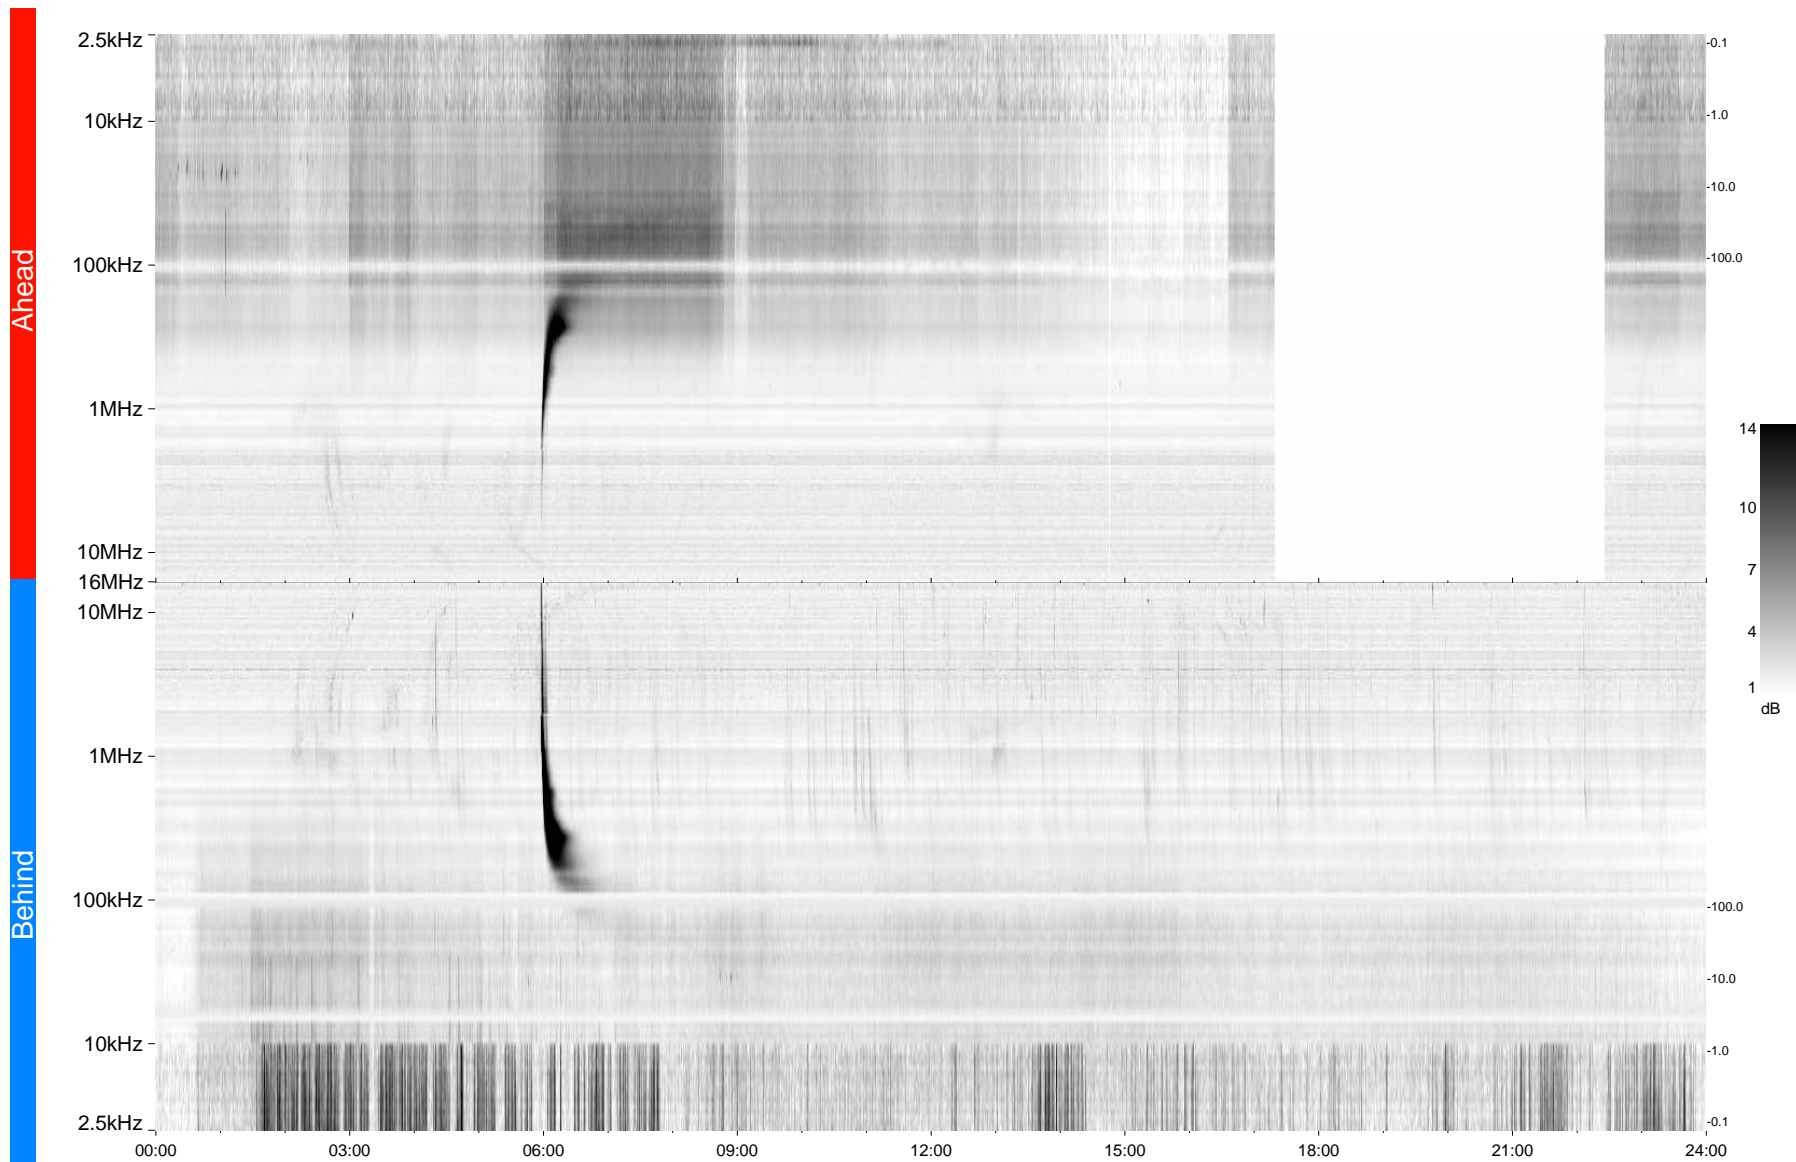

STEREO/WAVES Daily Summary - 20-Feb-2013 (DOY 051)

Ahead source file = swaves_ahead_2013_051_1_05.fin
Ahead PSE Angle = xxx.x

Behind PSE Angle = xxx.x
Behind source file = swaves_behind_2013_051_1_05.fin

Time (UTC)