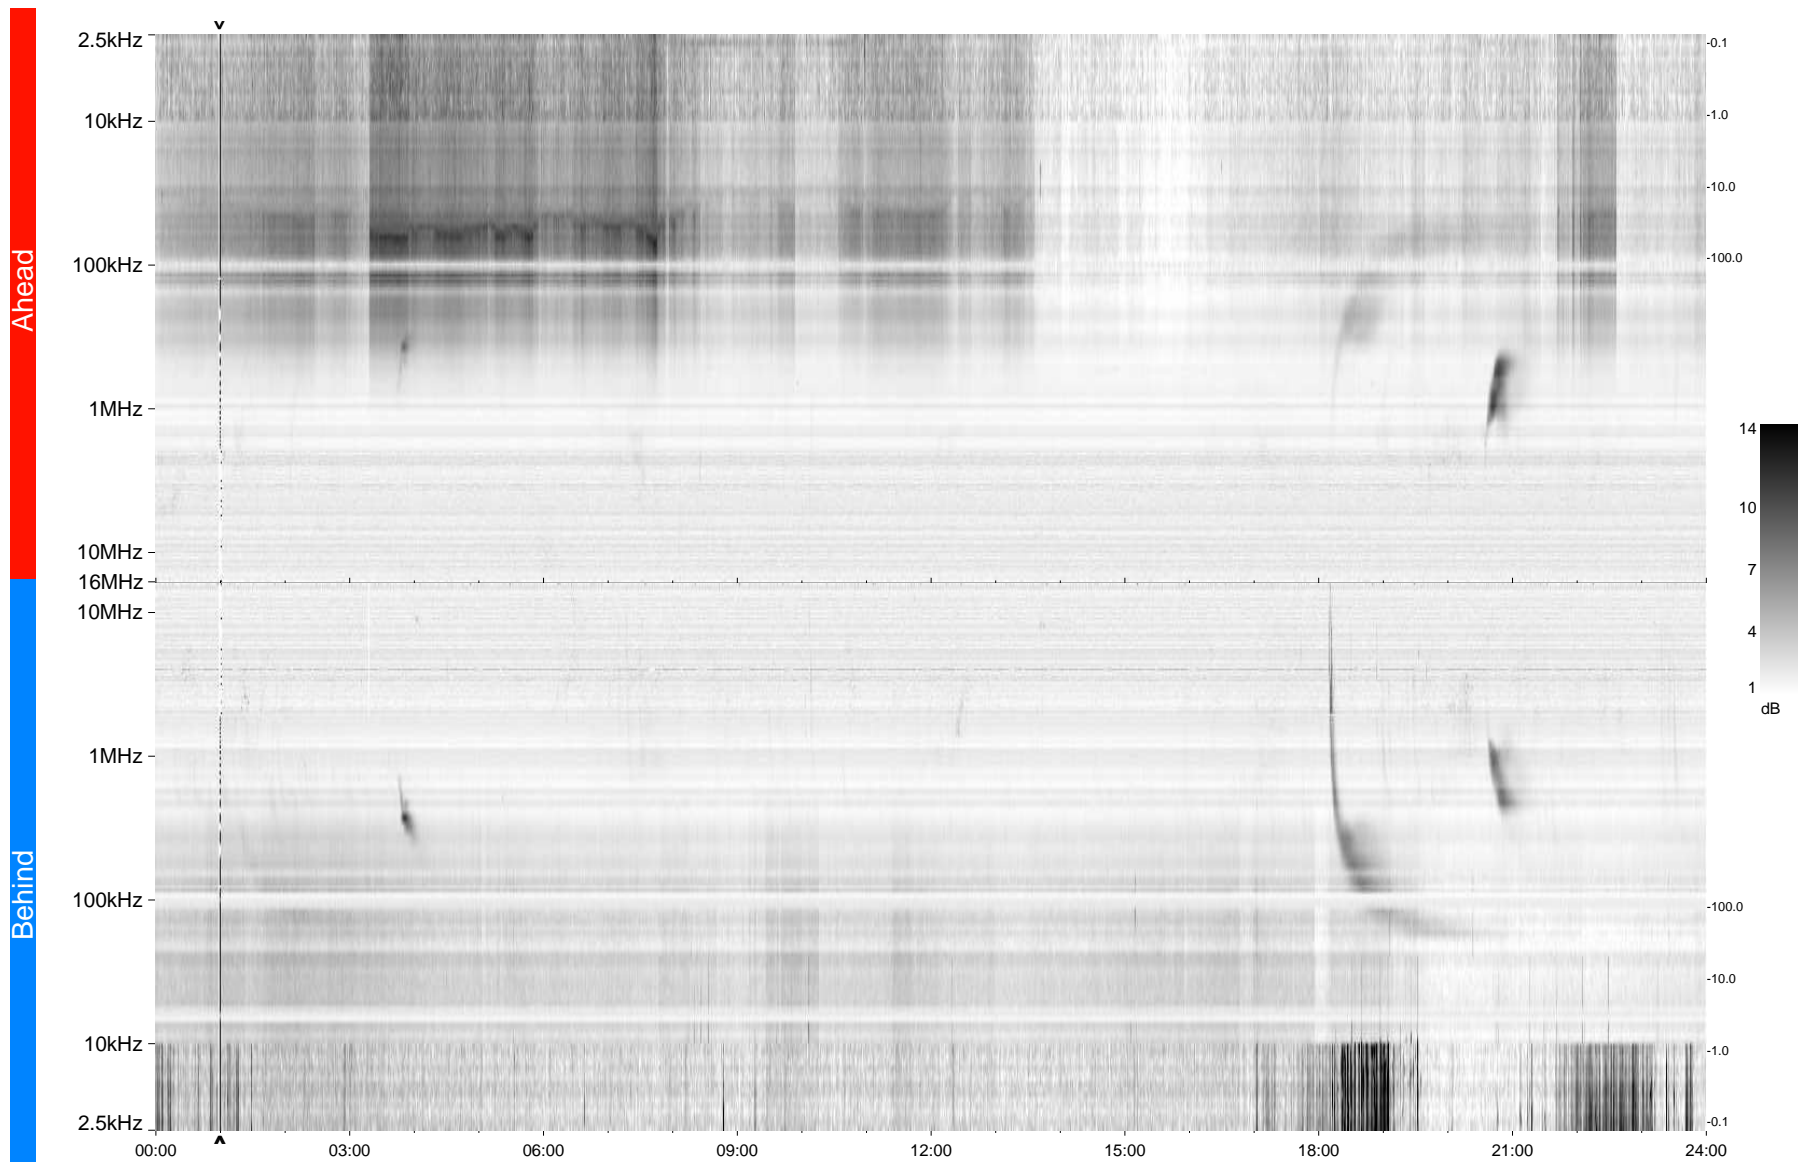

STEREO/WAVES Daily Summary - 19-Feb-2013 (DOY 050)

Ahead source file = swaves_ahead_2013_050_1_05.fin
Ahead PSE Angle = xxx.x

Behind PSE Angle = xxx.x
Behind source file = swaves_behind_2013_050_1_05.fin

Time (UTC)