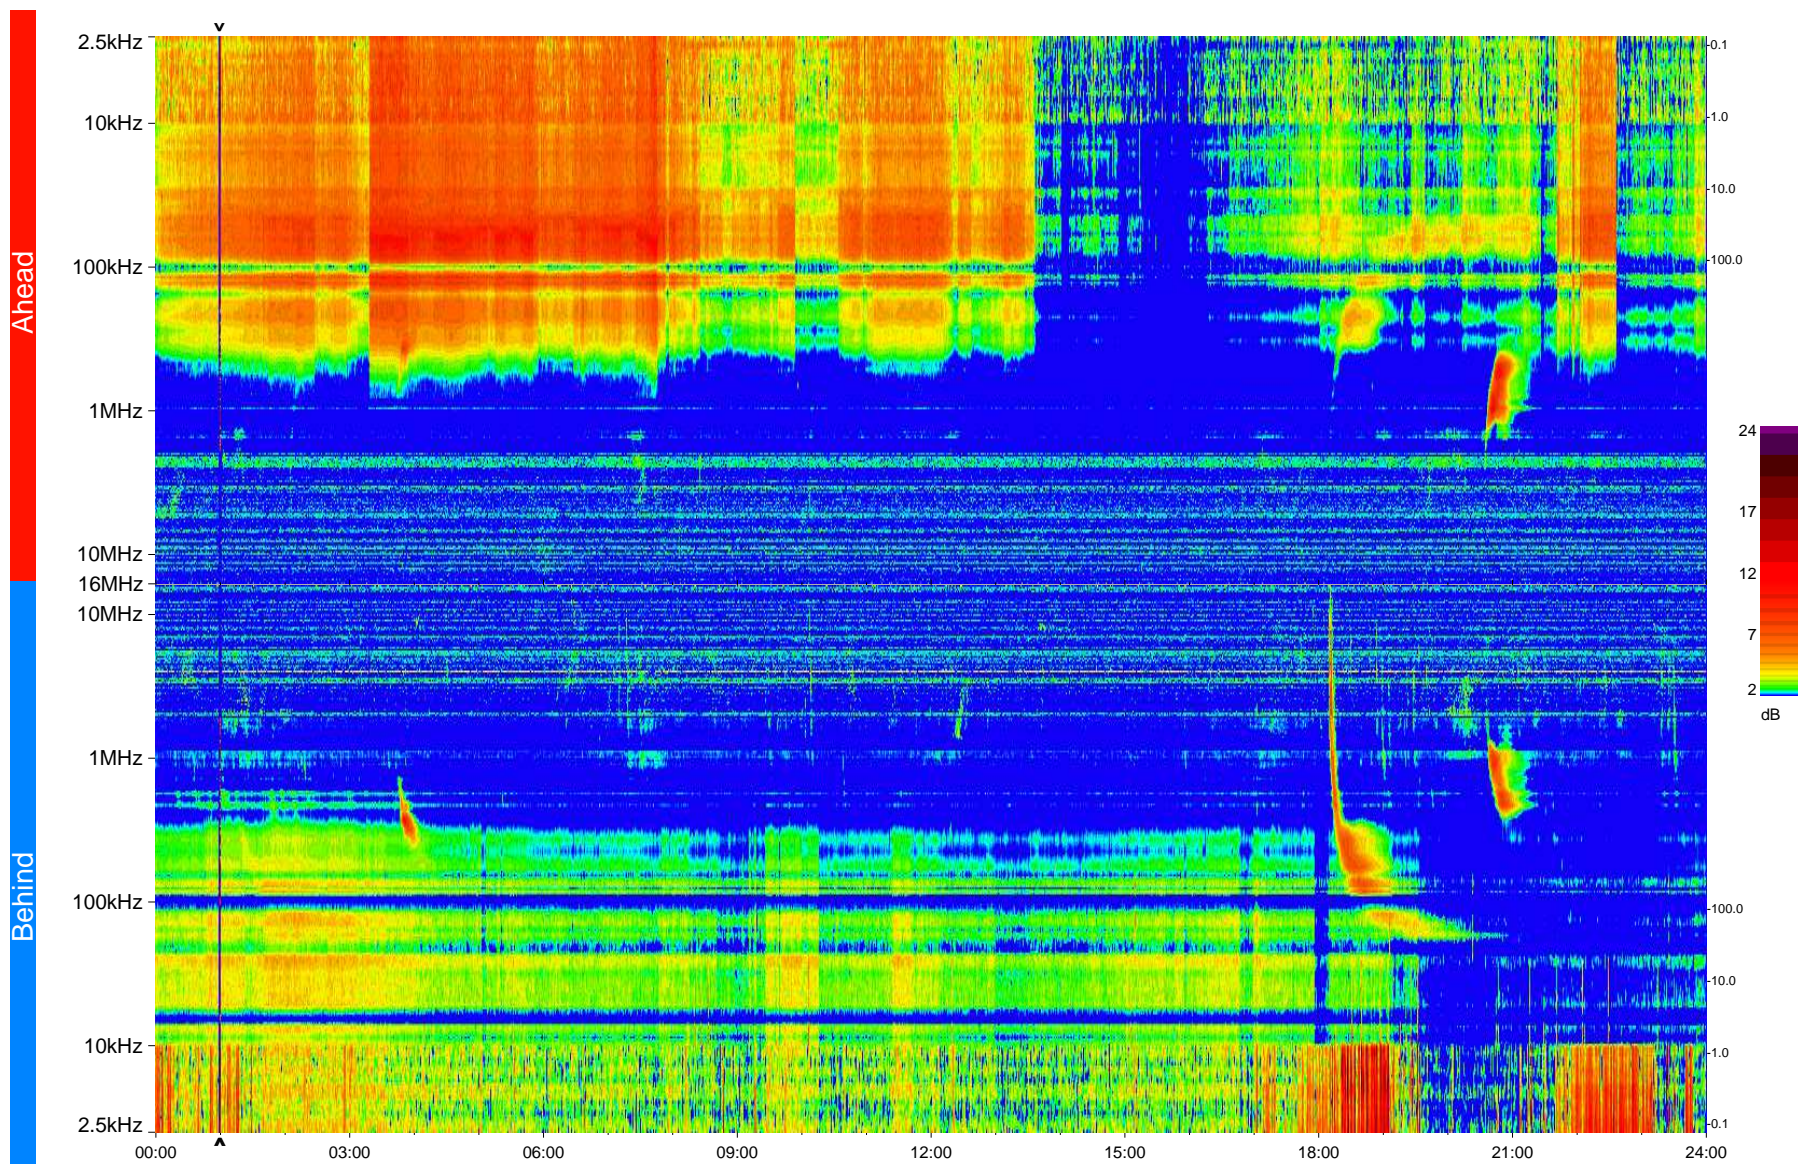

STEREO/WAVES Daily Summary - 19-Feb-2013 (DOY 050)

Ahead source file = swaves_ahead_2013_050_1_05.fin
Ahead PSE Angle = xxx.x

Behind PSE Angle = xxx.x
Behind source file = swaves_behind_2013_050_1_05.fin

Time (UTC)