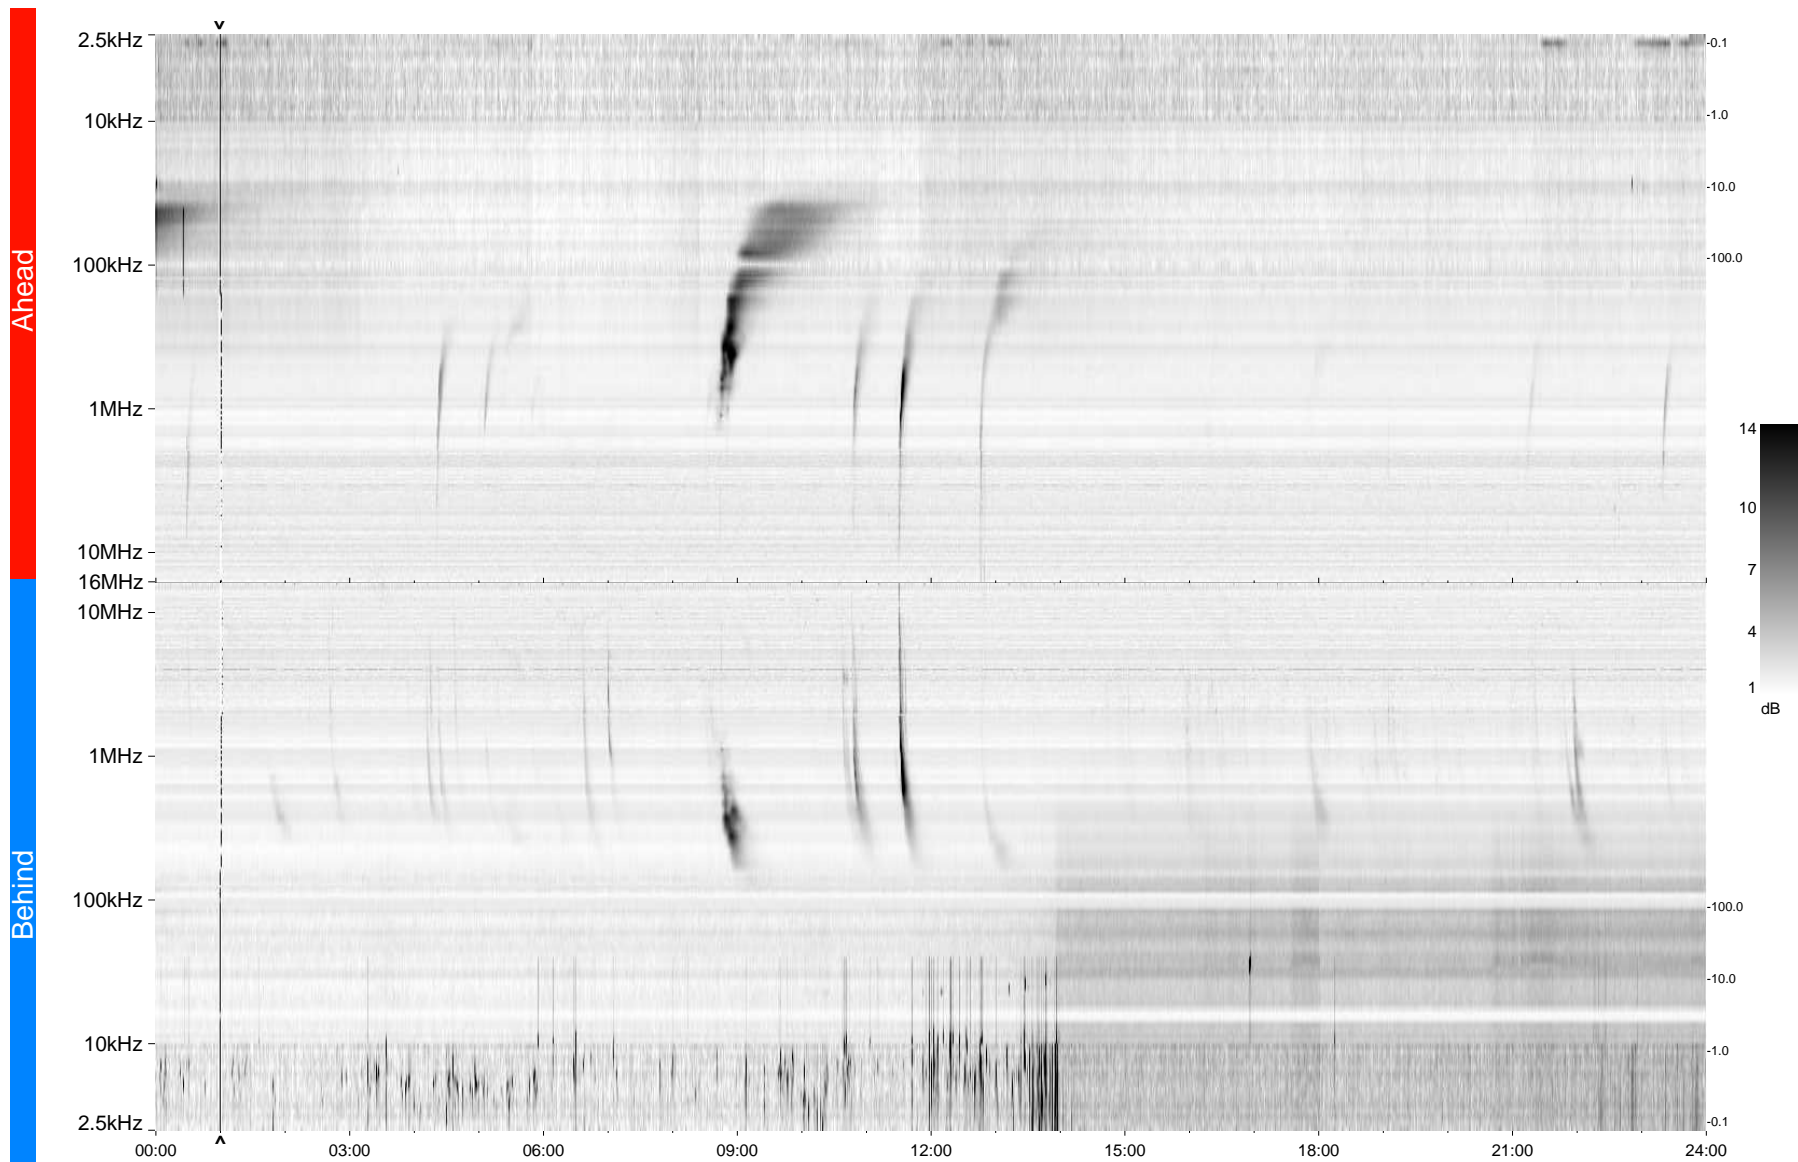

STEREO/WAVES Daily Summary - 17-Feb-2013 (DOY 048)

Ahead source file = swaves_ahead_2013_048_1_05.fin
Ahead PSE Angle = xxx.x

Behind PSE Angle = xxx.x
Behind source file = swaves_behind_2013_048_1_05.fin

Time (UTC)