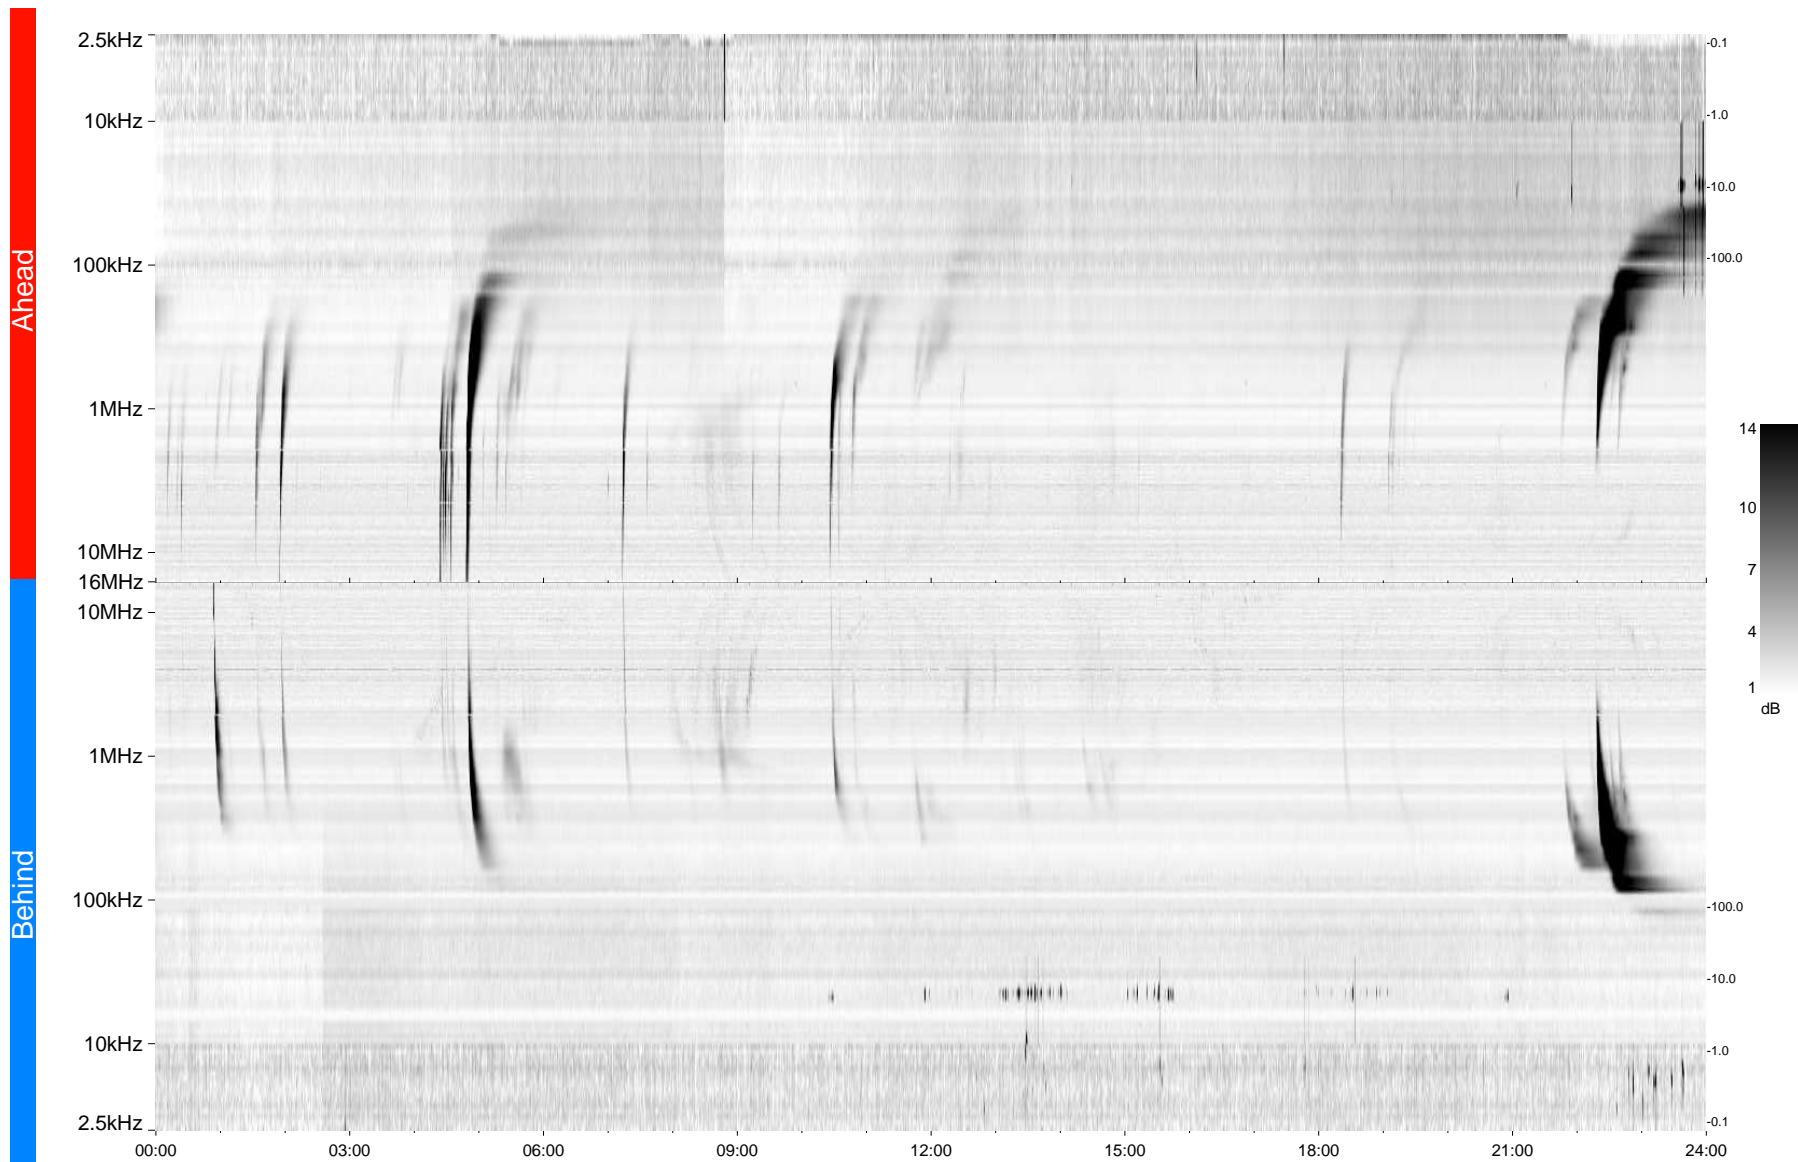

STEREO/WAVES Daily Summary - 16-Feb-2013 (DOY 047)

Ahead source file = swaves_ahead_2013_047_1_05.fin
Ahead PSE Angle = xxx.x

Behind PSE Angle = xxx.x
Behind source file = swaves_behind_2013_047_1_05.fin

Time (UTC)