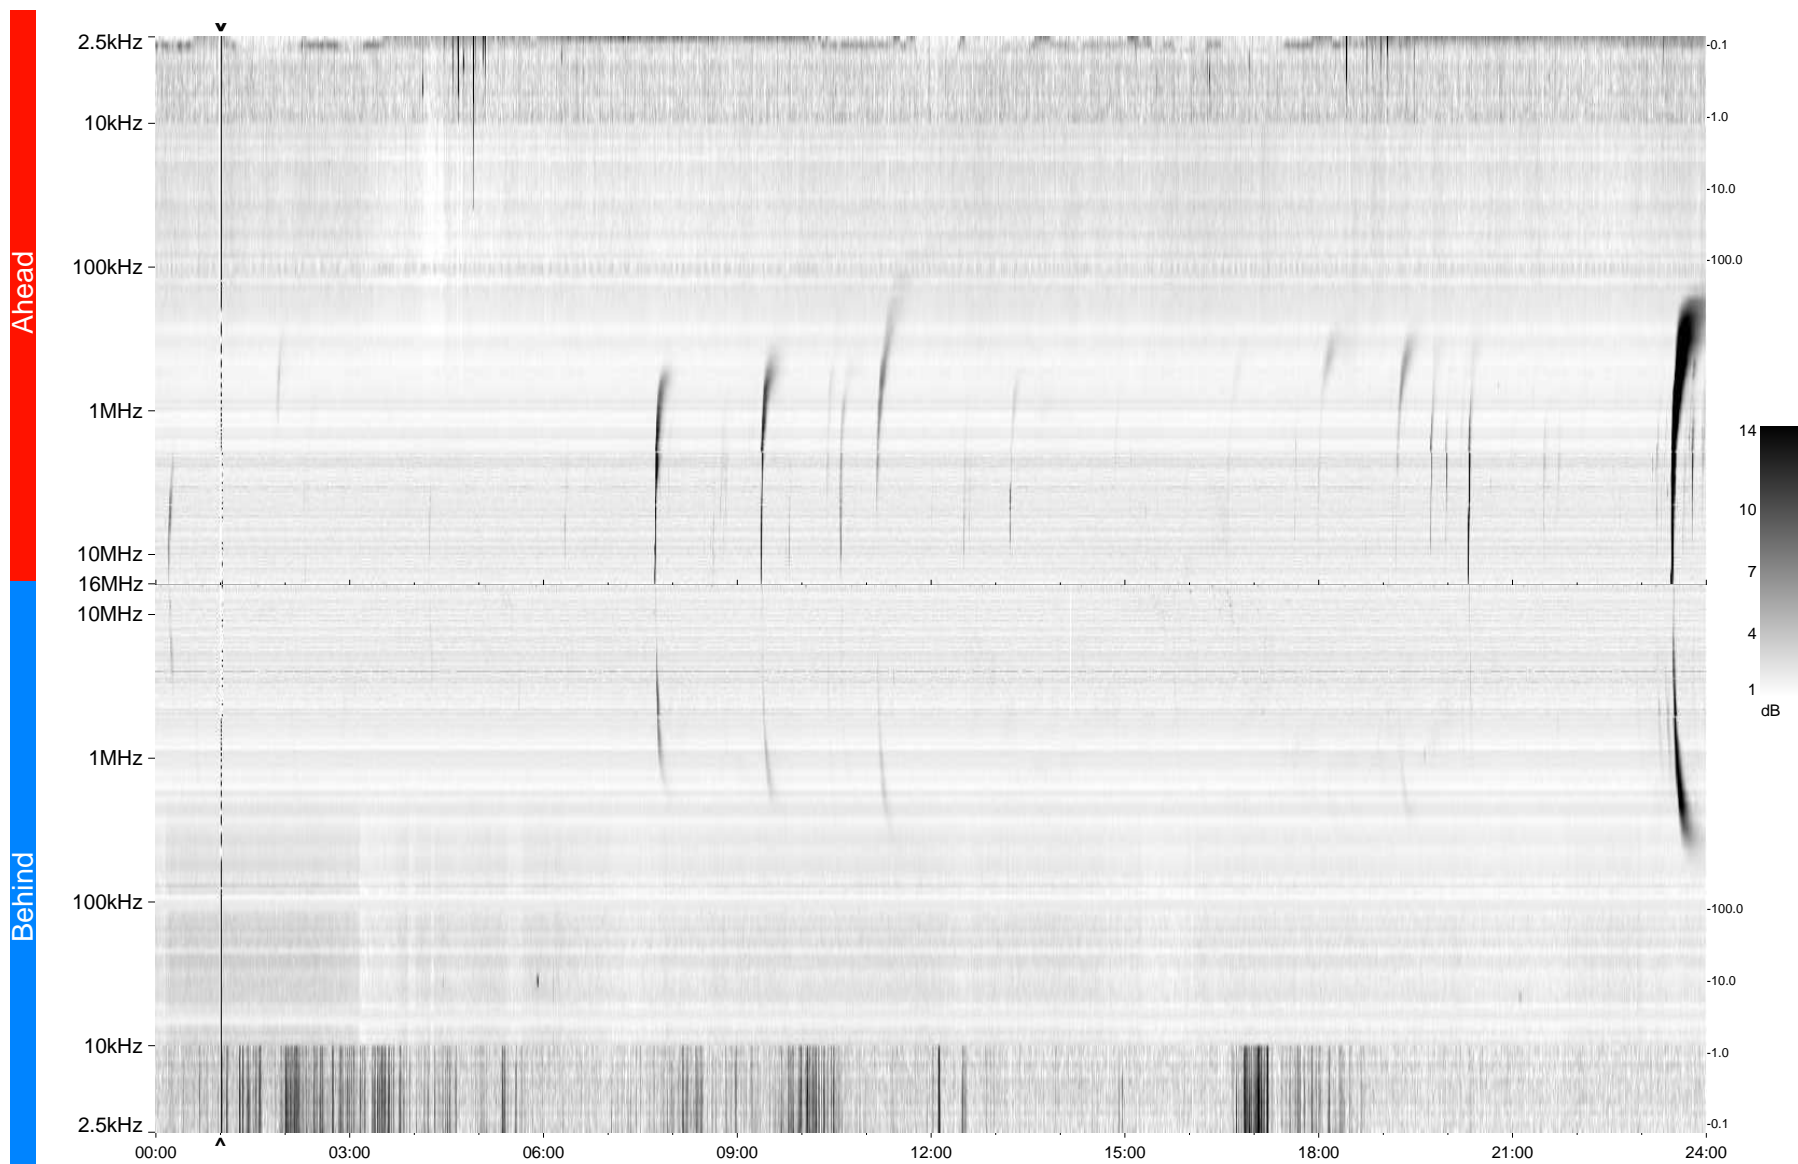

# STEREO/WAVES Daily Summary - 15-Feb-2013 (DOY 046)

Ahead source file = swaves\_ahead\_2013\_046\_1\_05.fin  
Ahead PSE Angle = xxx.x

Behind PSE Angle = xxx.x  
Behind source file = swaves\_behind\_2013\_046\_1\_05.fin

Time (UTC)