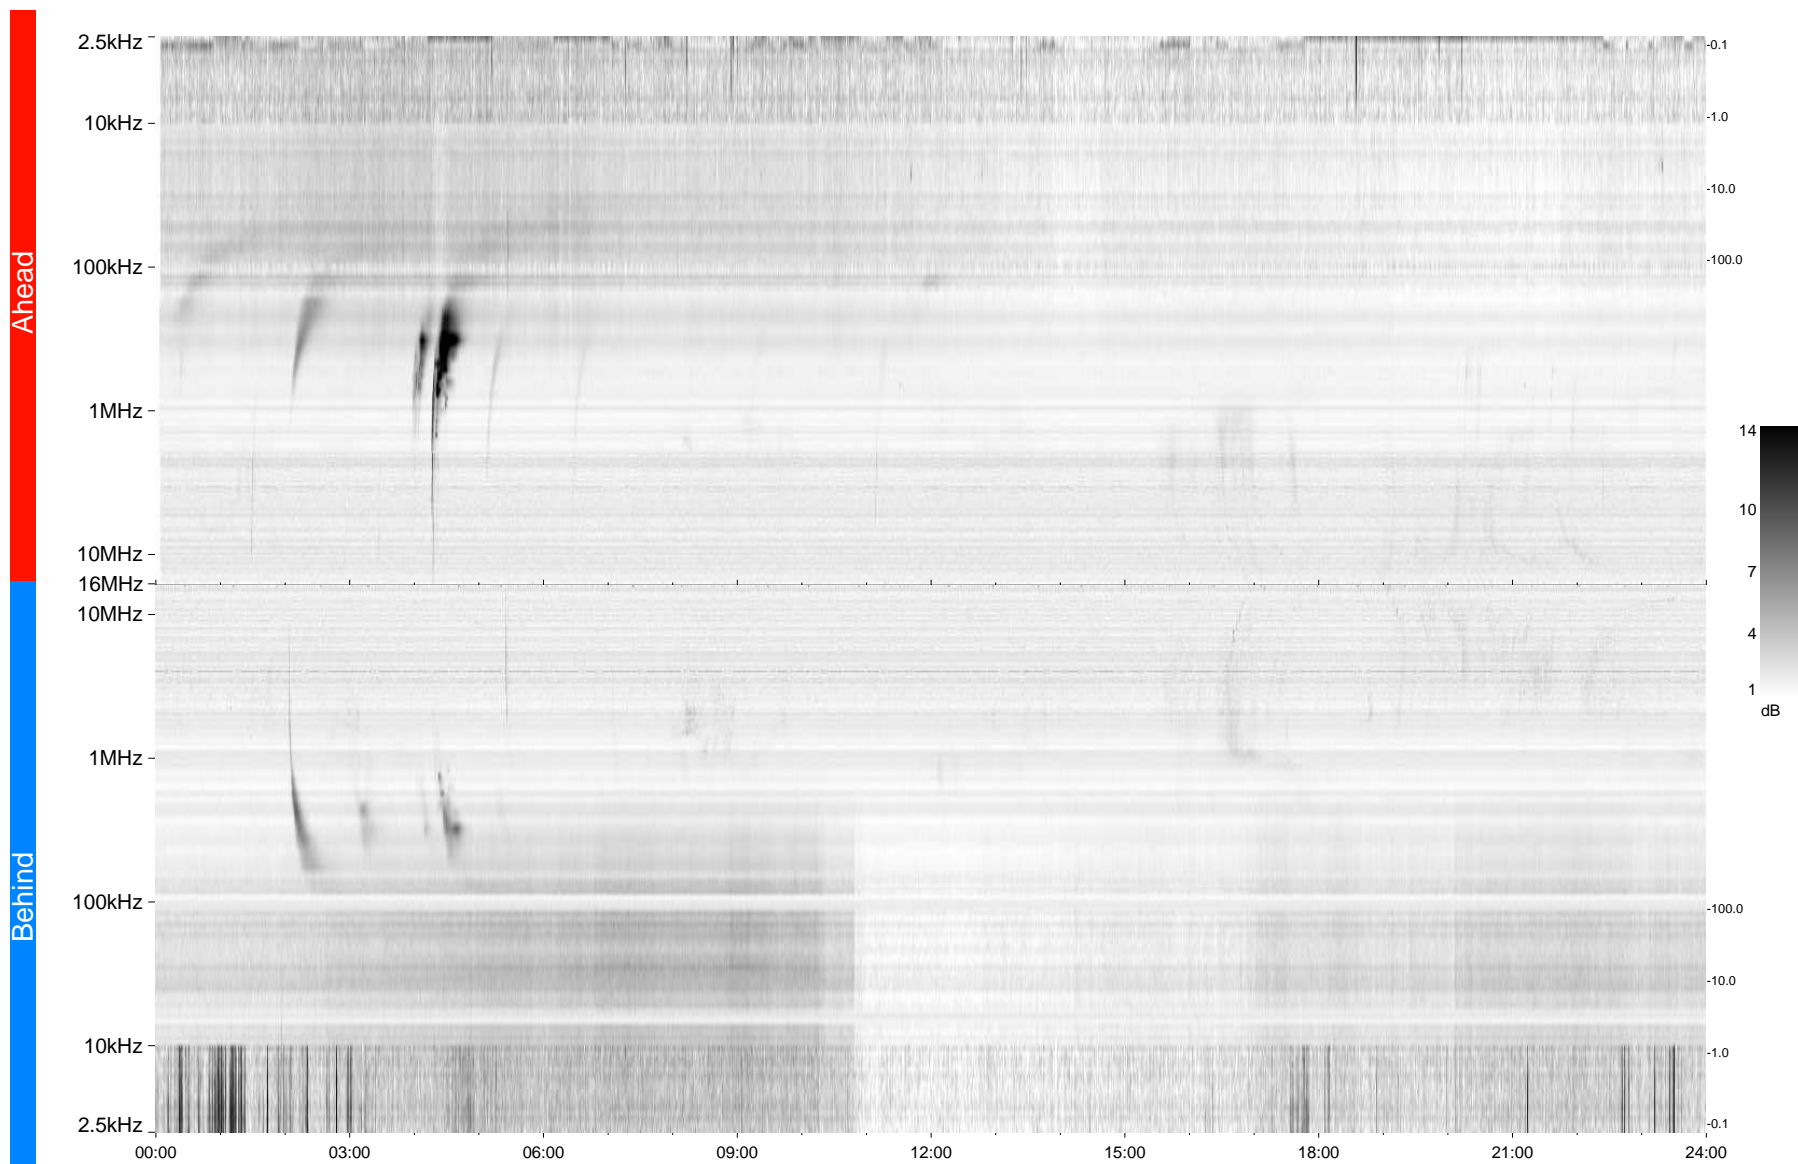

STEREO/WAVES Daily Summary - 14-Feb-2013 (DOY 045)

Ahead source file = swaves_ahead_2013_045_1_05.fin
Ahead PSE Angle = xxx.x

Behind PSE Angle = xxx.x
Behind source file = swaves_behind_2013_045_1_05.fin

Time (UTC)