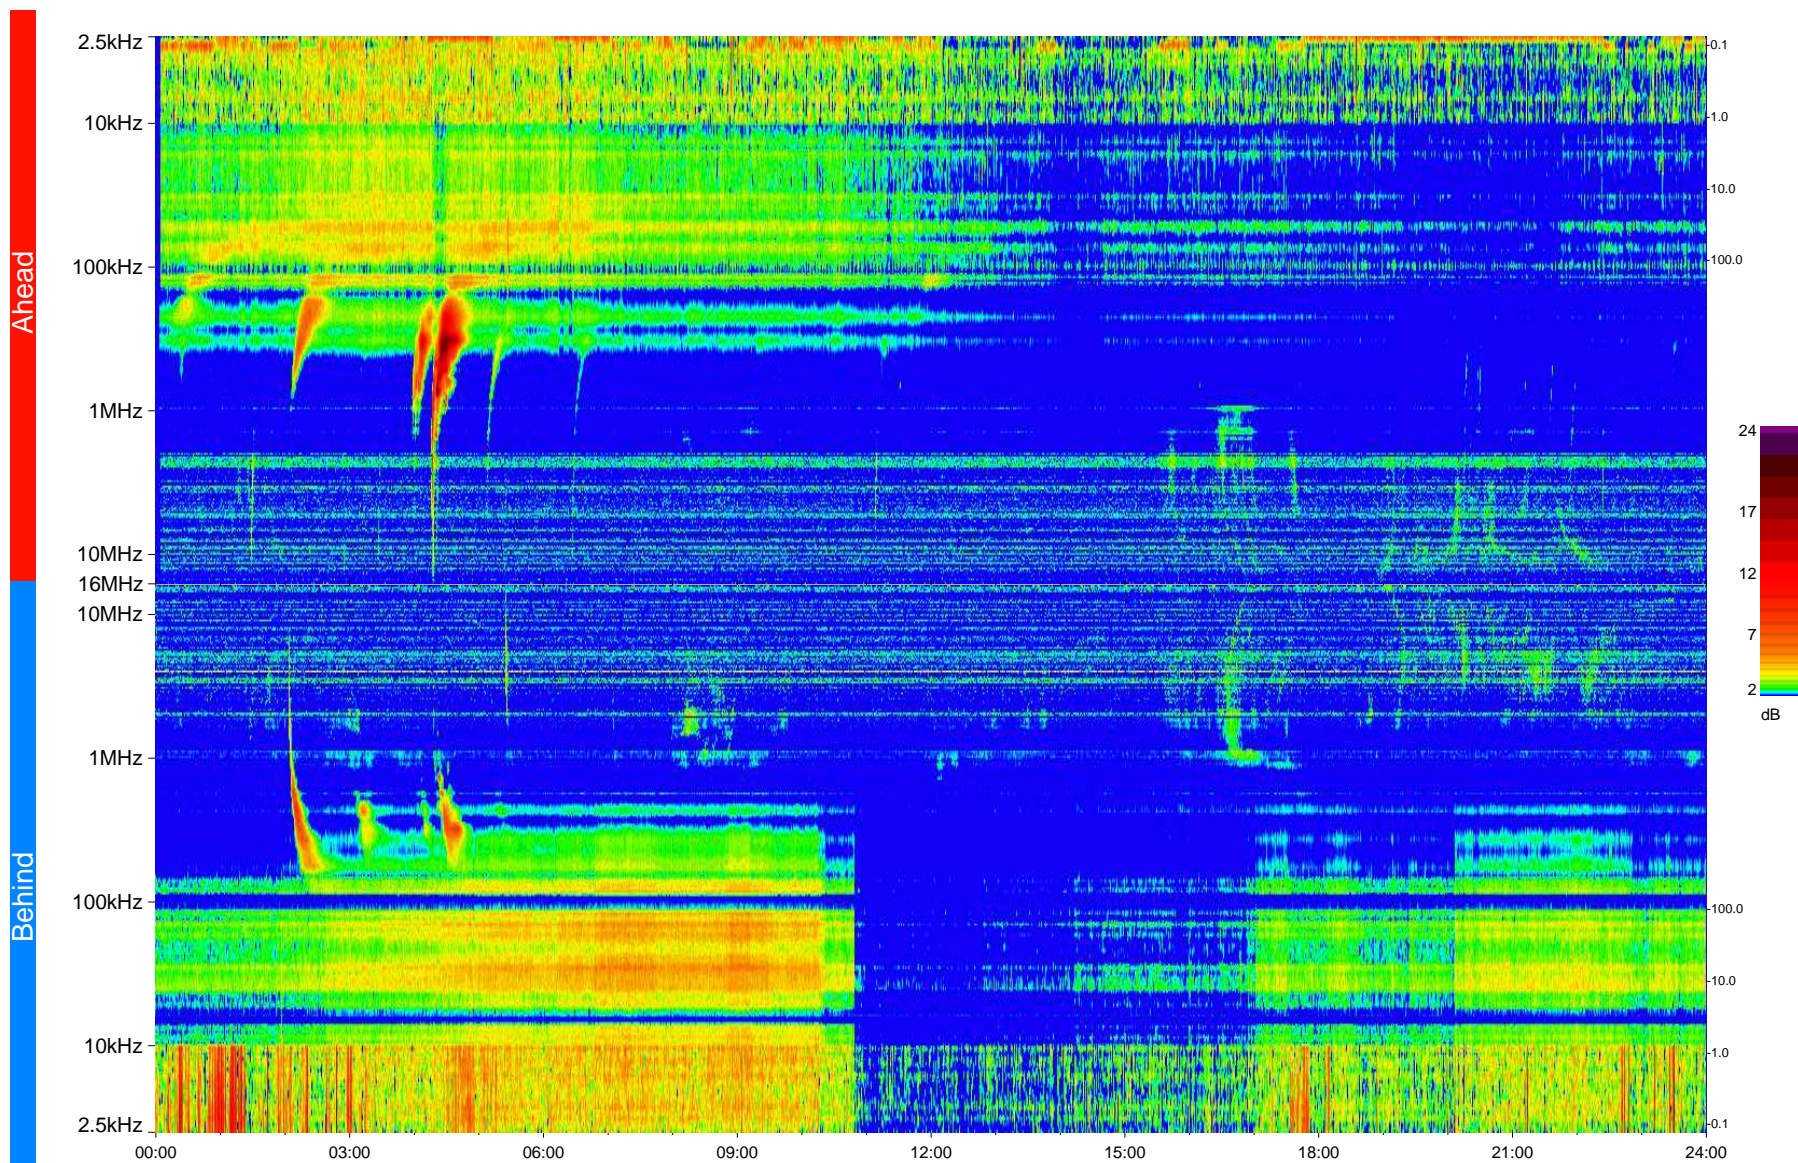

STEREO/WAVES Daily Summary - 14-Feb-2013 (DOY 045)

Ahead source file = swaves_ahead_2013_045_1_05.fin
Ahead PSE Angle = xxx.x

Behind PSE Angle = xxx.x
Behind source file = swaves_behind_2013_045_1_05.fin

Time (UTC)