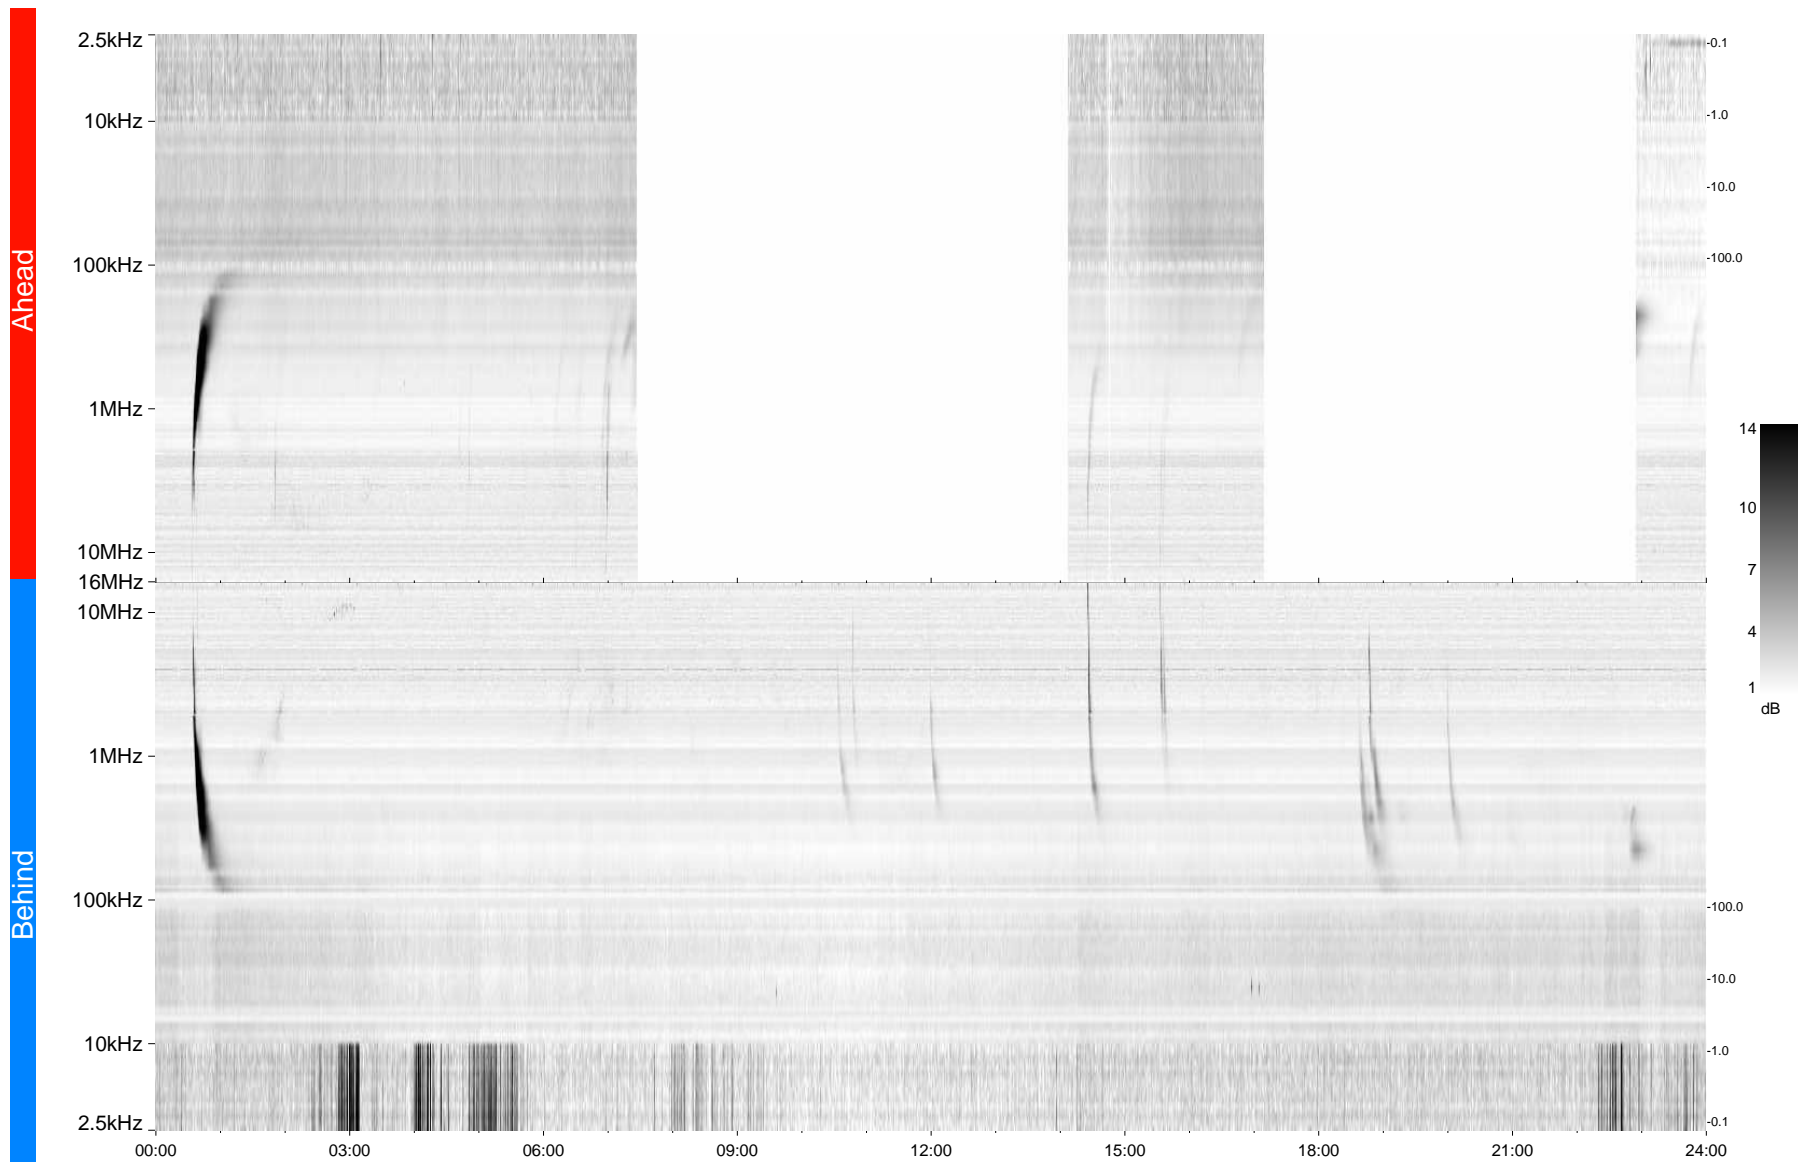

STEREO/WAVES Daily Summary - 12-Feb-2013 (DOY 043)

Ahead source file = swaves_ahead_2013_043_1_06.fin
Ahead PSE Angle = xxx.x

Behind PSE Angle = xxx.x
Behind source file = swaves_behind_2013_043_1_05.fin

Time (UTC)