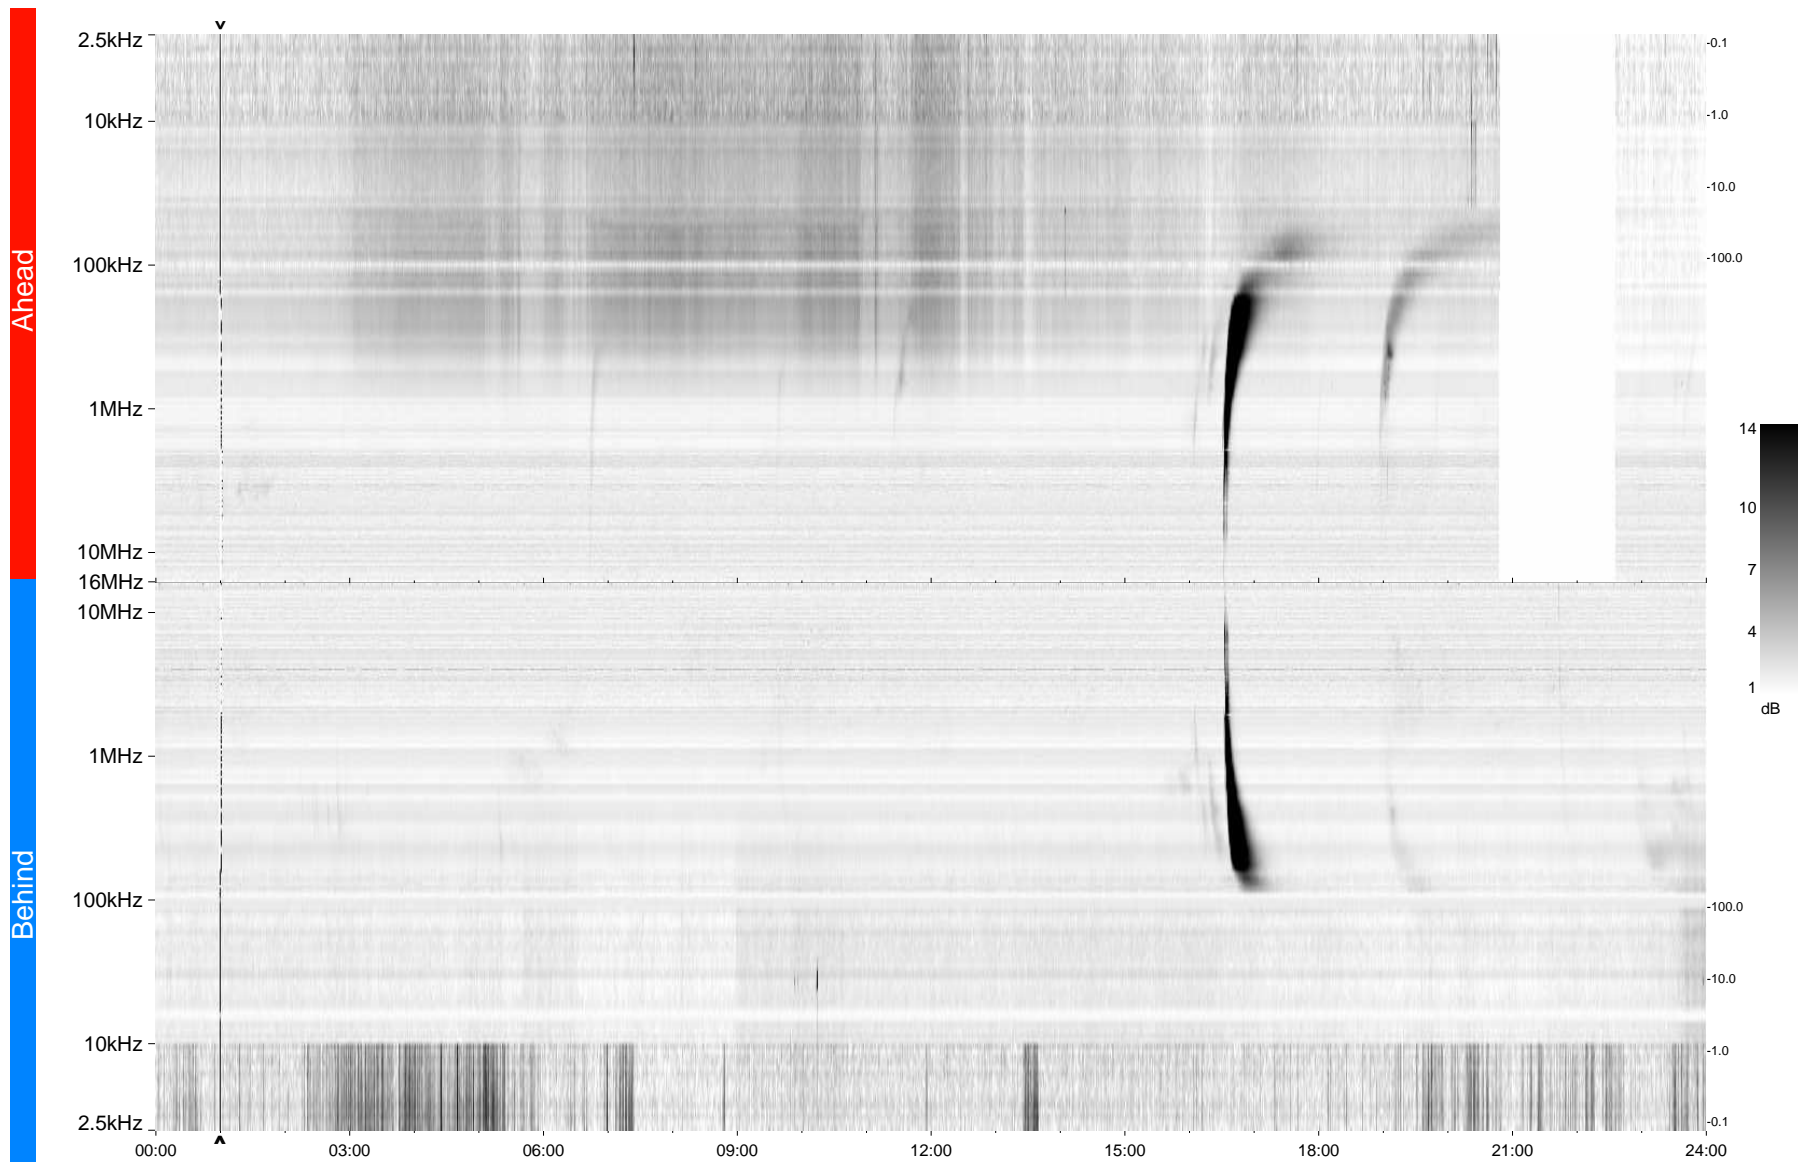

STEREO/WAVES Daily Summary - 11-Feb-2013 (DOY 042)

Ahead source file = swaves_ahead_2013_042_1_06.fin
Ahead PSE Angle = xxx.x

Behind PSE Angle = xxx.x
Behind source file = swaves_behind_2013_042_1_05.fin

Time (UTC)