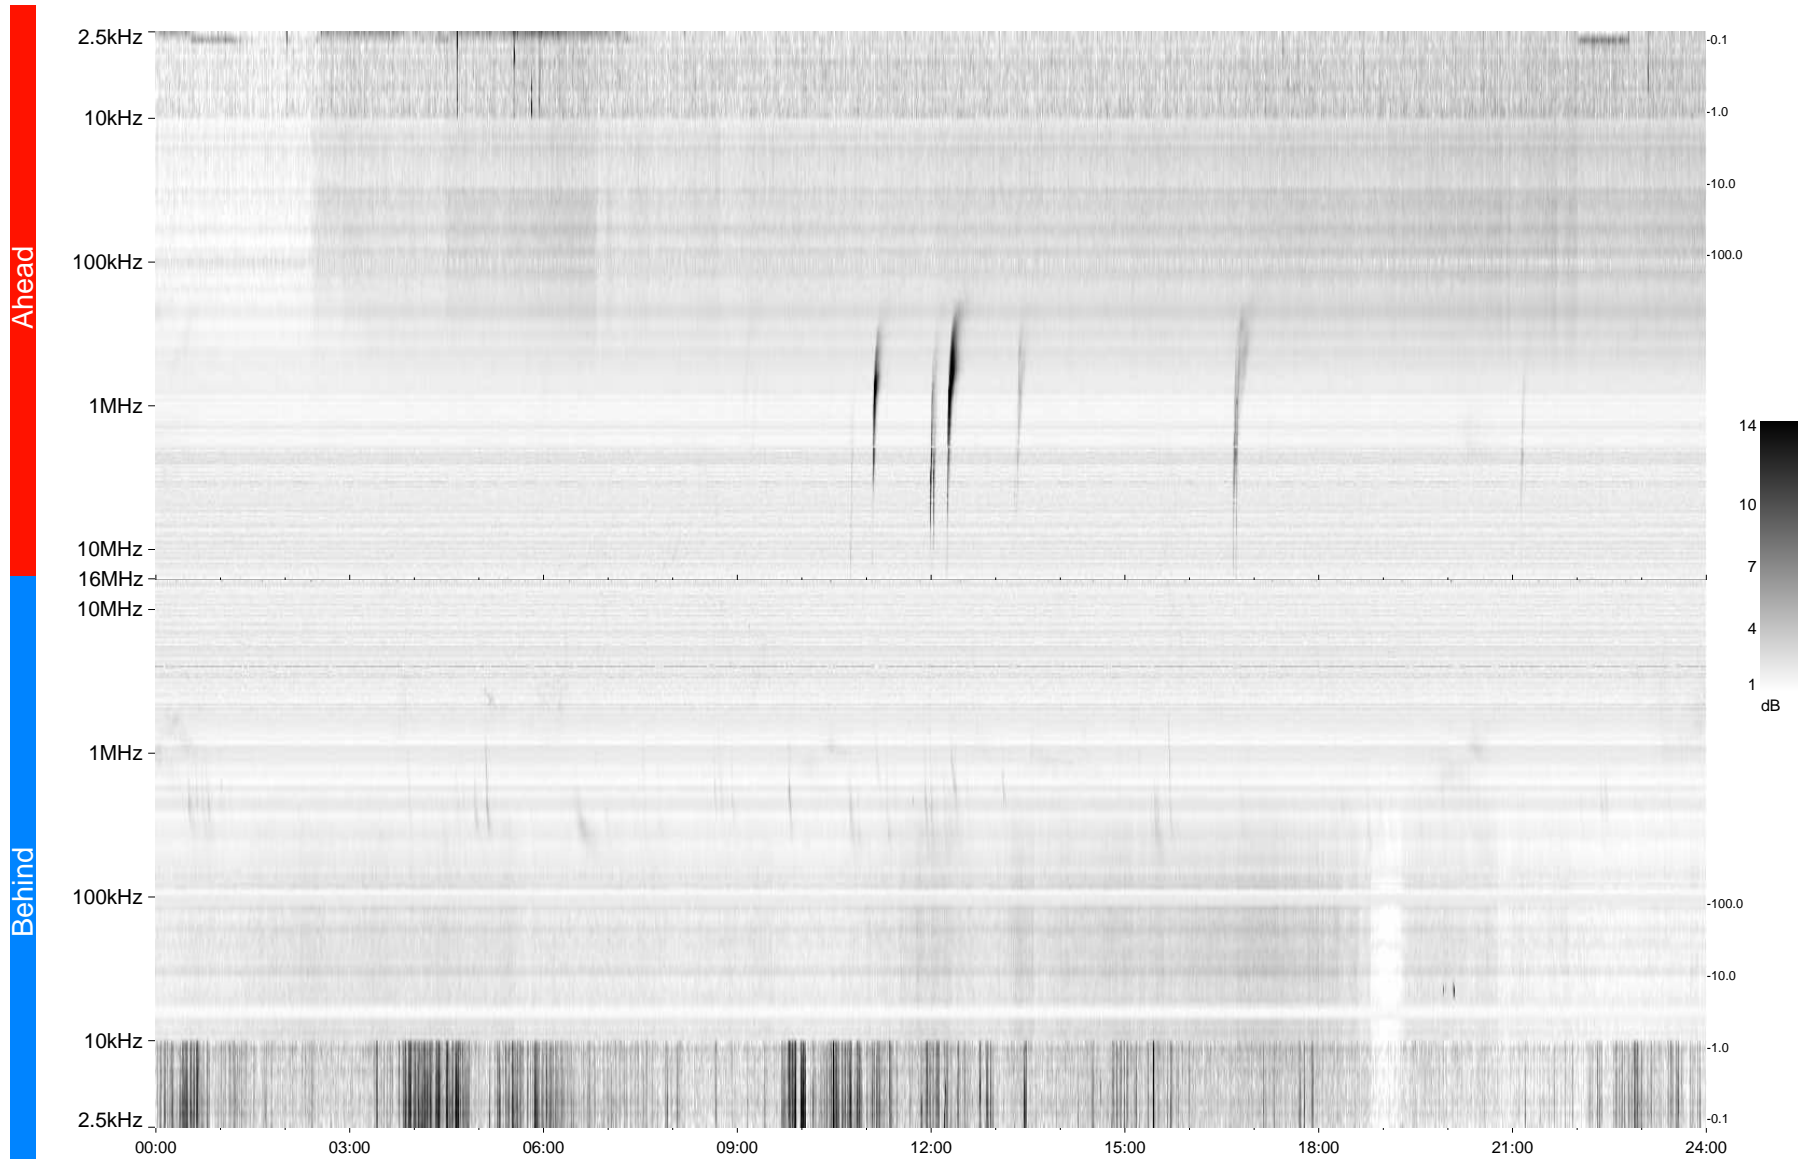

STEREO/WAVES Daily Summary - 10-Feb-2013 (DOY 041)

Ahead source file = swaves_ahead_2013_041_1_06.fin
Ahead PSE Angle = xxx.x

Behind PSE Angle = xxx.x
Behind source file = swaves_behind_2013_041_1_05.fin

Time (UTC)