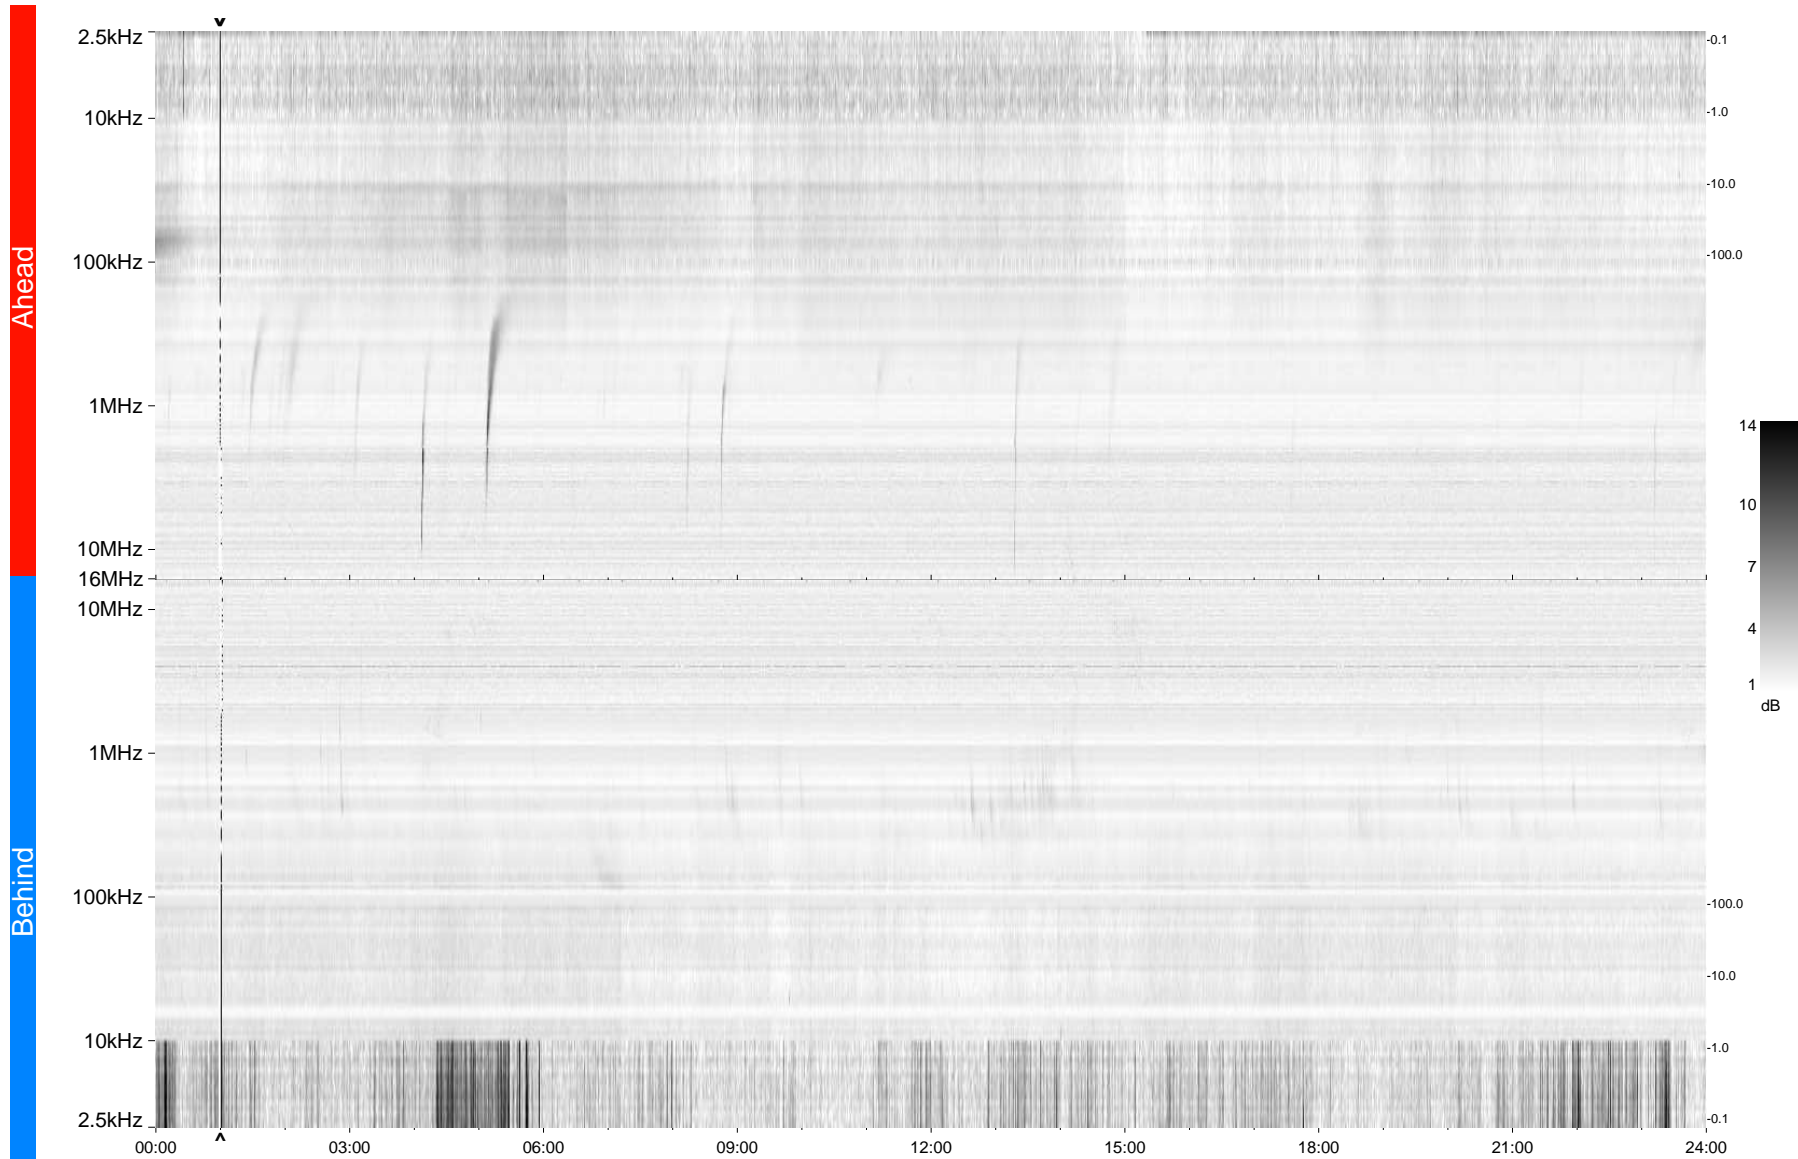

STEREO/WAVES Daily Summary - 09-Feb-2013 (DOY 040)

Ahead source file = swaves_ahead_2013_040_1_06.fin
Ahead PSE Angle = xxx.x

Behind PSE Angle = xxx.x
Behind source file = swaves_behind_2013_040_1_05.fin

Time (UTC)