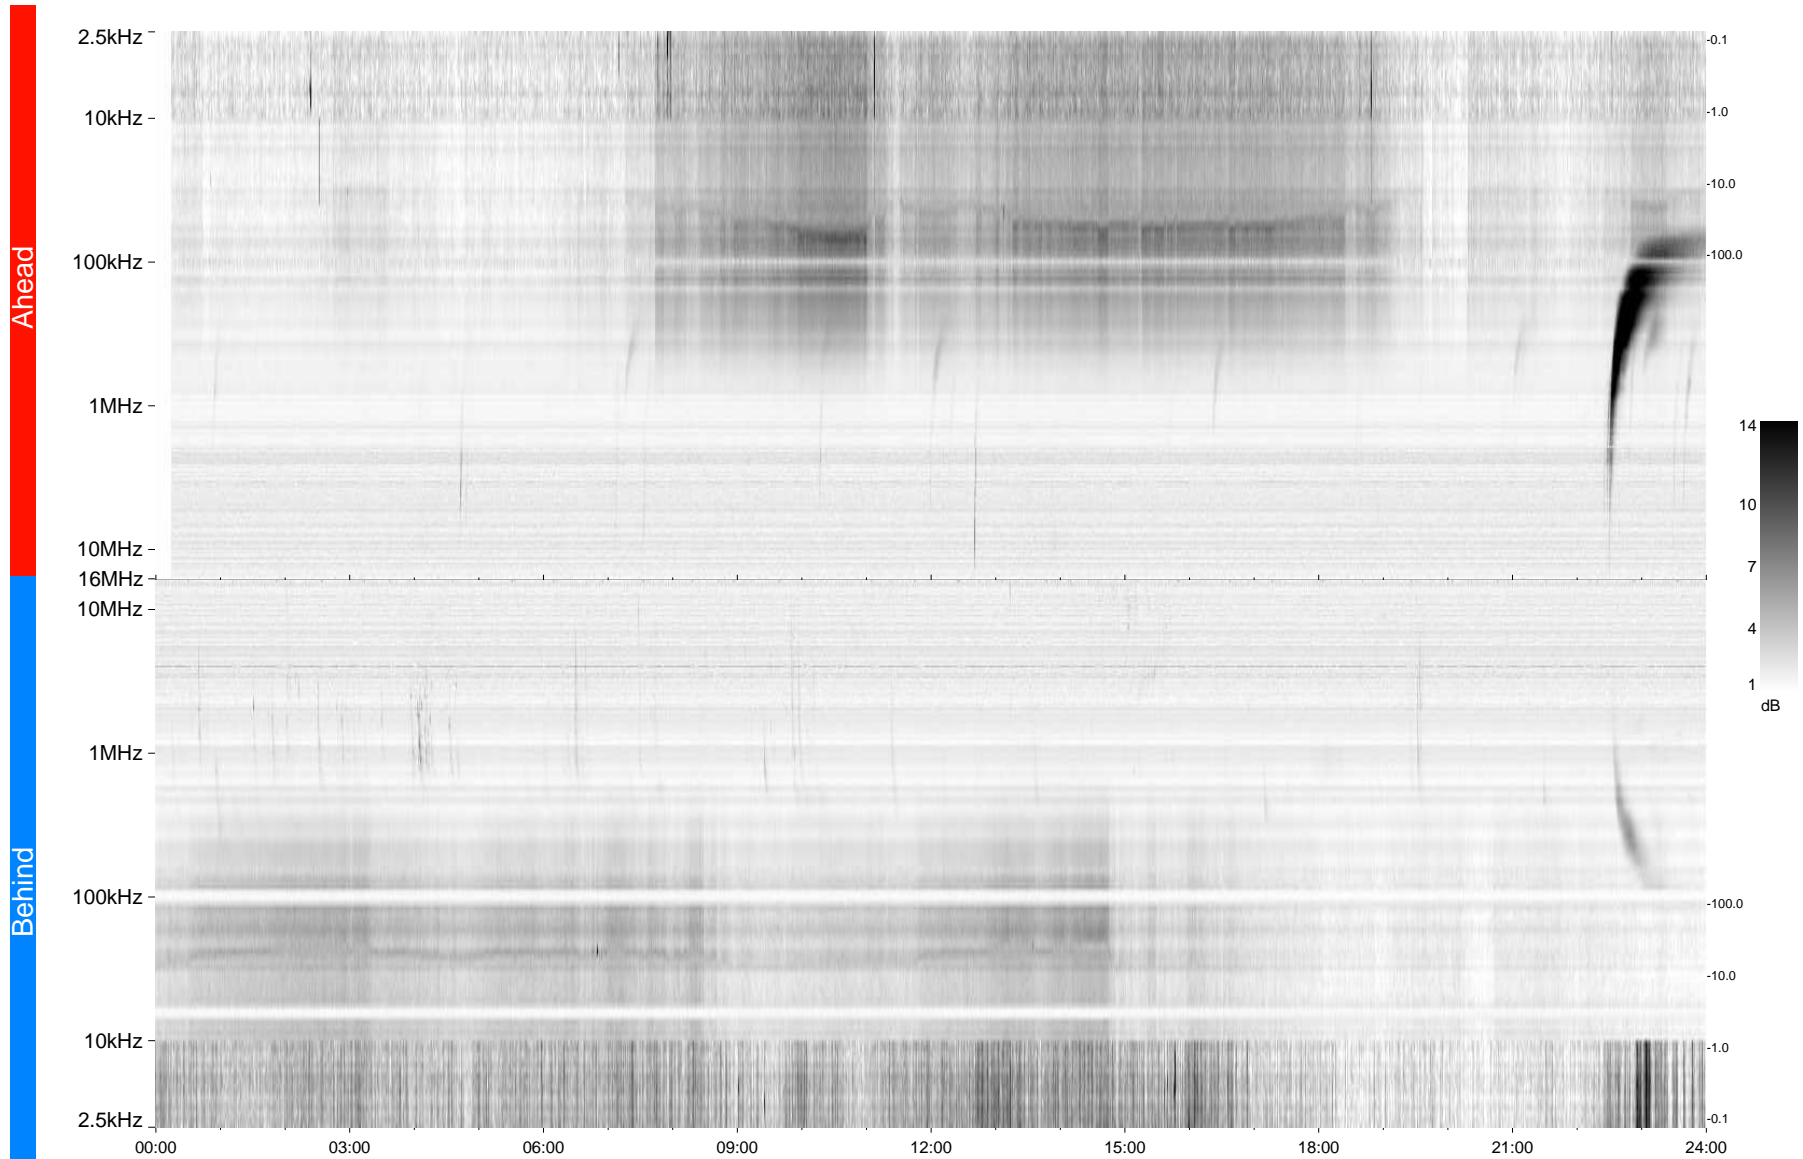

STEREO/WAVES Daily Summary - 08-Feb-2013 (DOY 039)

Ahead source file = swaves_ahead_2013_039_1_05.fin
Ahead PSE Angle = xxx.x

Behind PSE Angle = xxx.x
Behind source file = swaves_behind_2013_039_1_05.fin

Time (UTC)