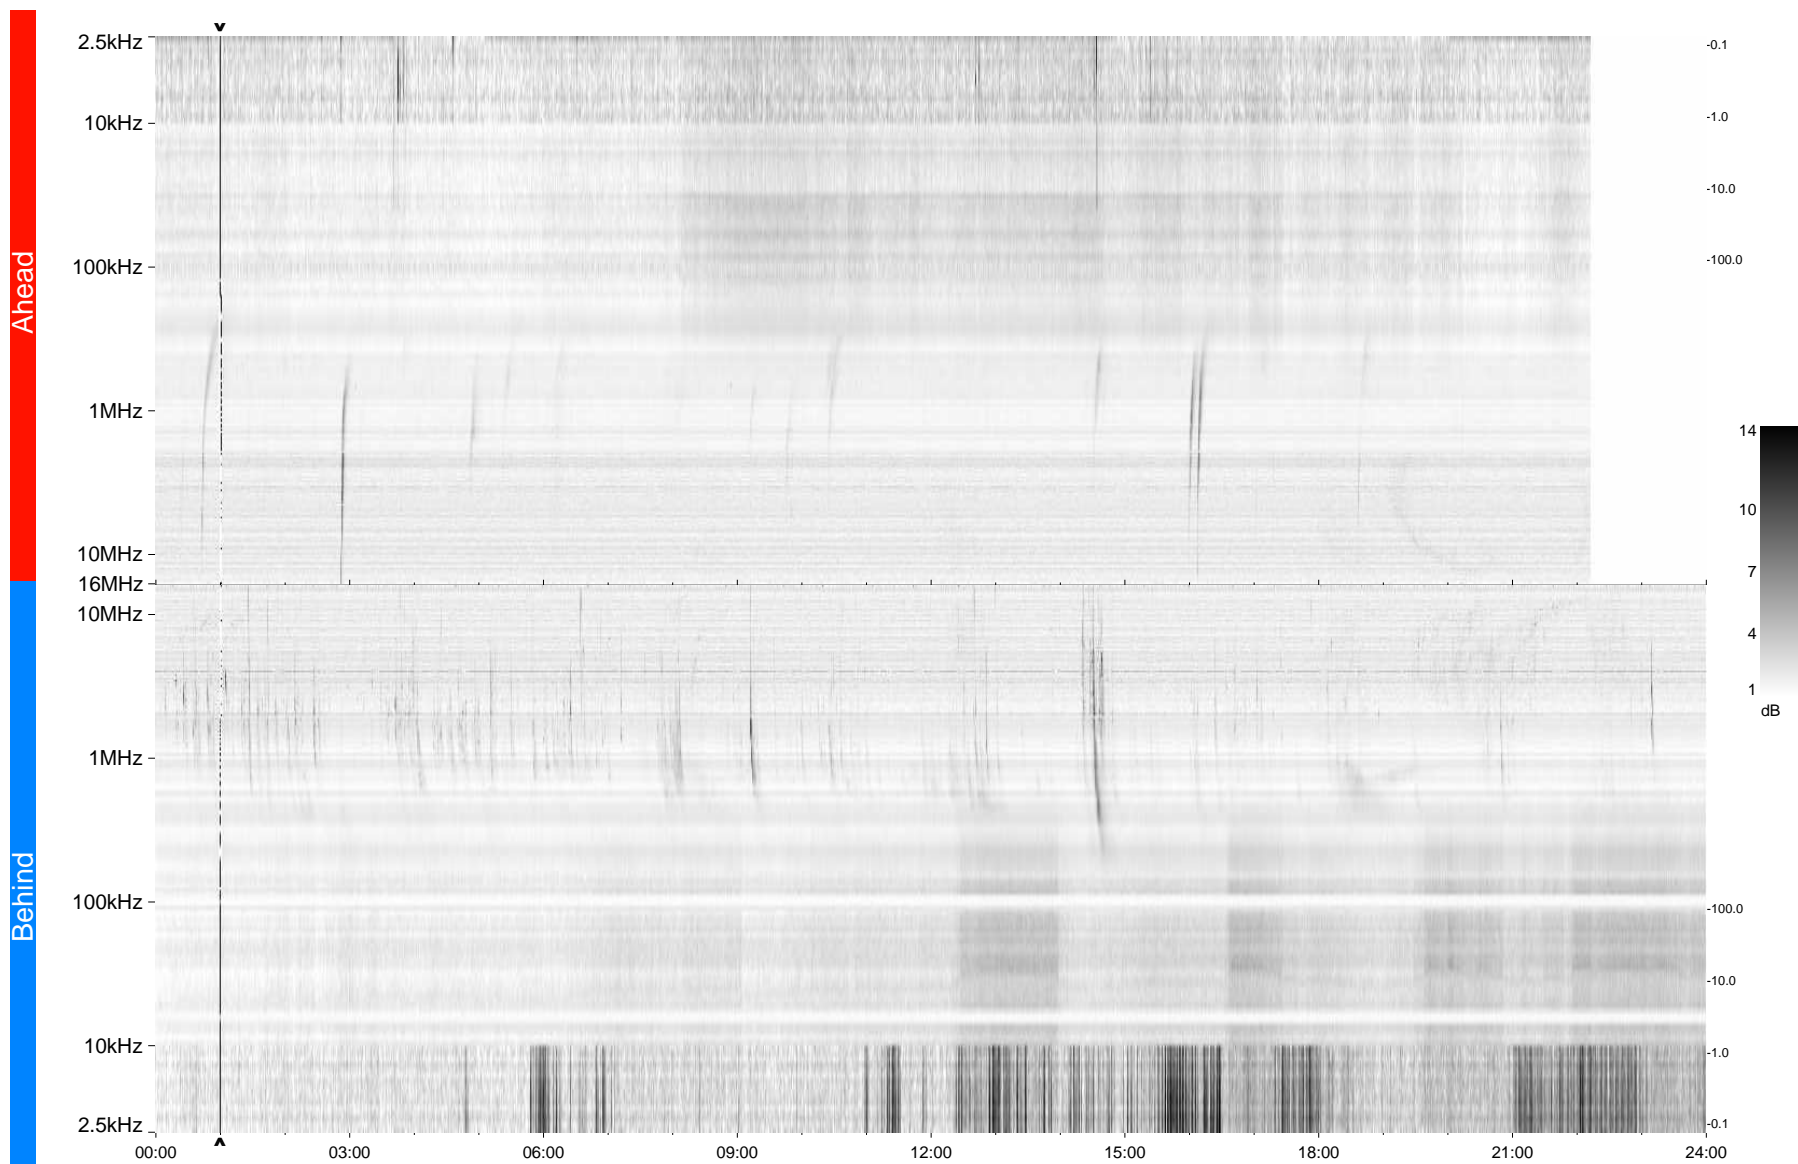

STEREO/WAVES Daily Summary - 07-Feb-2013 (DOY 038)

Ahead source file = swaves_ahead_2013_038_1_04.fin
Ahead PSE Angle = xxx.x

Behind PSE Angle = xxx.x
Behind source file = swaves_behind_2013_038_1_04.fin

Time (UTC)