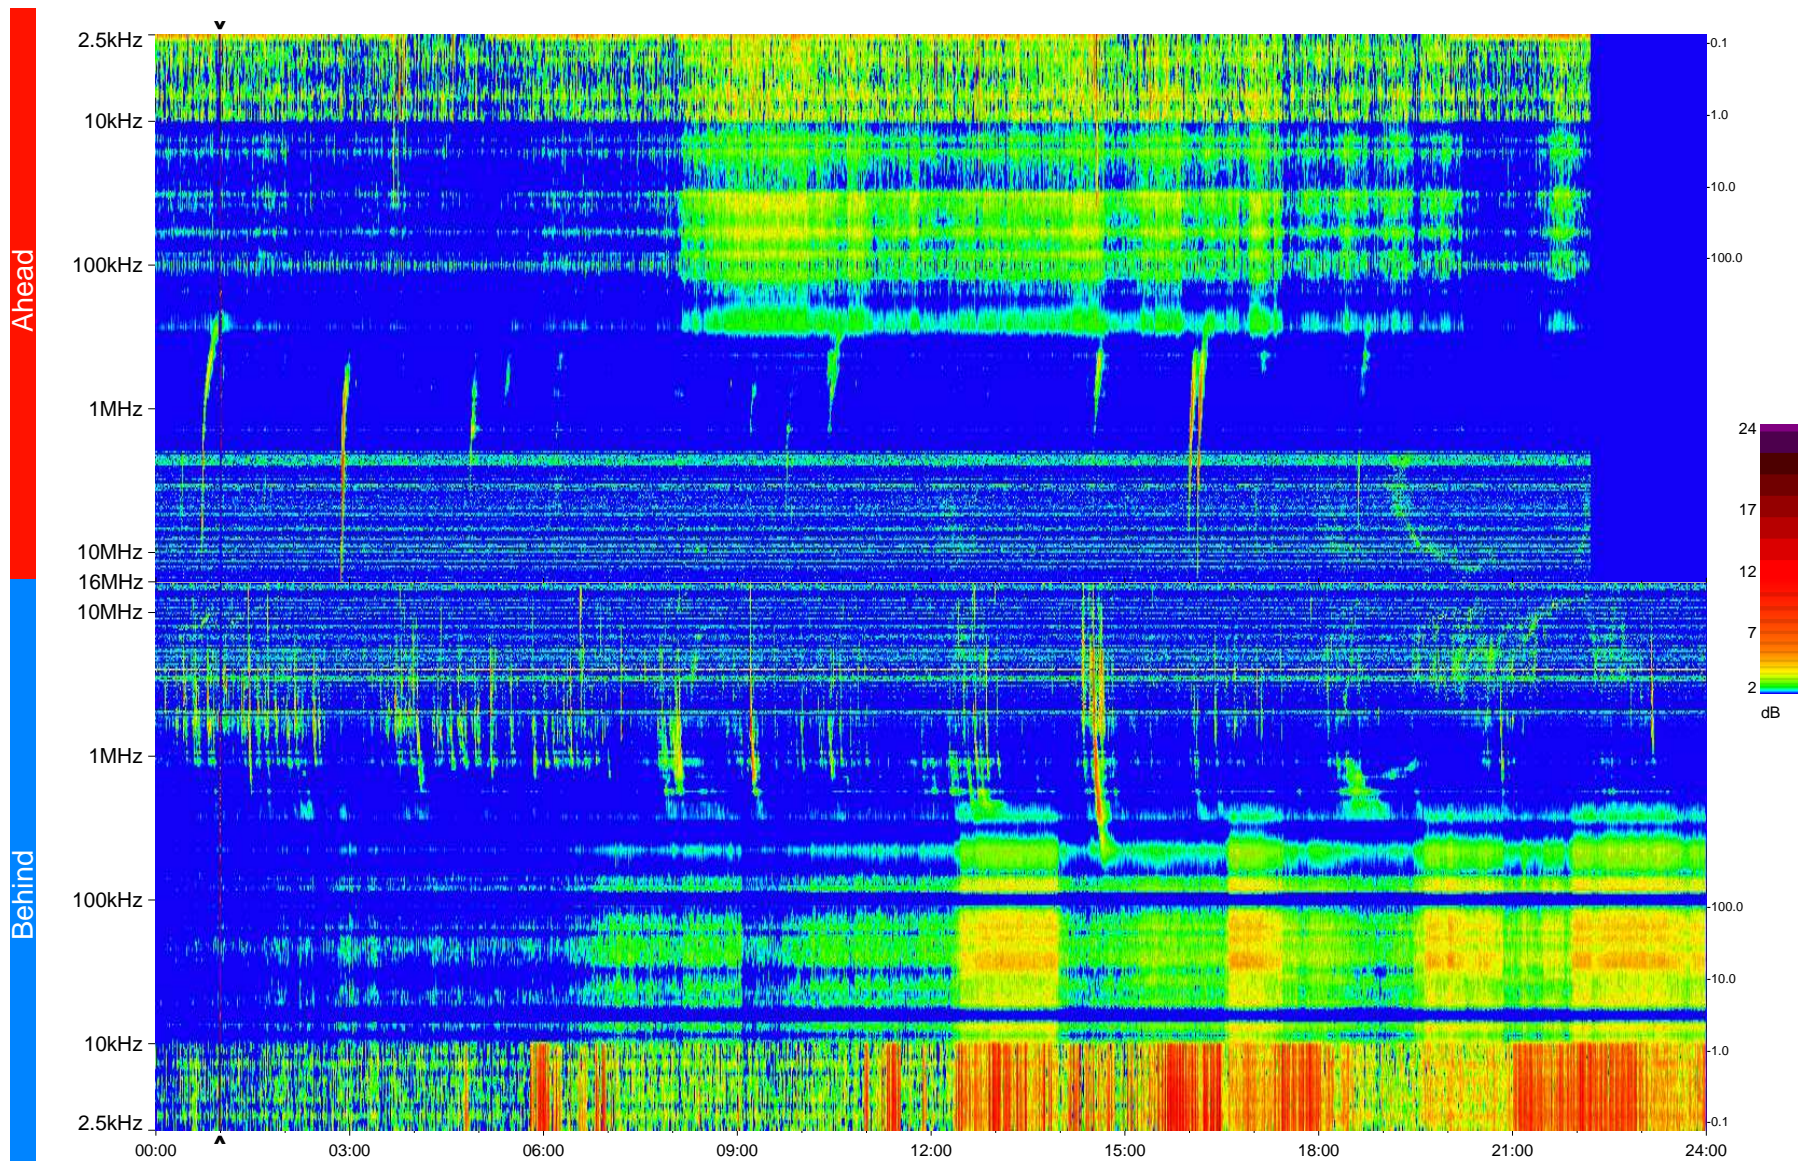

# STEREO/WAVES Daily Summary - 07-Feb-2013 (DOY 038)

Ahead source file = swaves\_ahead\_2013\_038\_1\_04.fin  
Ahead PSE Angle = xxx.x

Behind PSE Angle = xxx.x  
Behind source file = swaves\_behind\_2013\_038\_1\_04.fin

Time (UTC)