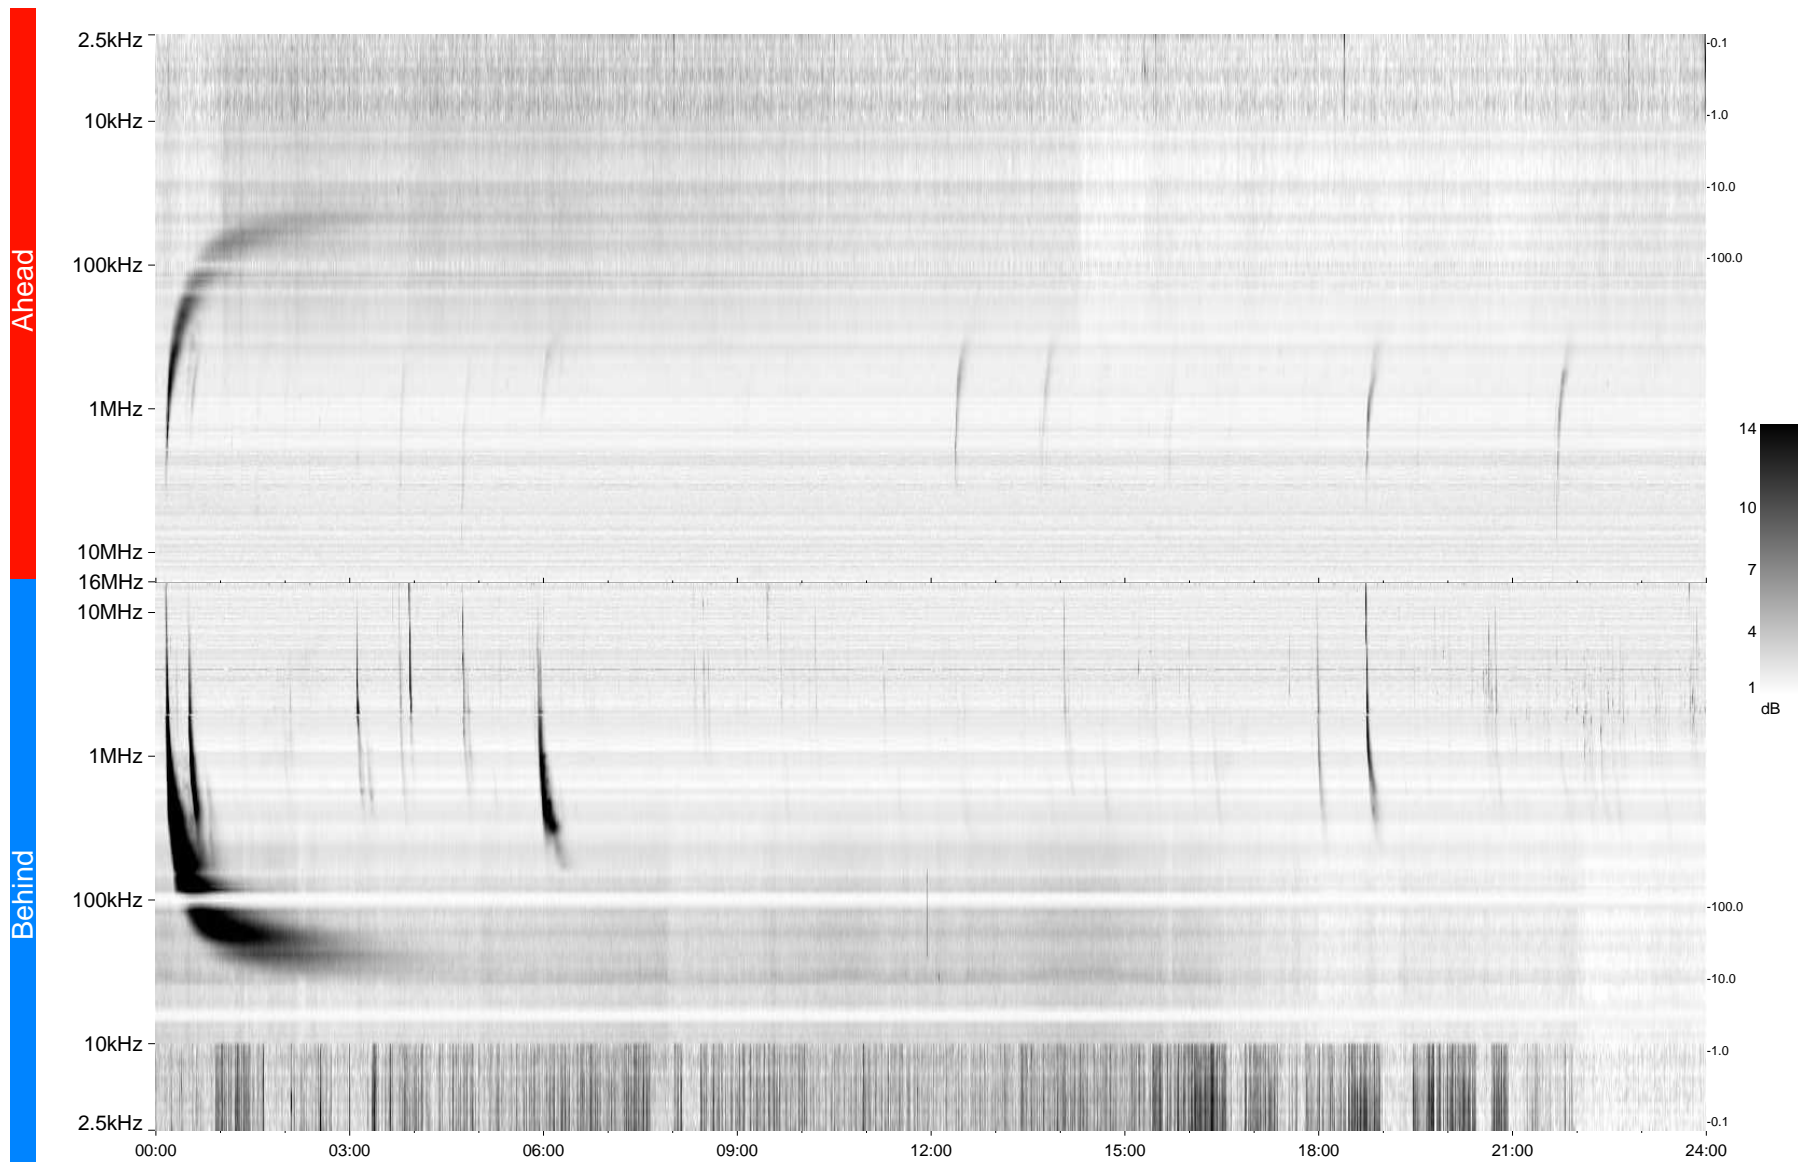

STEREO/WAVES Daily Summary - 06-Feb-2013 (DOY 037)

Ahead source file = swaves_ahead_2013_037_1_04.fin
Ahead PSE Angle = xxx.x

Behind PSE Angle = xxx.x
Behind source file = swaves_behind_2013_037_1_04.fin

Time (UTC)