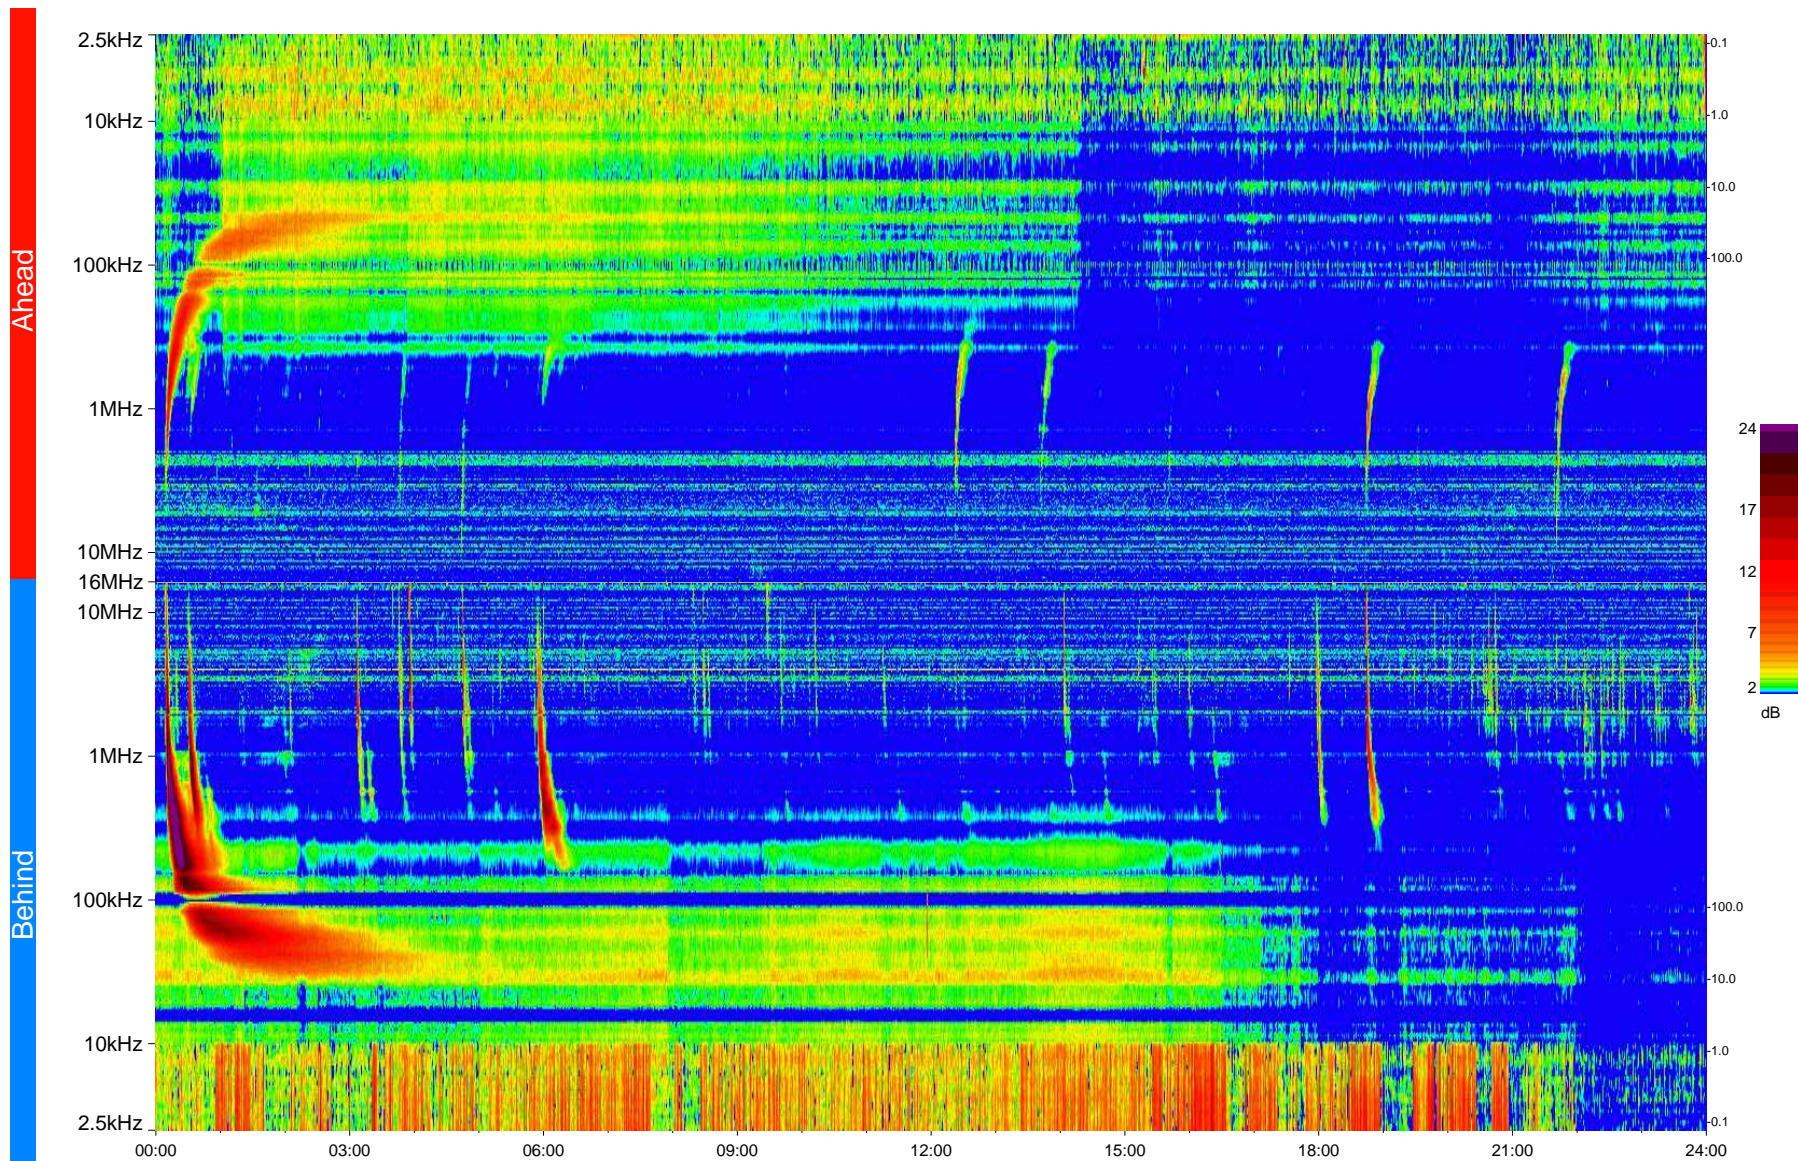

STEREO/WAVES Daily Summary - 06-Feb-2013 (DOY 037)

Ahead source file = swaves_ahead_2013_037_1_04.fin
Ahead PSE Angle = xxx.x

Behind PSE Angle = xxx.x
Behind source file = swaves_behind_2013_037_1_04.fin

Time (UTC)