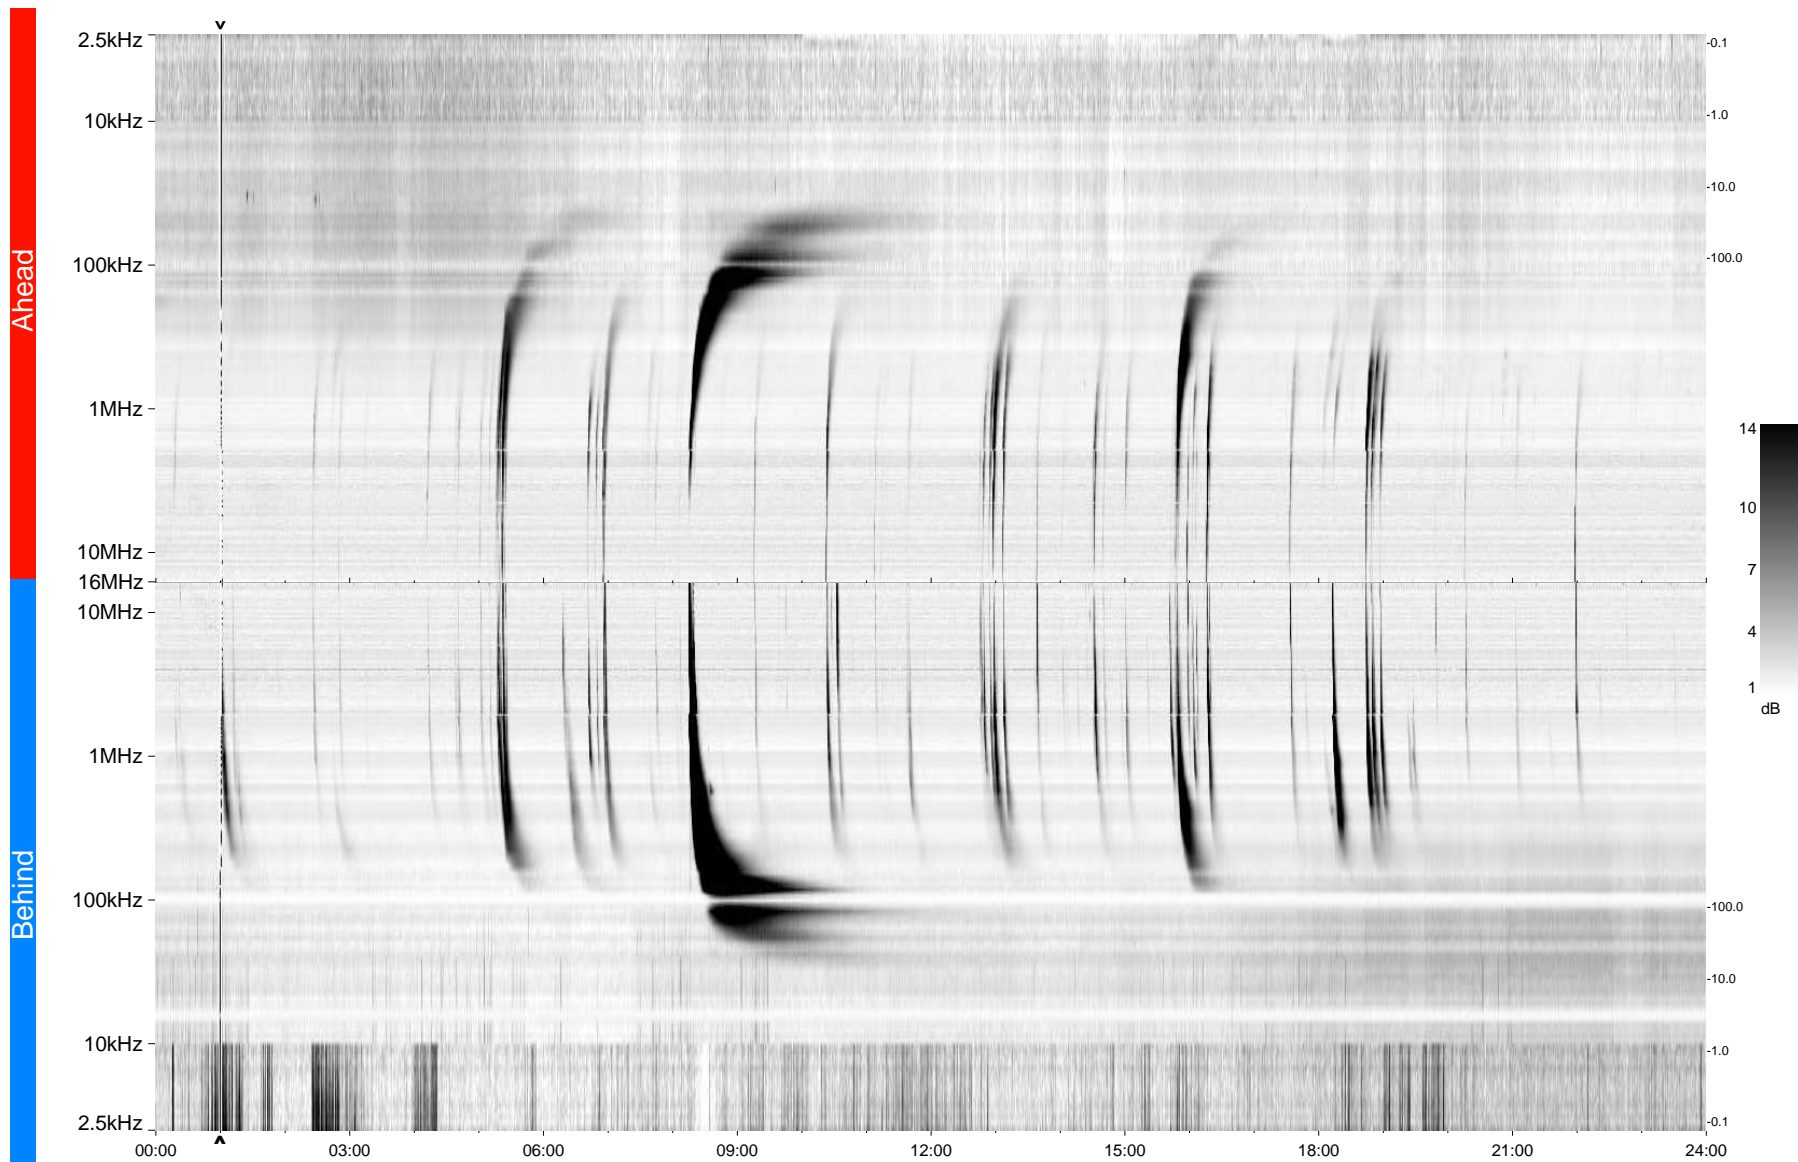

STEREO/WAVES Daily Summary - 05-Feb-2013 (DOY 036)

Ahead source file = swaves_ahead_2013_036_1_04.fin
Ahead PSE Angle = xxx.x

Behind PSE Angle = xxx.x
Behind source file = swaves_behind_2013_036_1_04.fin

Time (UTC)