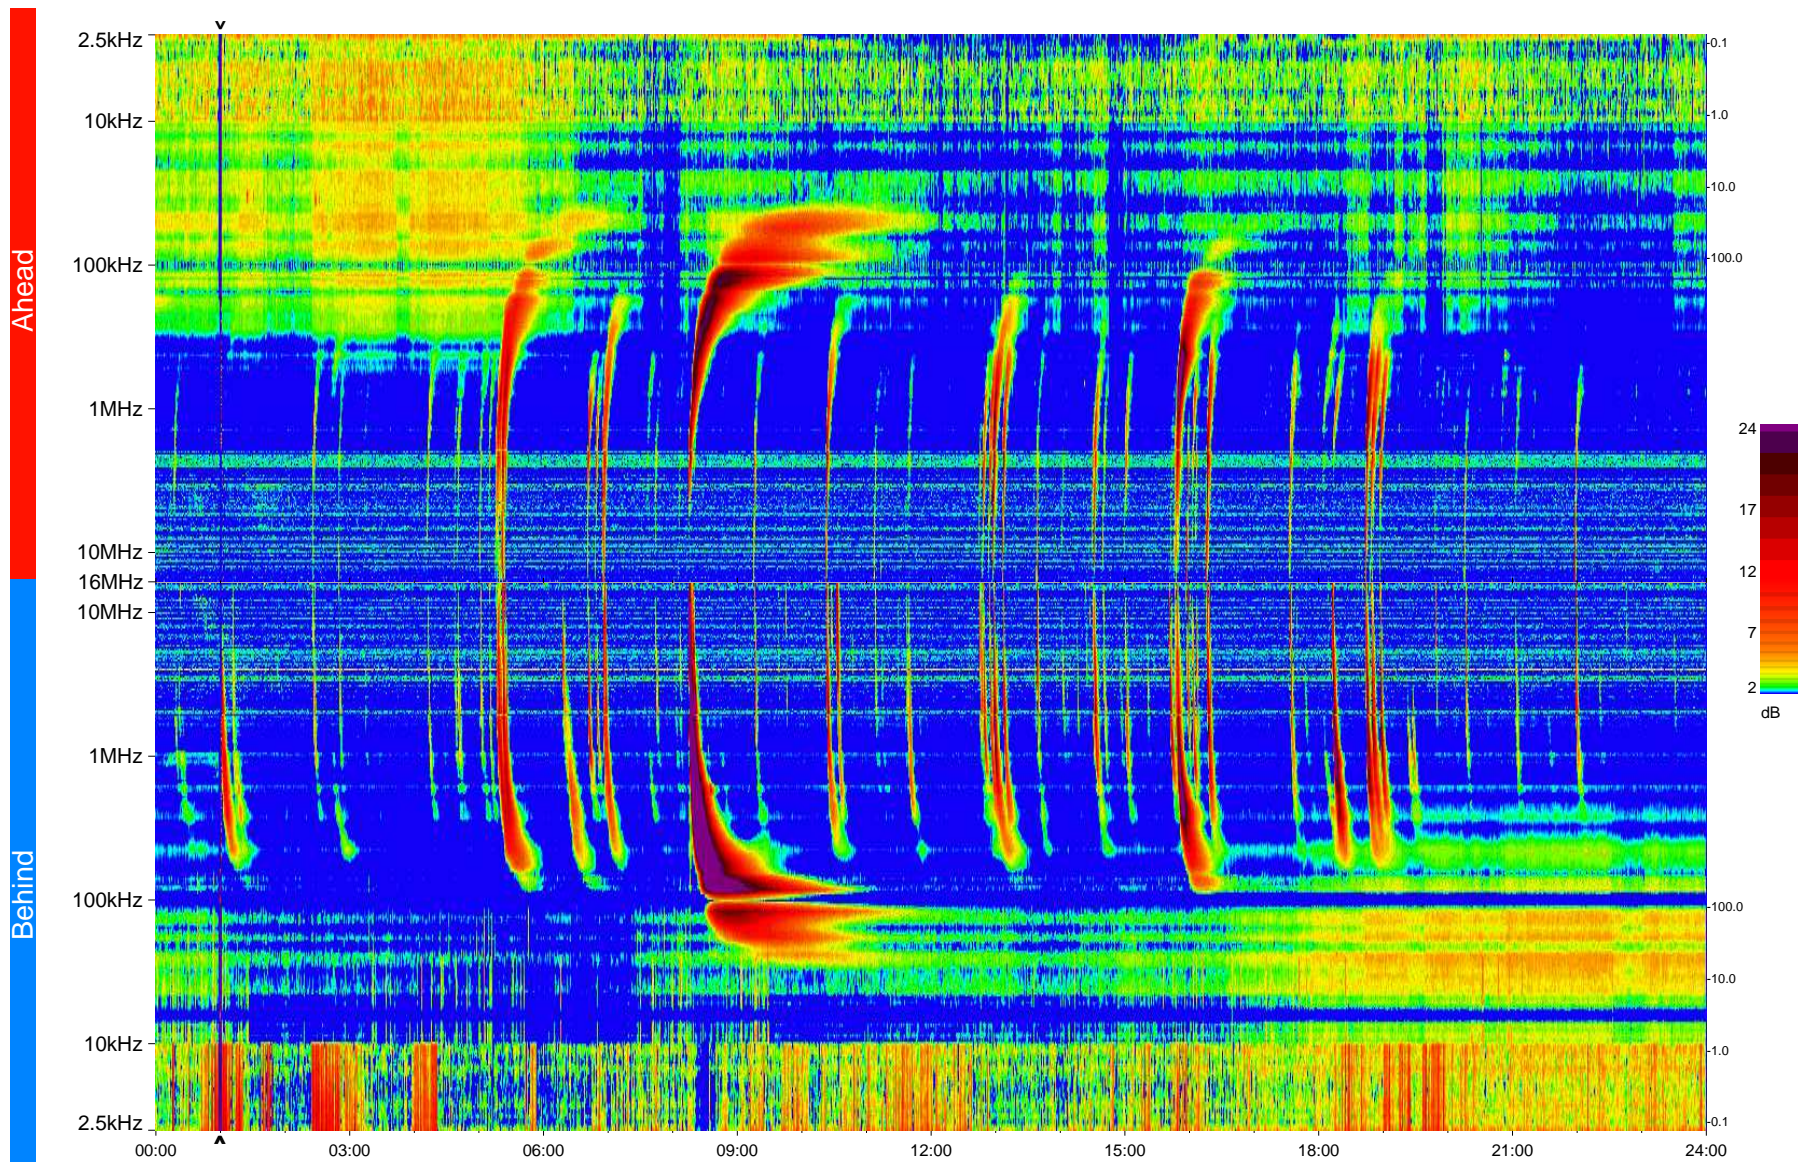

STEREO/WAVES Daily Summary - 05-Feb-2013 (DOY 036)

Ahead source file = swaves_ahead_2013_036_1_04.fin
Ahead PSE Angle = xxx.x

Behind PSE Angle = xxx.x
Behind source file = swaves_behind_2013_036_1_04.fin

Time (UTC)