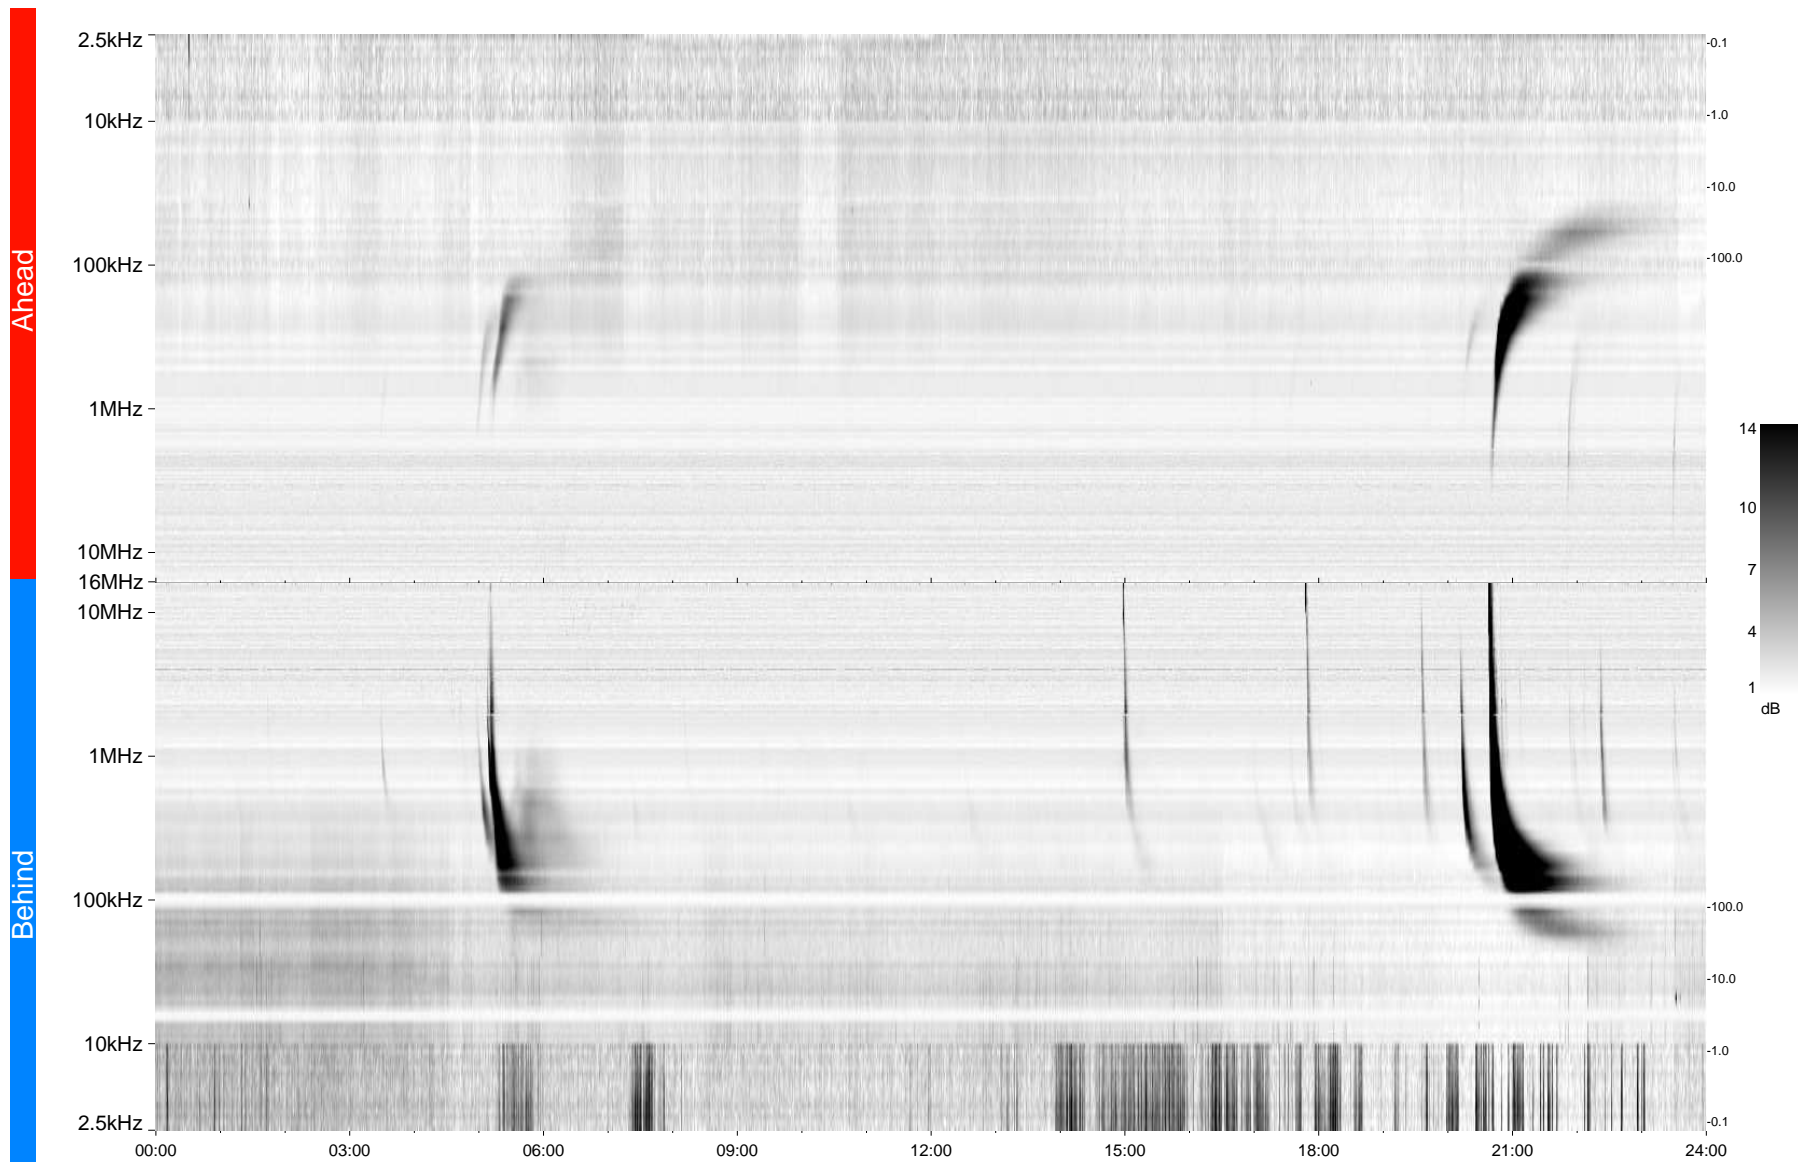

STEREO/WAVES Daily Summary - 04-Feb-2013 (DOY 035)

Ahead source file = swaves_ahead_2013_035_1_04.fin
Ahead PSE Angle = xxx.x

Behind PSE Angle = xxx.x
Behind source file = swaves_behind_2013_035_1_04.fin

Time (UTC)