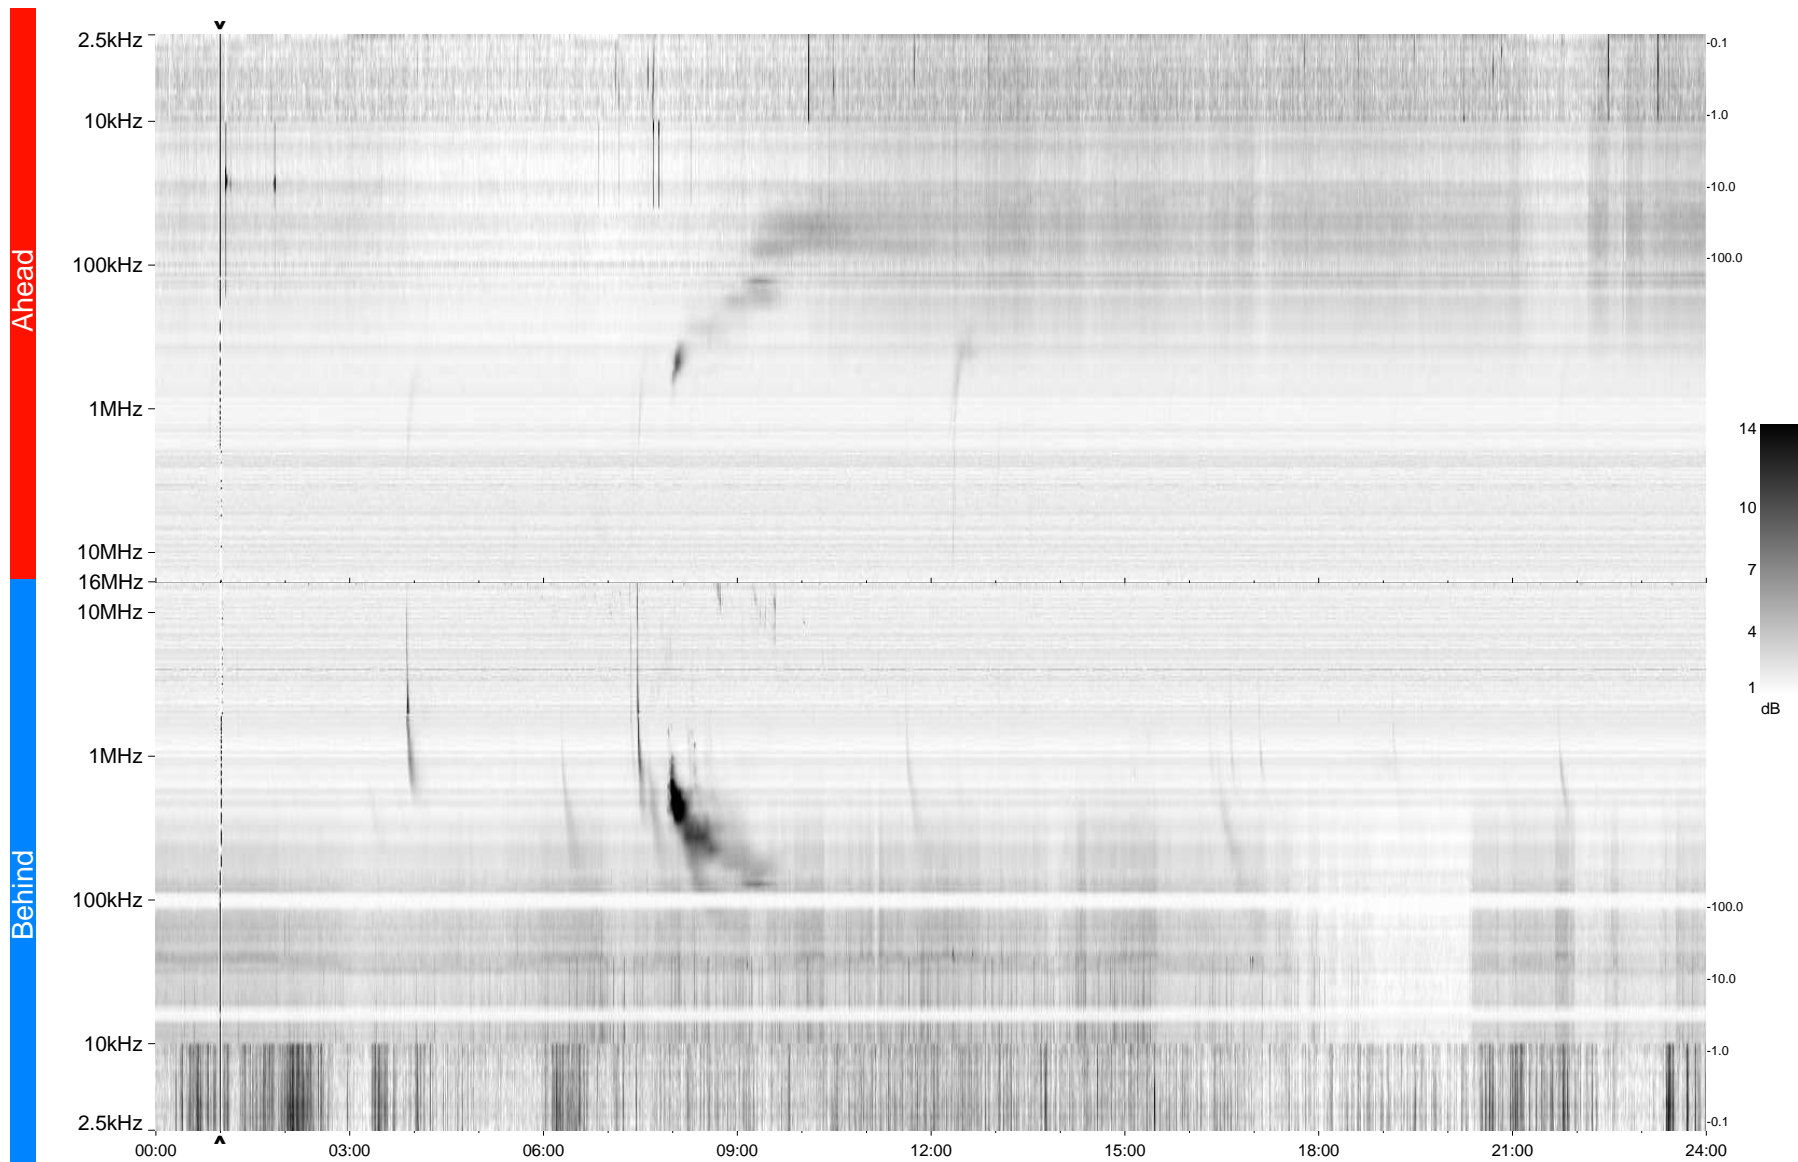

# STEREO/WAVES Daily Summary - 03-Feb-2013 (DOY 034)

Ahead source file = swaves\_ahead\_2013\_034\_1\_04.fin  
Ahead PSE Angle = xxx.x

Behind PSE Angle = xxx.x  
Behind source file = swaves\_behind\_2013\_034\_1\_04.fin

Time (UTC)