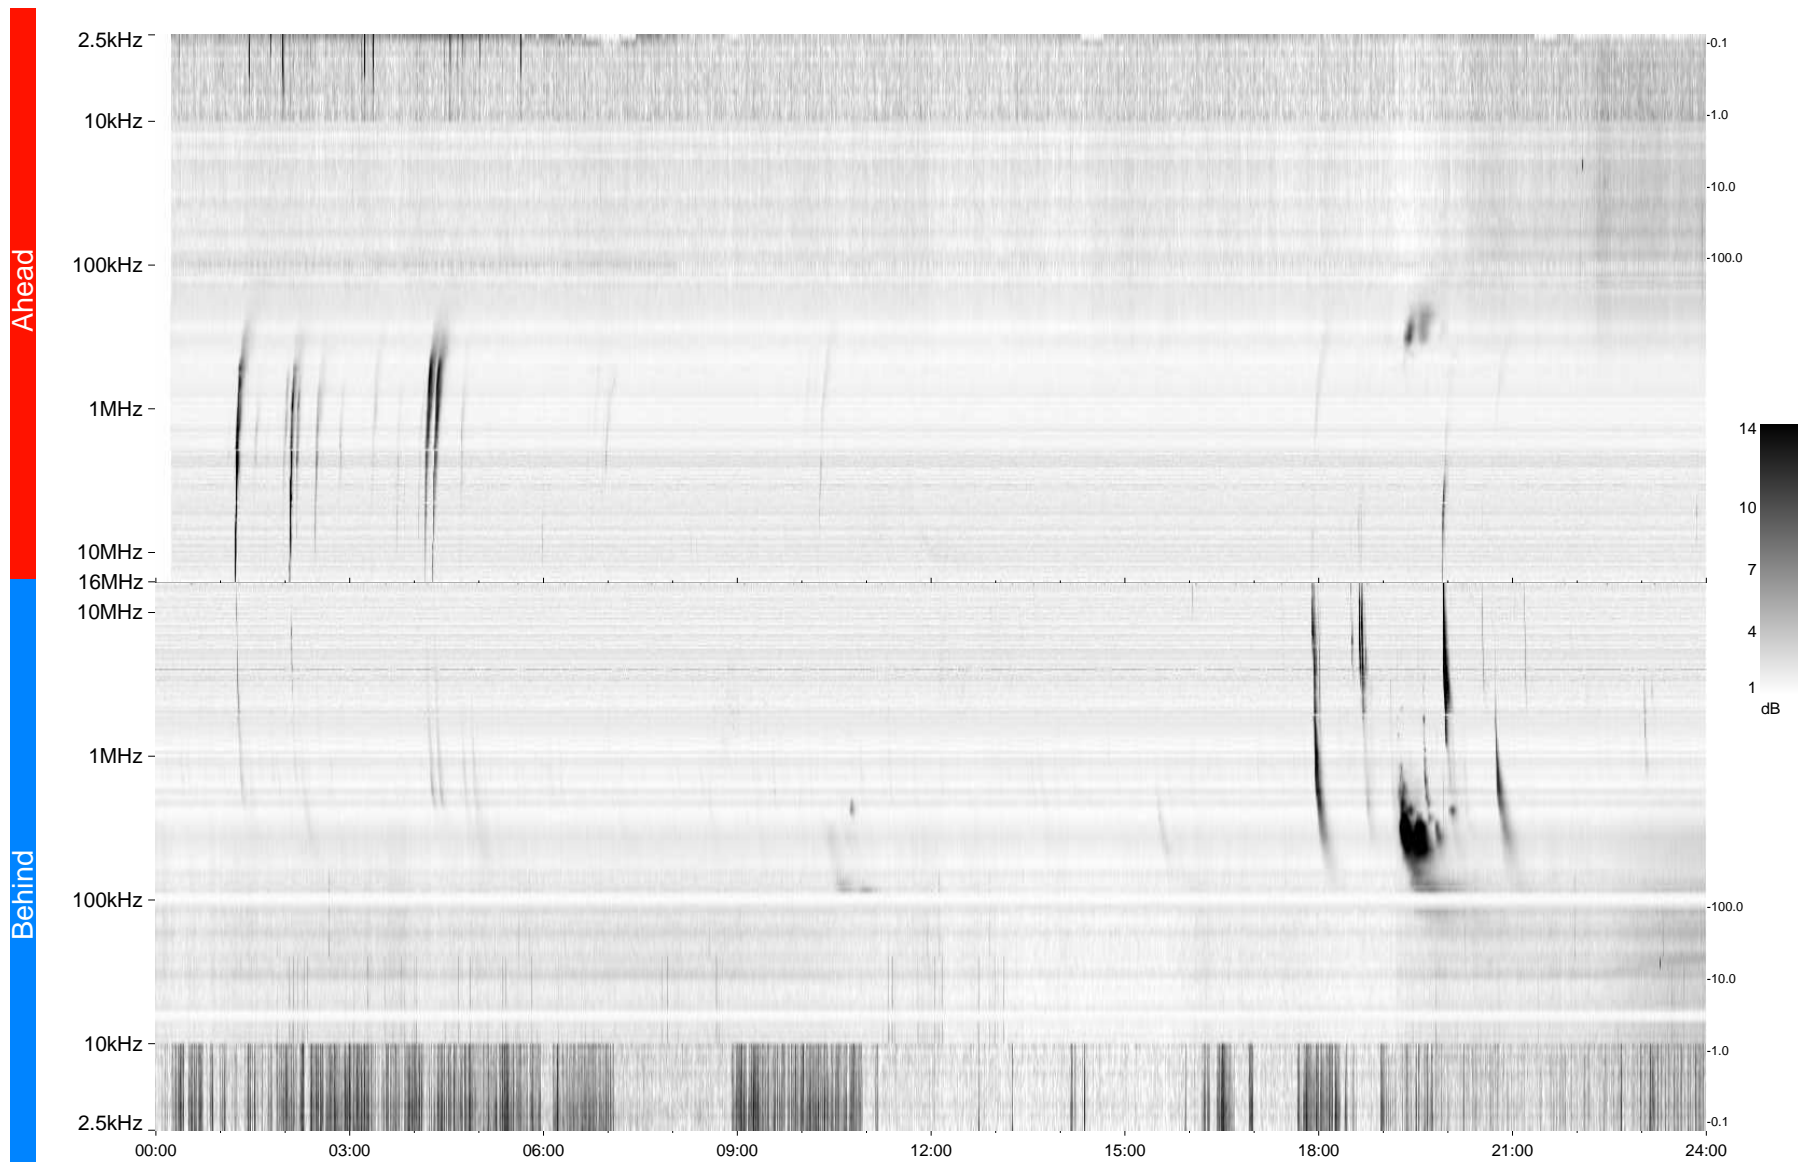

STEREO/WAVES Daily Summary - 02-Feb-2013 (DOY 033)

Ahead source file = swaves_ahead_2013_033_1_04.fin
Ahead PSE Angle = xxx.x

Behind PSE Angle = xxx.x
Behind source file = swaves_behind_2013_033_1_04.fin

Time (UTC)