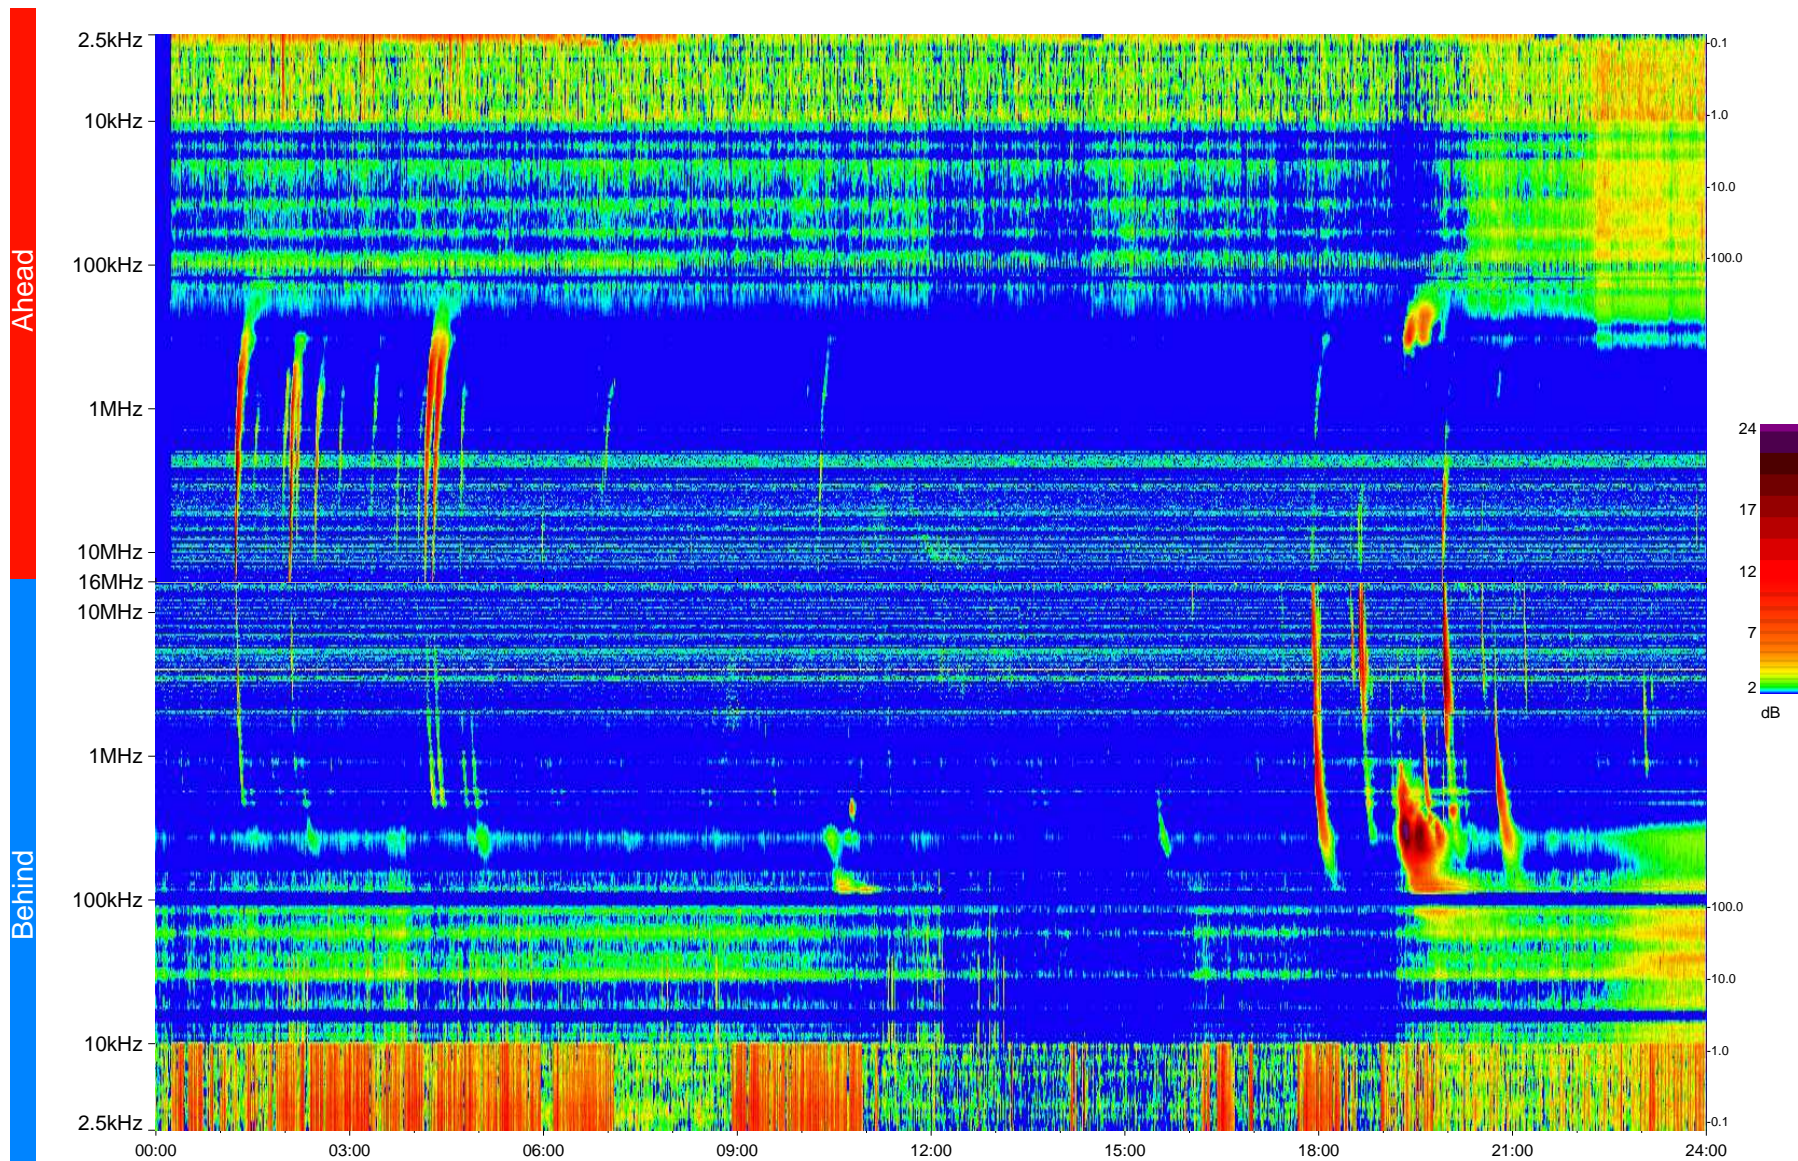

STEREO/WAVES Daily Summary - 02-Feb-2013 (DOY 033)

Ahead source file = swaves_ahead_2013_033_1_04.fin
Ahead PSE Angle = xxx.x

Behind PSE Angle = xxx.x
Behind source file = swaves_behind_2013_033_1_04.fin

Time (UTC)