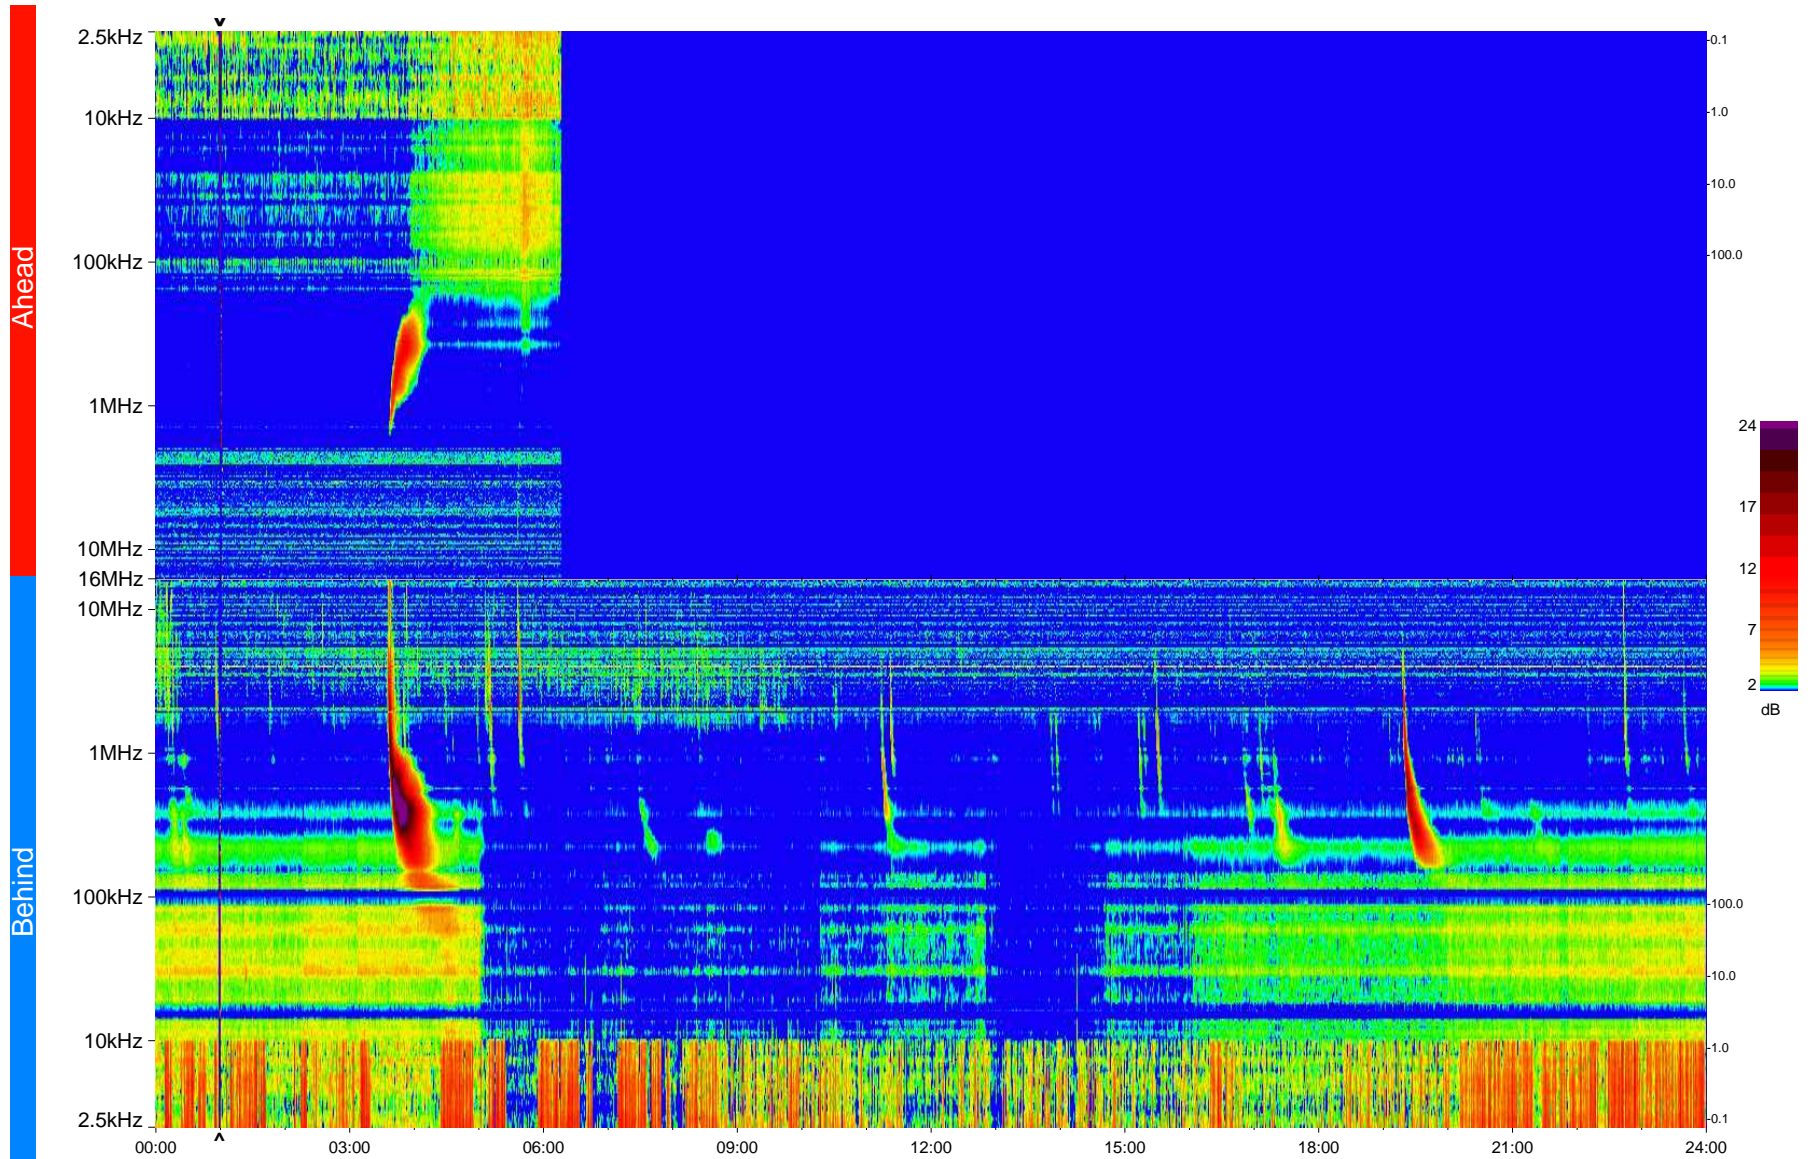

STEREO/WAVES Daily Summary - 01-Feb-2013 (DOY 032)

Ahead source file = swaves_ahead_2013_032_1_04.fin
Ahead PSE Angle = xxx.x

Behind PSE Angle = xxx.x
Behind source file = swaves_behind_2013_032_1_04.fin

Time (UTC)