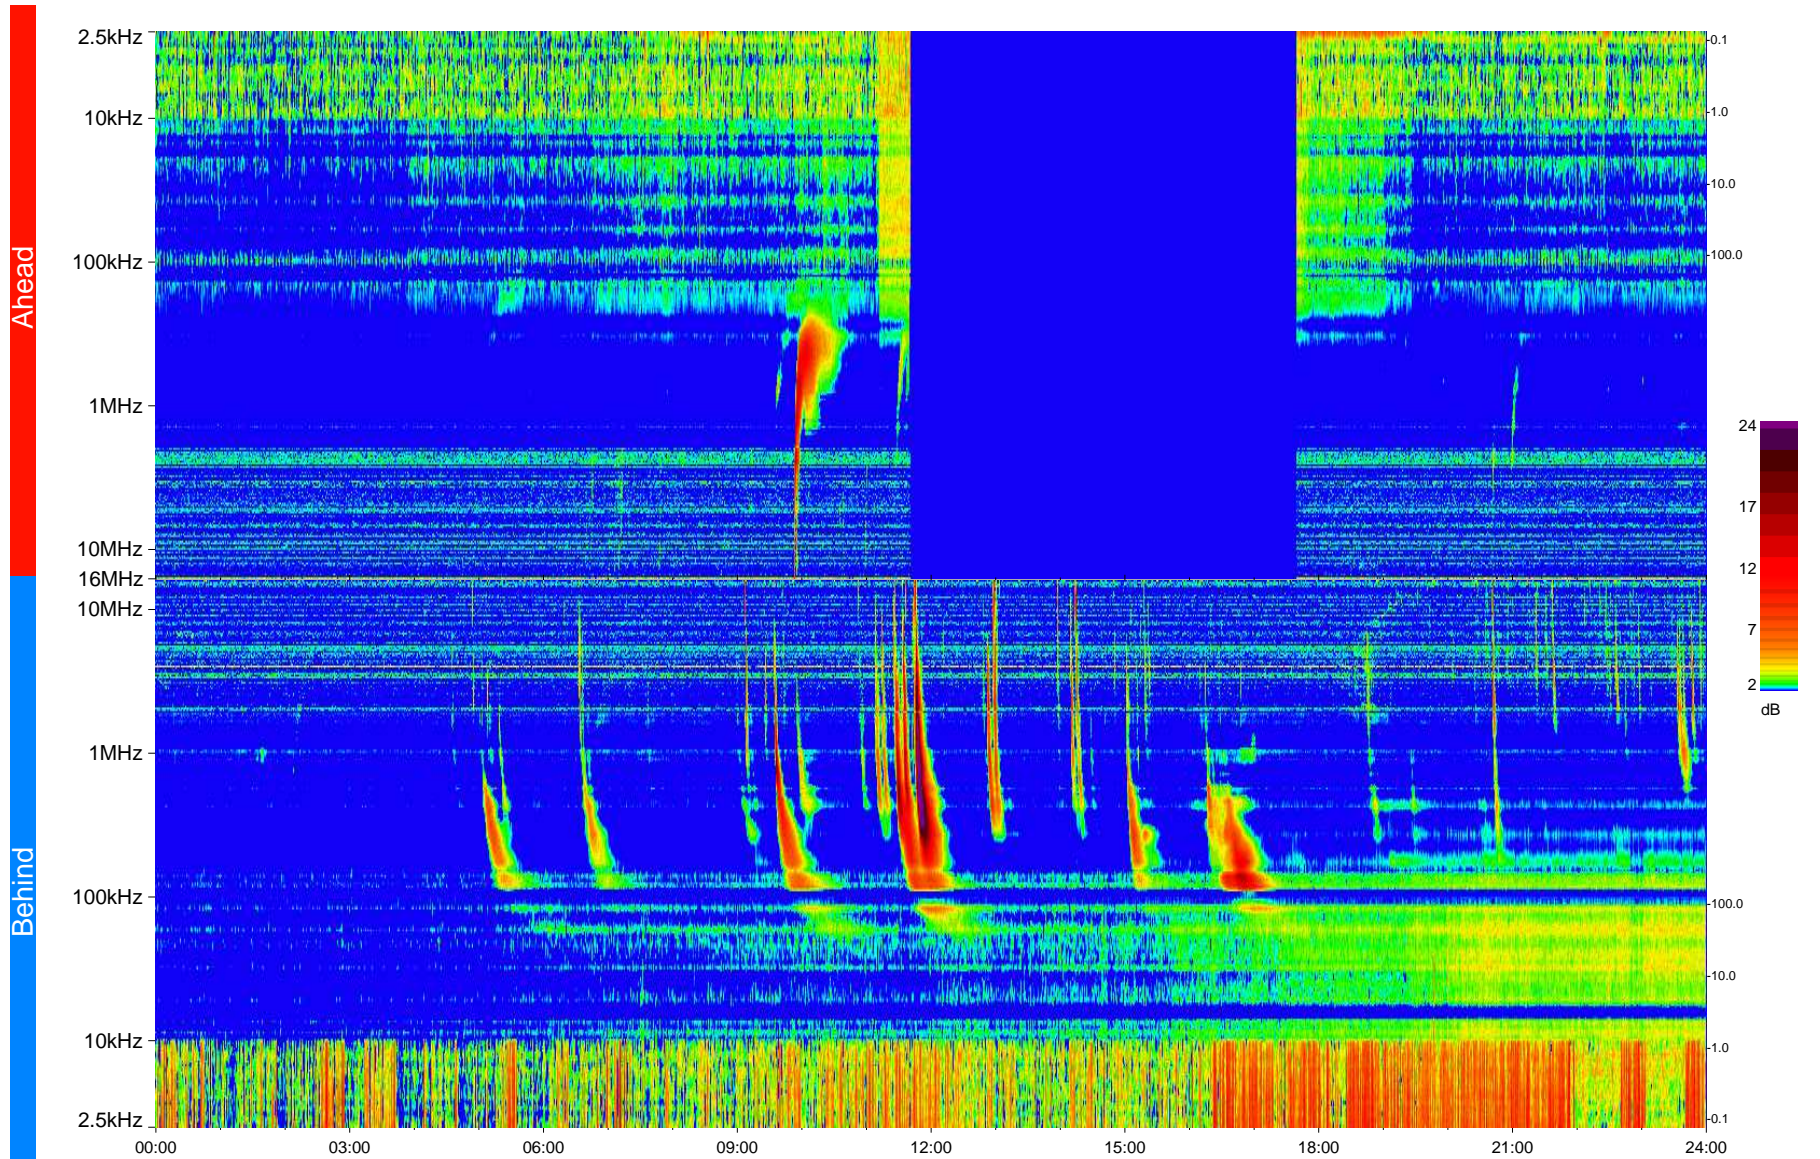

STEREO/WAVES Daily Summary - 31-Jan-2013 (DOY 031)

Ahead source file = swaves_ahead_2013_031_1_04.fin
Ahead PSE Angle = xxx.x

Behind PSE Angle = xxx.x
Behind source file = swaves_behind_2013_031_1_04.fin

Time (UTC)