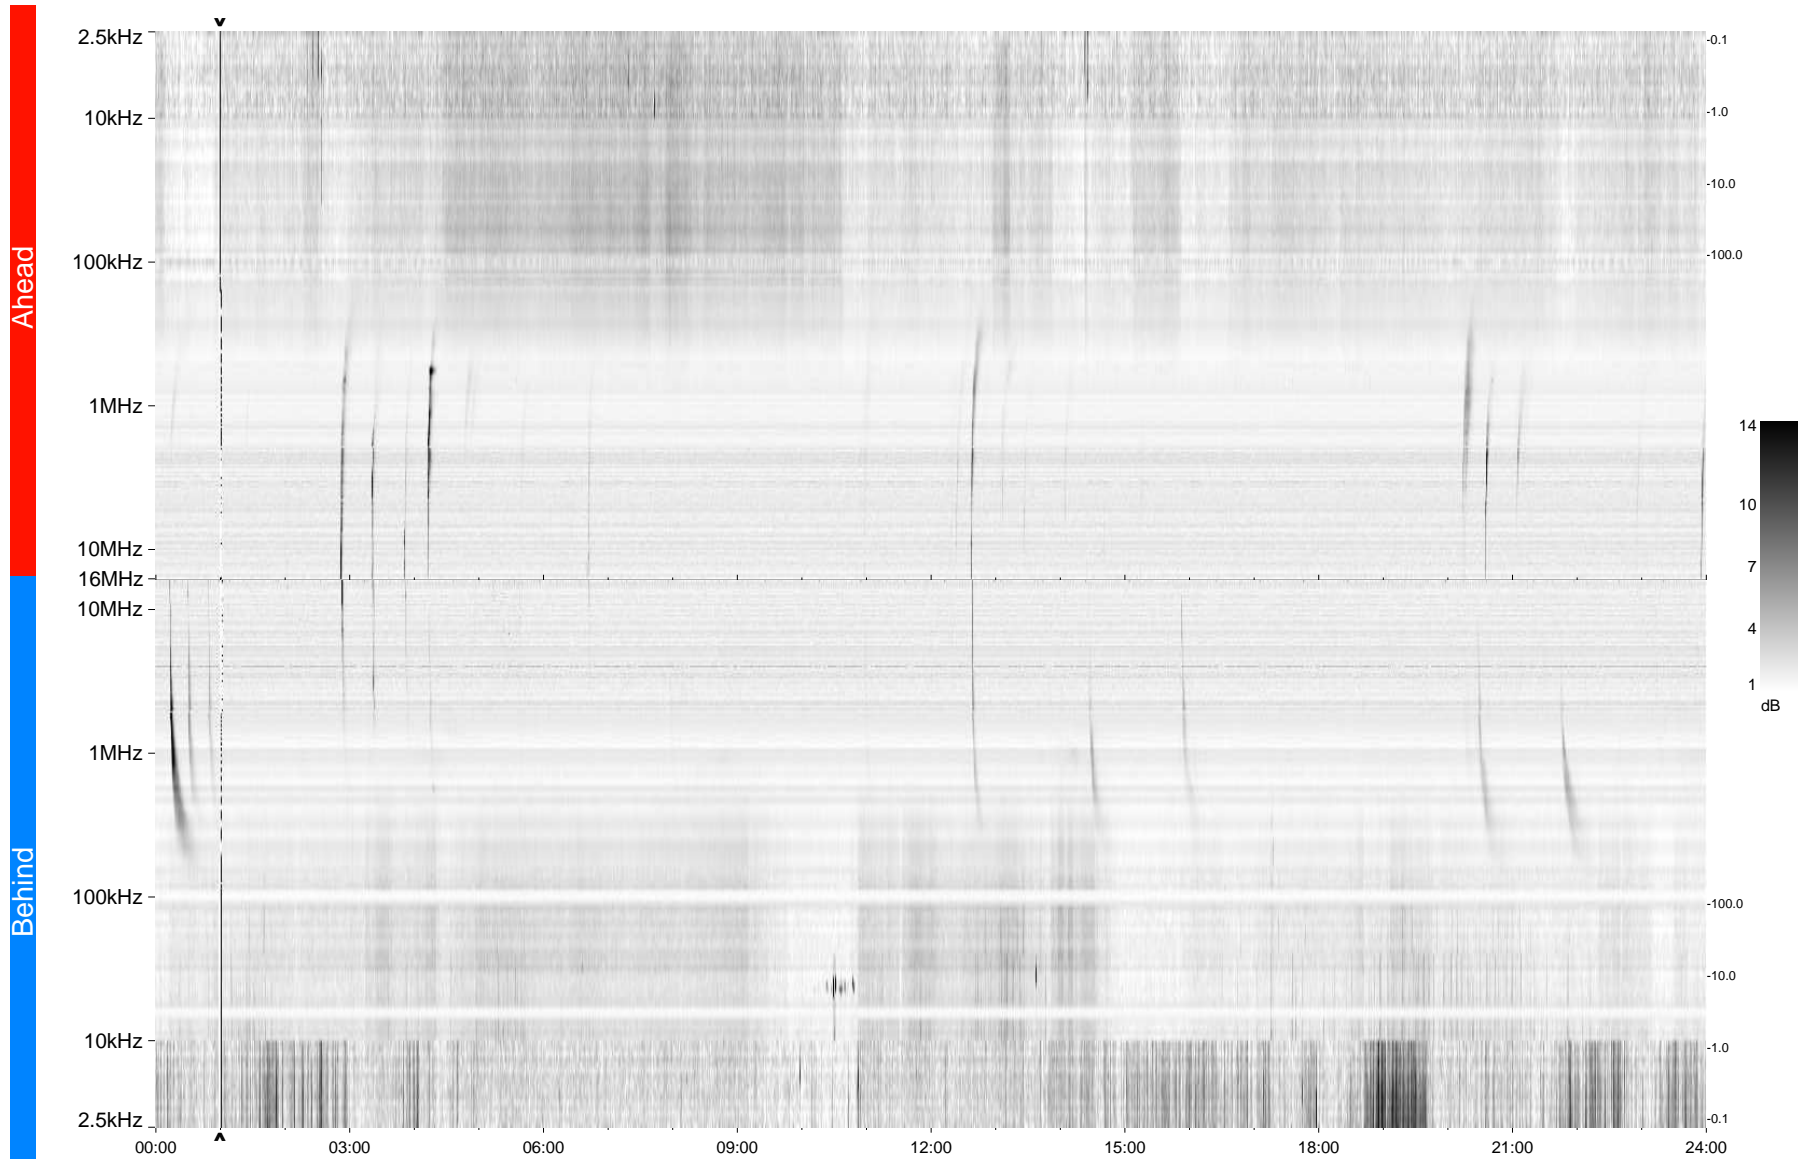

STEREO/WAVES Daily Summary - 28-Jan-2013 (DOY 028)

Ahead source file = swaves_ahead_2013_028_1_04.fin
Ahead PSE Angle = xxx.x

Behind PSE Angle = xxx.x
Behind source file = swaves_behind_2013_028_1_05.fin

Time (UTC)