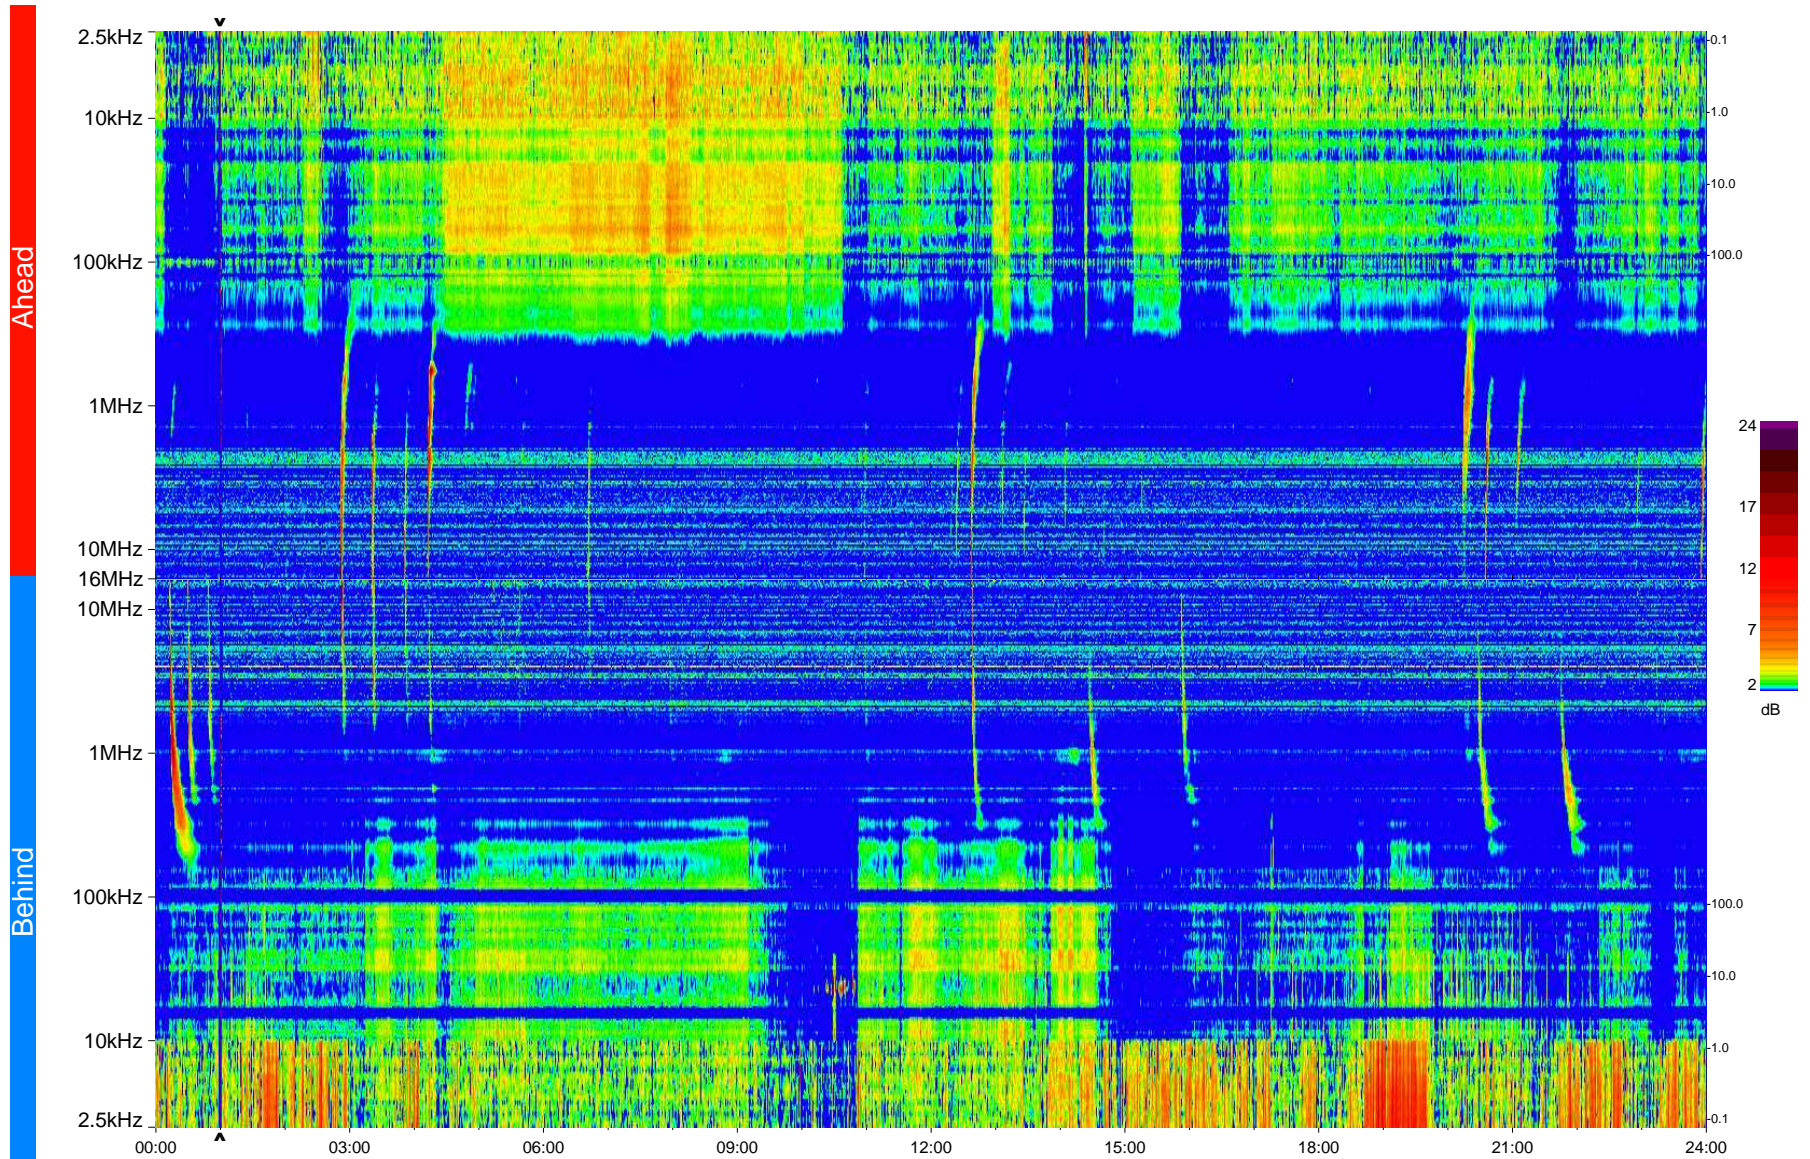

STEREO/WAVES Daily Summary - 28-Jan-2013 (DOY 028)

Ahead source file = swaves_ahead_2013_028_1_04.fin
Ahead PSE Angle = xxx.x

Behind PSE Angle = xxx.x
Behind source file = swaves_behind_2013_028_1_05.fin

Time (UTC)