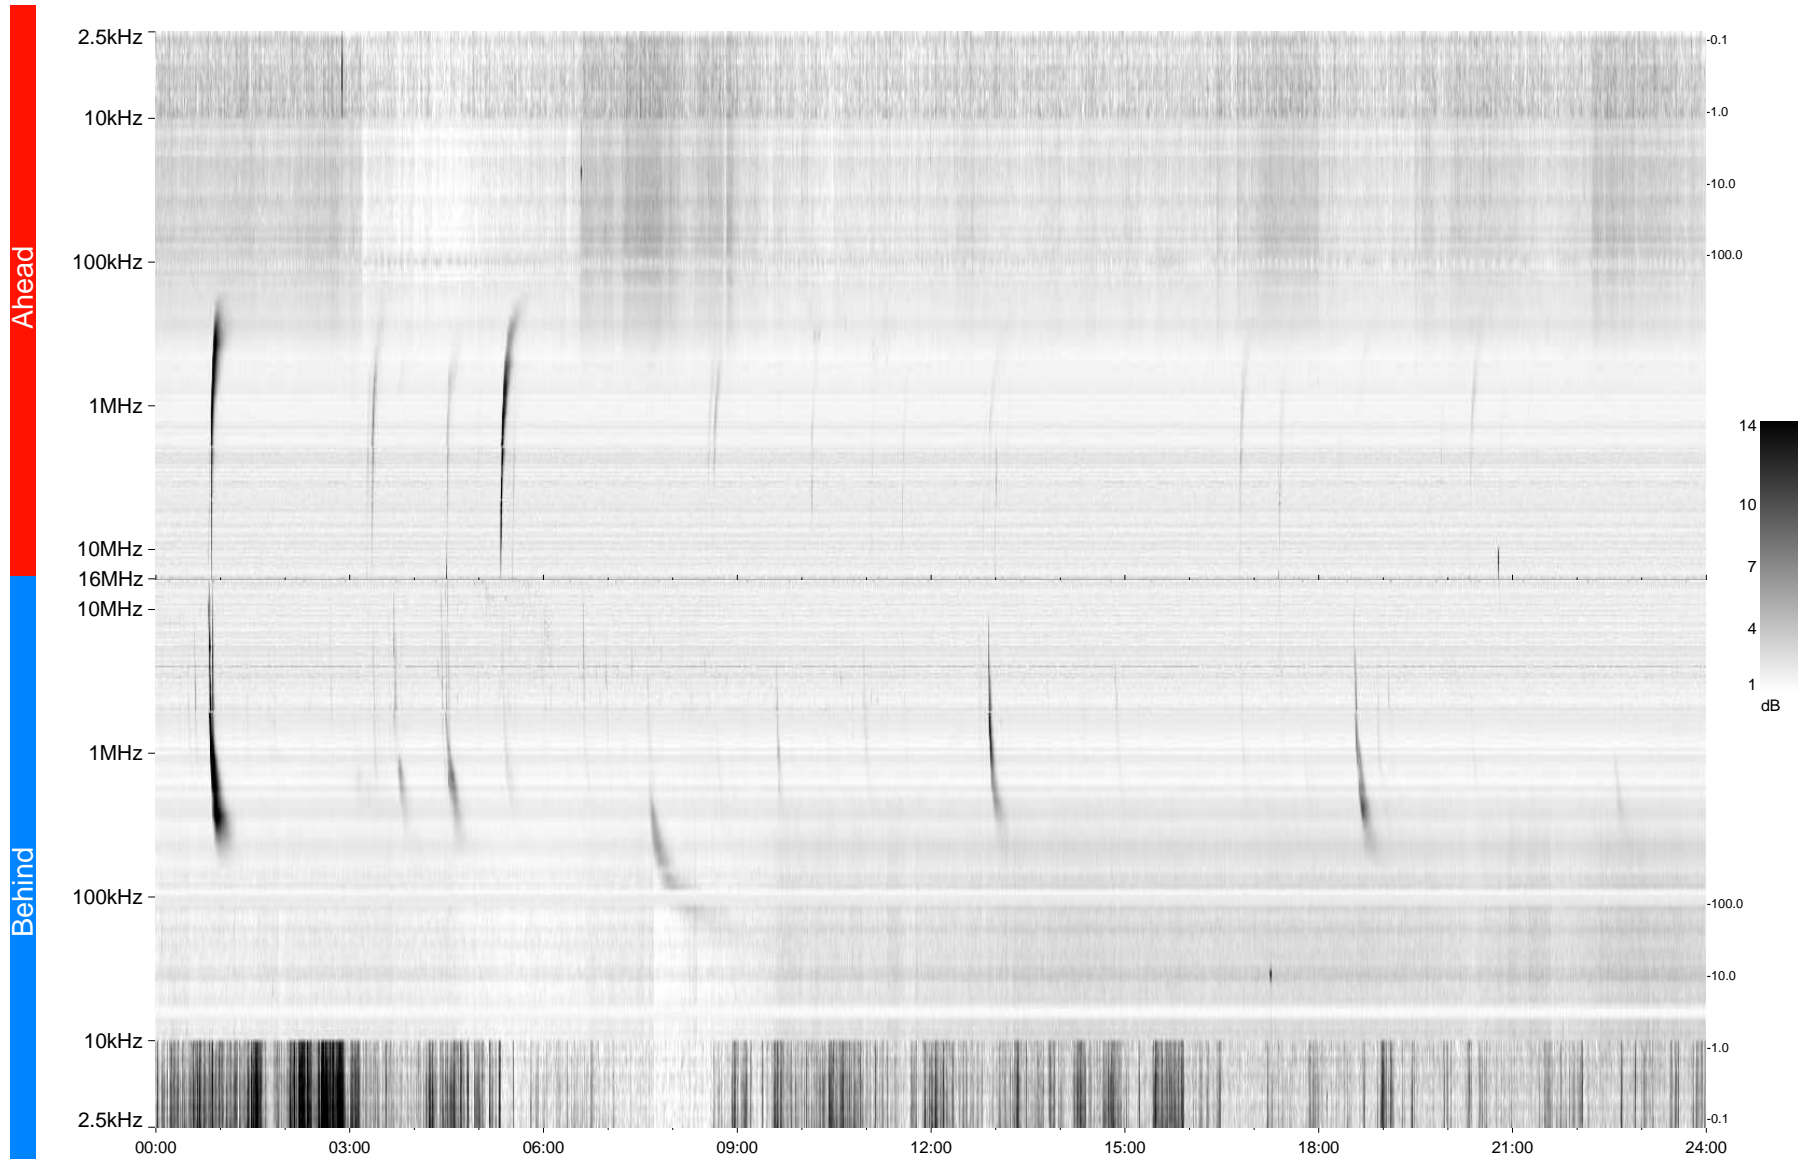

STEREO/WAVES Daily Summary - 27-Jan-2013 (DOY 027)

Ahead source file = swaves_ahead_2013_027_1_04.fin
Ahead PSE Angle = xxx.x

Behind PSE Angle = xxx.x
Behind source file = swaves_behind_2013_027_1_05.fin

Time (UTC)