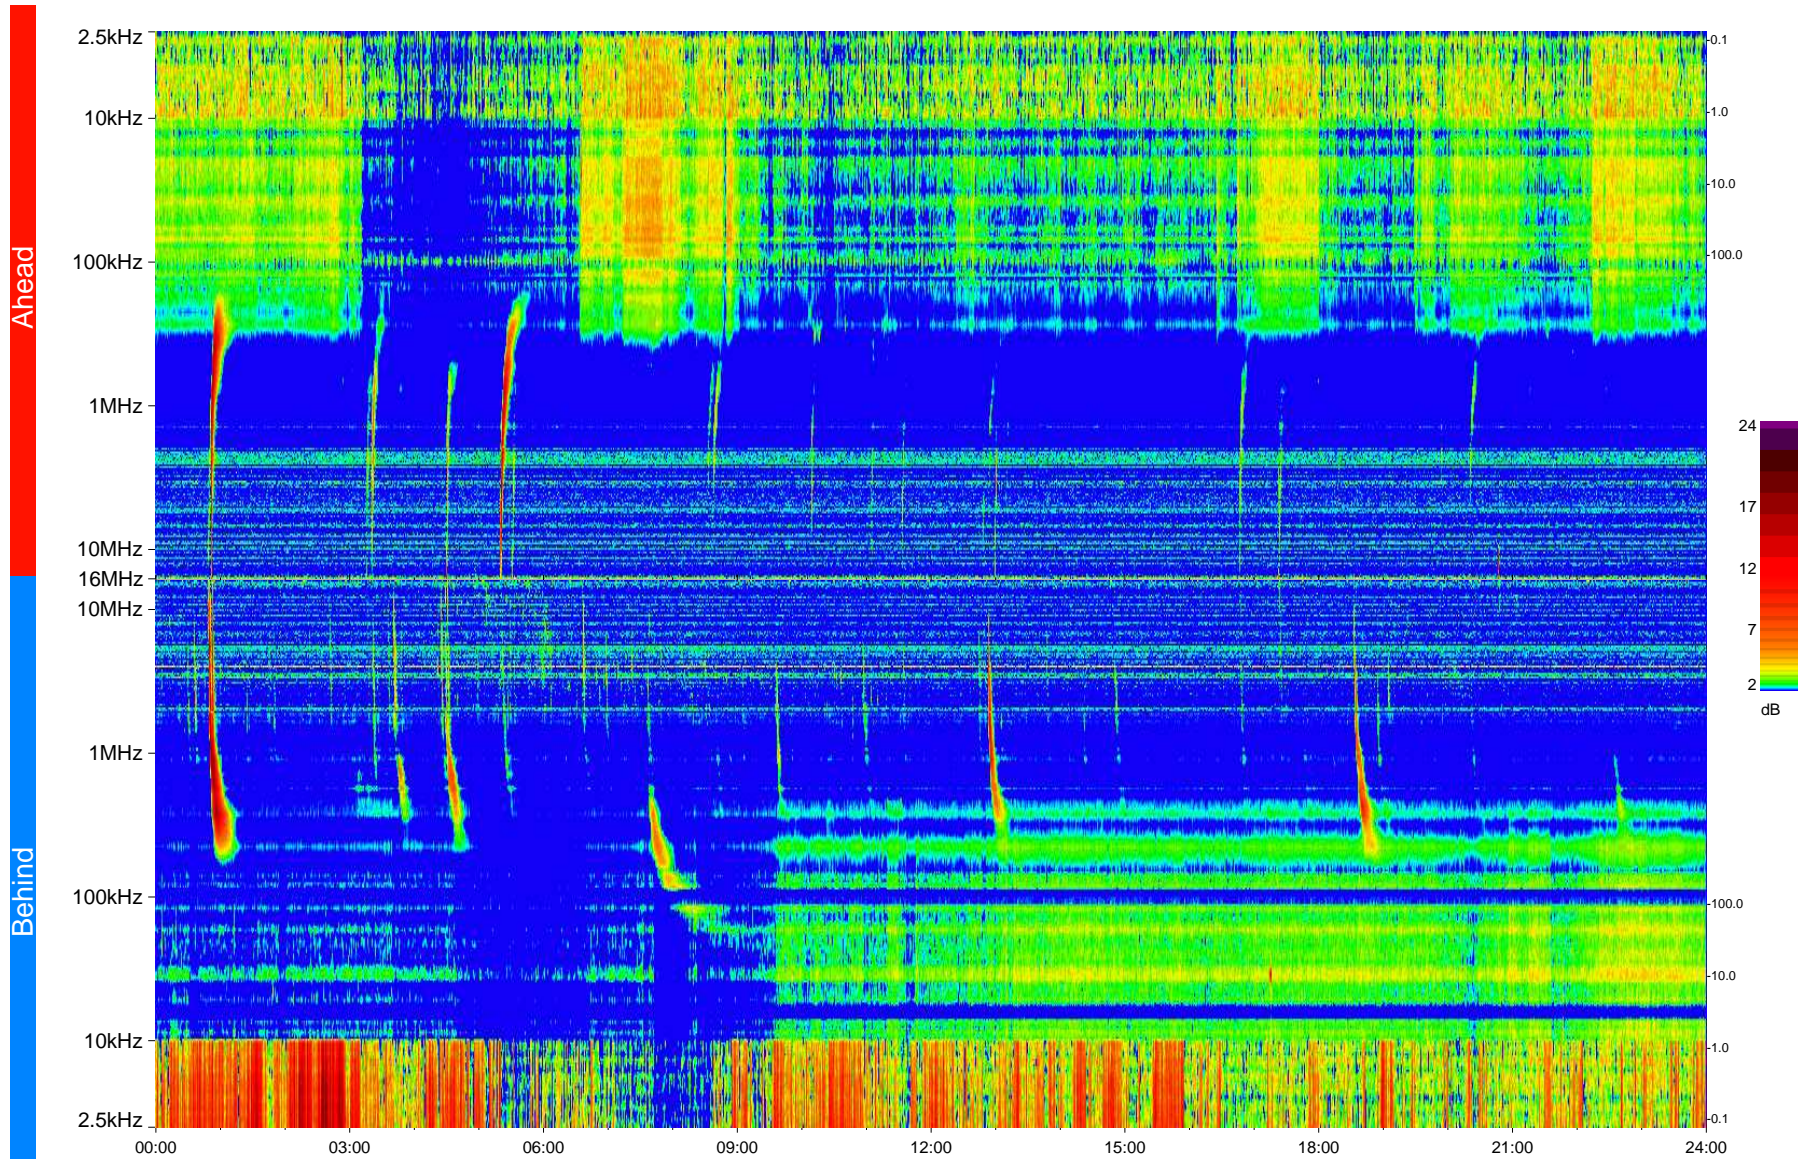

STEREO/WAVES Daily Summary - 27-Jan-2013 (DOY 027)

Ahead source file = swaves_ahead_2013_027_1_04.fin
Ahead PSE Angle = xxx.x

Behind PSE Angle = xxx.x
Behind source file = swaves_behind_2013_027_1_05.fin

Time (UTC)